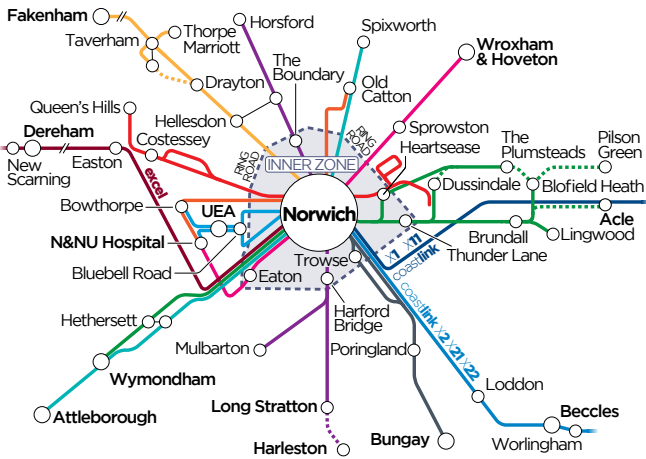

Cover photo: Martin Pettitt (via Flickr CC licence)

network **Norwich** buses, made simple...

The **Pink Line** is one of our nine frequent colour-coded **Network Norwich** bus routes...ideal for **easy connections** all across the city with **great value tickets** for unlimited travel...