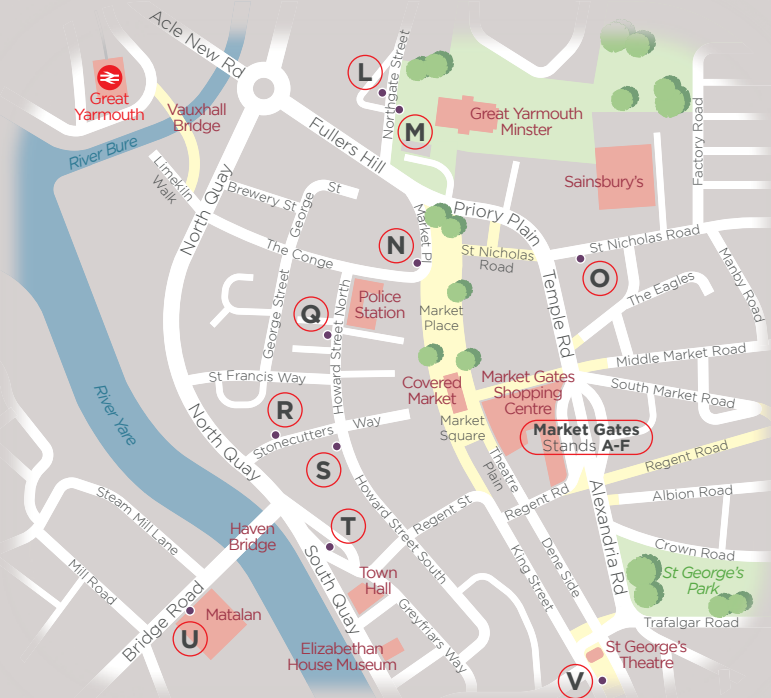

**2 | 5 | 6 | 8**

regular services to & from

**Barrack Estate    Gorleston**  
**Bradwell        Newtown**  
**Burgh Castle    Southtown**  
**Caister-on-Sea**

TEMPORARY BUS TIMES  
from 12th Sept 2022

also serving  
 Magdalen Estate  
 Cliff Park  
 James Paget  
 Hospital

from **First Eastern Counties**

where to catch your bus in  
**Great Yarmouth town centre**

Route	Towards	Market Gates Bus station	Stops
1 1A	Martham	Stand E	L N Q R S
1 1A	Lowestoft	Stand C	M T U
2	Pleasure Beach/Barrack Estate	Stand F	O V
5	Burgh Castle	Stand C	T U
6	Bradwell	Stand B	T U
X11	Belton	Stand B	T U
8	Caister	Stand E	L N Q R S
8	James Paget Hospital	Stand B	M T U
X1 X11	Norwich	Stand D	Q R
X1	Lowestoft	Stand C	T U

Stop letters shown are for reference only and are not displayed on the bus stops.

# bus routes in Great Yarmouth

see our separate guides to

**Lowestoft or Belton - Gorleston**  
**Great Yarmouth - Norwich**

up to every **30 mins**

**Lowestoft | Gorleston**  
**Gt Yarmouth | Martham**

up to every **30 mins**