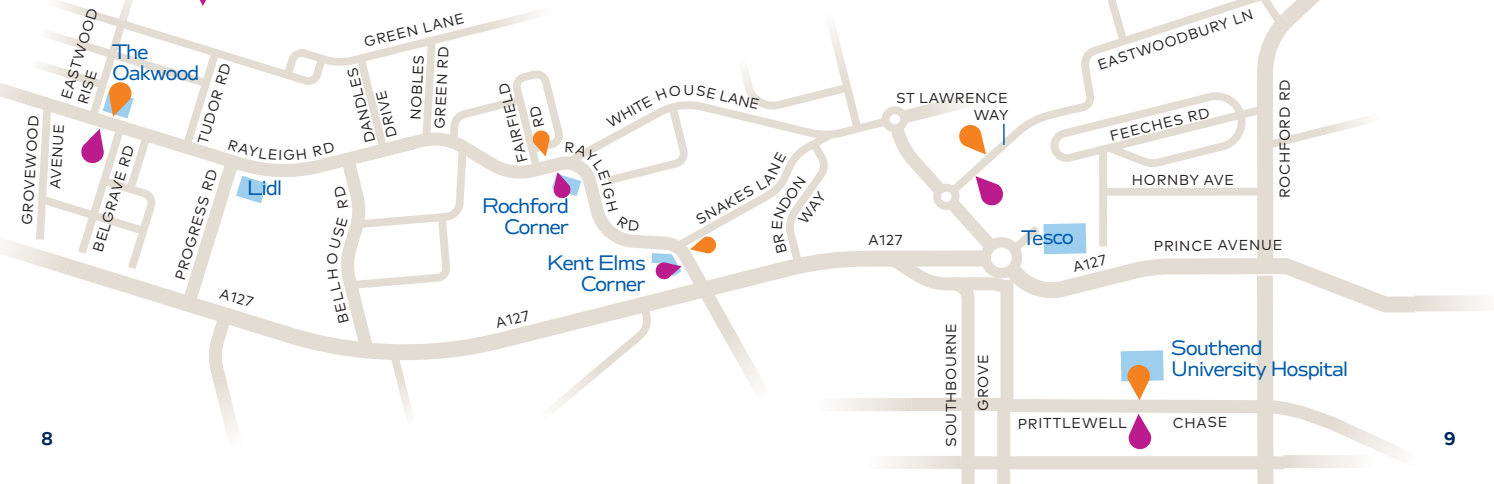

## Wickford

The Swan

Aldi

STATION AVENUE

JERSEY GARDENS

ELM RD

SMALL LANE

THE BROADWAY

## Basildon town centre

bus station stand U

Eastgate

MARKET PAVEMENT

MARKET SQUARE

SOUTHERNHAY

ROUNDACRE

for route of X10 within Basildon see page 10

## Chelmsford town centre

bus station stand 5

bus station stand 1

Chelmsford

WELLS ST

DUKE ST

FAIRFIELD RD

VIADUCT RD

you can also get on and off in Rayleigh town centre

**Southend Airport**

**Eastwood & Prittlewell**

- bus stops
- towards Southend Travel Centre
- towards Stansted Airport

-  bus stops shown in timetable
-  other bus stops
-  main route
-  occasional journeys Monday to Friday