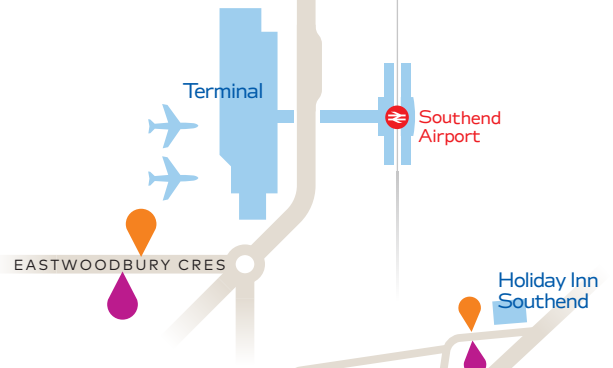

## Basildon town centre

bus station stand U

Eastgate

MARKET PAVEMENT

MARKET SQUARE

SOUTHERNHAY

ROUNDACRE

for route of X10 within Basildon see page 10

## Chelmsford town centre

bus station stand 5

bus station stand 1

Chelmsford

WELLS ST

DUKE ST

FAIRFIELD RD

VIADUCT RD

you can also get on and off in Rayleigh town centre

**Southend Airport**

**Eastwood & Prittlewell**

- bus stops
- towards Southend Travel Centre
- towards Stansted Airport

-  bus stops shown in timetable
-  other bus stops
-  main route
-  occasional journeys Monday to Friday