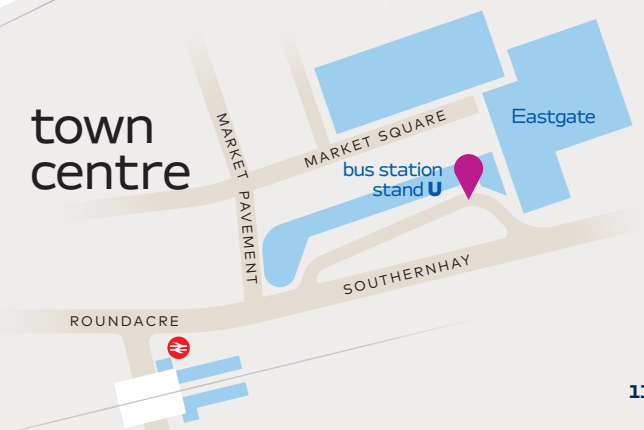

Basildon

town centre