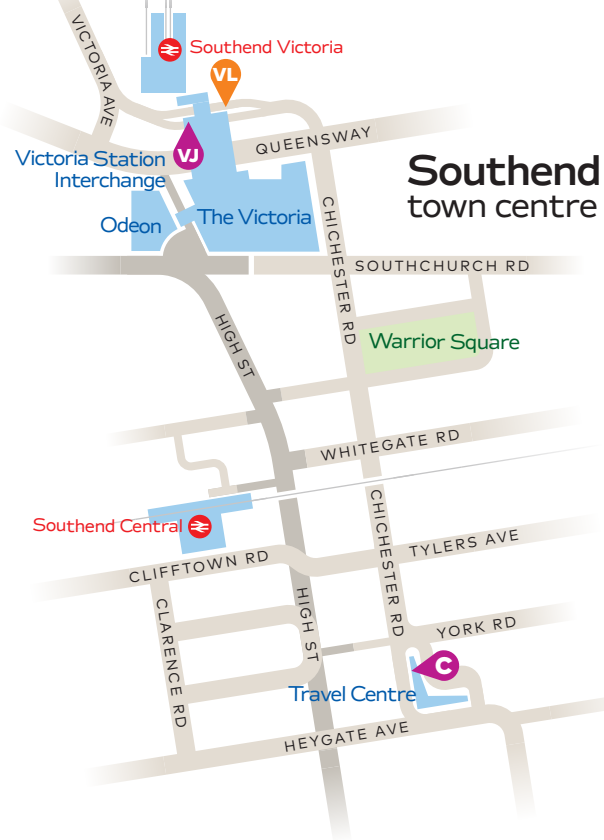

## Basildon town centre

bus station stand U

Eastgate

MARKET PAVEMENT

MARKET SQUARE

SOUTHERNHAY

ROUNDACRE

for route of X10 within Basildon see page 10

## Chelmsford town centre

bus station stand 5

bus station stand 1

Chelmsford

WELLS ST

DUKE ST

FAIRFIELD RD

VIADUCT RD

you can also get on and off in Rayleigh town centre

**Southend Airport**

**Eastwood & Prittlewell**

- bus stops
- towards Southend Travel Centre
- towards Stansted Airport

-  bus stops shown in timetable
-  other bus stops
-  main route
-  occasional journeys Monday to Friday