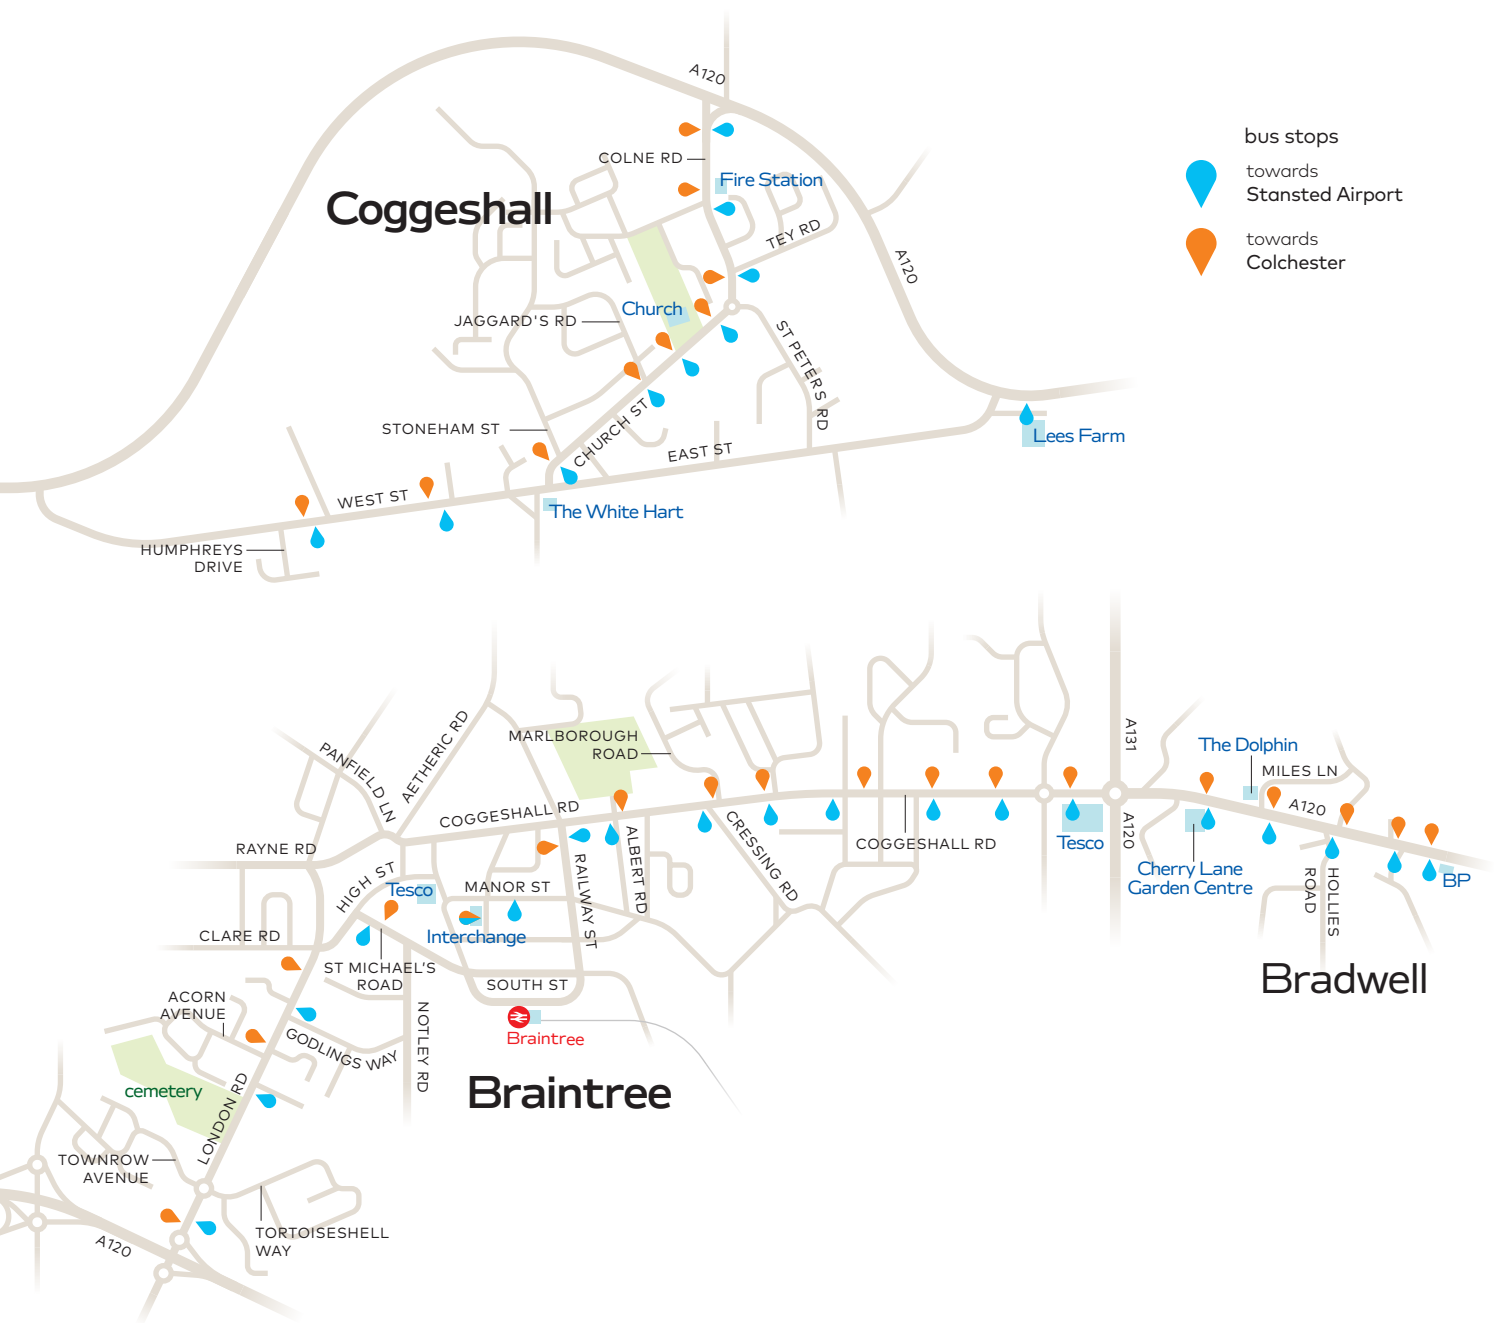

Stansted Airport

Great Dunmow

Braintree

Bradwell

Coggeshall

Marks Tey

Starway

Lexden

Colchester