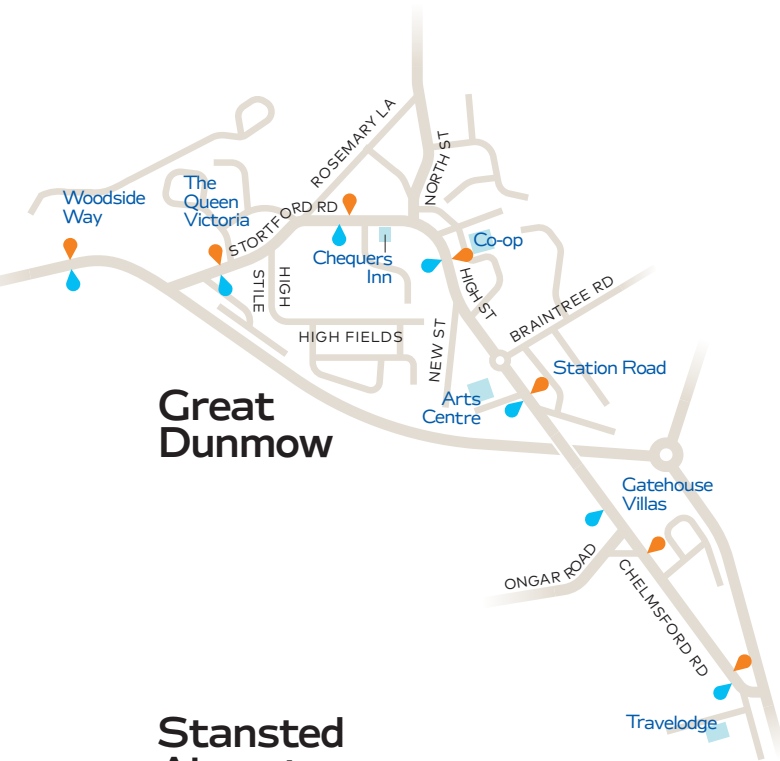

Great Dunmow

Stansted Airport