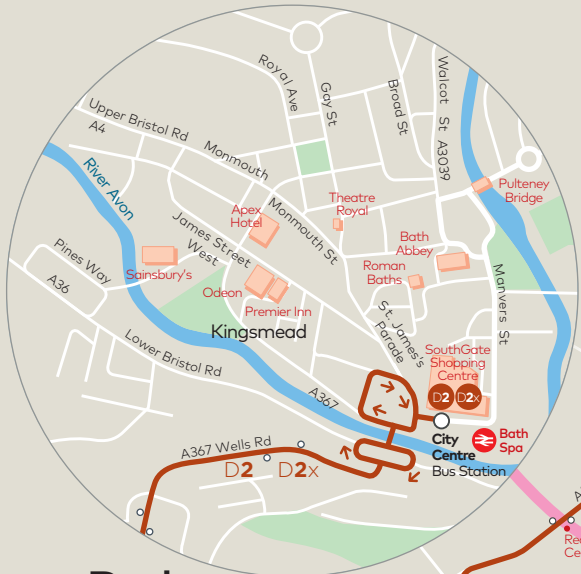

Bath City Centre

Bath City Centre

- Bus route
- Frome Market Sunday Diversion
- Certain journeys only
- Direction of travel
- Terminus point
- Timed stop
- Bus stop

Which ticket zones?
Bath Zone - tickets valid between Bath Bus Station and Midford, Clearbrook Farm and Odd Down Recycling Centre
West of England Zone - tickets valid throughout
See firstbus.co.uk/zones