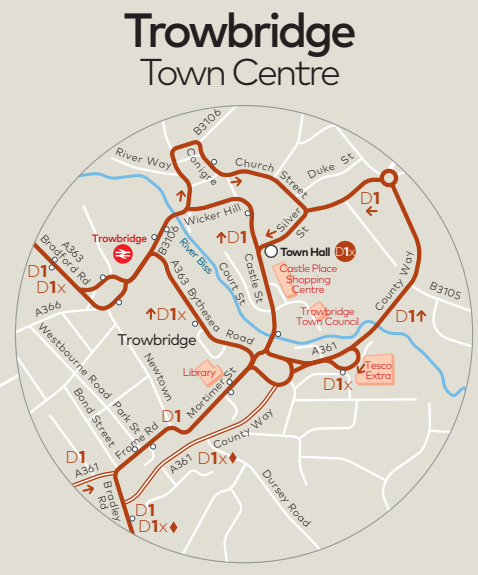

Service Number	D1	D1x	D1x	D1x	D1	D1	D1x	D1	D1x	D1	D1x	D1	D1x	D1	D1x	D1	D1x	D1
Bath Bus Station (6/7)	0510	0517	0531	0608	0610	0645	0709	0730	0802	0845	0915	0955	1020	1050	1120	1150	1220	1250
Bathampton, St George's Hill	0518	—	—	—	0619	0654	—	0741	—	0856	—	1006	—	1102	—	1202	—	1303
Bailbrook House	—	0528	0541	0619	—	—	0722	—	0817	—	0930	—	1035	—	1135	—	1236	—
Winsley, Wheatshaf Junction	0528	—	—	—	0629	0705	—	0755	—	0910	—	1020	—	1116	—	1218	—	1319
Bradford on Avon, Town Bridge	0540	0543	0556	0634	0641	0719	0742	0816	0840	0929	0953	1039	1058	1135	1158	1237	1259	1338
Trowbridge, Town Hall (A)	0555	0555	0607	0646	0656	0736	0759	0840	0857	0949	1010	1059	1115	1155	1214	1257	1315	1358
North Bradley, Manor Farm	0606	—	0615	—	0706	—	—	0852	—	1001	—	1111	—	1207	—	1309	—	1410
White Horse Business Park	—	—	—	—	—	0747	—	—	—	—	—	—	—	—	—	—	—	—
Westbury, Railway Inn	0615	—	—	—	0715	0759	—	0902	—	1010	—	1120	—	1216	—	1319	—	1420
Warminster, Market Place	0630	—	—	—	0730	0815	—	0919	—	1026	—	1136	—	1232	—	1336	—	1437

Some Internet search engines will provide links to old timetables. Please check firstbus.co.uk to ensure you have the up to date timetable.

D1 D1x

Which ticket zones?

Bath Zone - tickets valid between Bath Bus Station and Limpley Stoke, River Bridge and Pinckney Green

West of England Zone - tickets valid throughout

See firstbus.co.uk/zones

- Bus route
- Occasional journeys
- Direction of travel
- Terminus point
- Timed stop
- Bus stop

Warminster Town Centre