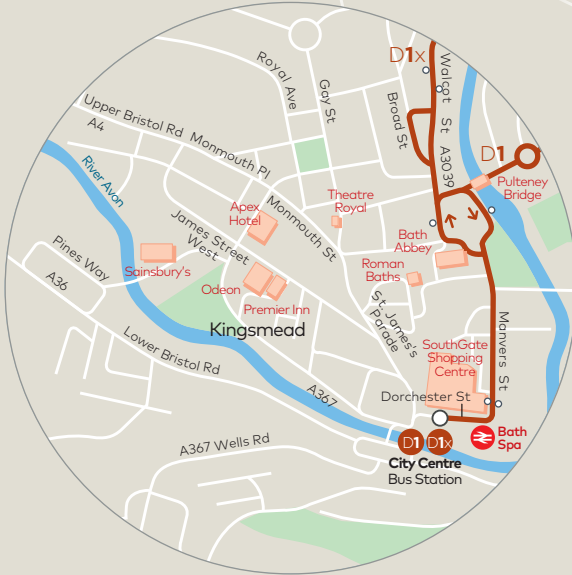

Some Internet search engines will provide links to old timetables. Please check firstbus.co.uk to ensure you have the up to date timetable.

<i>Service Number</i>	D1	D1	D1	D1	D1	D1	D1	D1	D1	D1	D1	D1x	D1	D1	D1
Warminster, Market Place	—	0825	0923	1025	1128	1229	1331	1434	1533	1630	1729	—	—	—	—
Boreham Field, The Dene	—	0829	0927	1029	1132	1233	1335	1438	1537	1634	1733	—	—	—	—
Warminster, Market Place	arr	—	0834	0932	1034	1137	1238	1340	1443	1542	1639	1738	—	—	—
Warminster, Market Place	dep	—	0839	0937	1039	1142	1243	1345	1448	1547	1644	1743	—	—	—
Westbury, Railway Inn	—	0854	0952	1054	1157	1257	1359	1502	1601	1657	1756	—	—	—	—
North Bradley, Manor Farm	0820	0902	1000	1102	1205	1305	1407	1510	1609	1705	1804	1808	1915	2010	2130
Trowbridge, Town Hall (A)	0829	0911	1010	1113	1216	1318	1419	1519	1618	1714	1813	—	1924	2019	2139
Bradford on Avon, Town Bridge	0844	0927	1027	1131	1234	1334	1435	1536	1635	1731	1827	1823	1938	2033	2153
Batheaston, Stambridge	—	—	—	—	—	—	—	—	—	—	—	1836	—	—	—
Bailbrook House	—	—	—	—	—	—	—	—	—	—	—	1838	—	—	—
Winsley, Wheatsheaf Junction	0900	0943	1043	1147	1250	1350	1451	1552	1651	1747	1843	—	1954	2049	2209
Bathampton, Down Lane	0913	0957	1057	1201	1303	1403	1503	1604	1703	1759	1855	—	2006	2101	2221
Bath Bus Station	0927	1011	1111	1214	1316	1416	1516	1617	1716	1810	1906	1851	2017	2112	2232

Some Internet search engines will provide links to old timetables. Please check firstbus.co.uk to ensure you have the up to date timetable.

D1 D1x

Which ticket zones?

Bath Zone - tickets valid between Bath Bus Station and Limpley Stoke, River Bridge and Pinckney Green

West of England Zone - tickets valid throughout

See firstbus.co.uk/zones

- Bus route
- Occasional journeys
- Direction of travel
- Terminus point
- Timed stop
- Bus stop

Warminster Town Centre