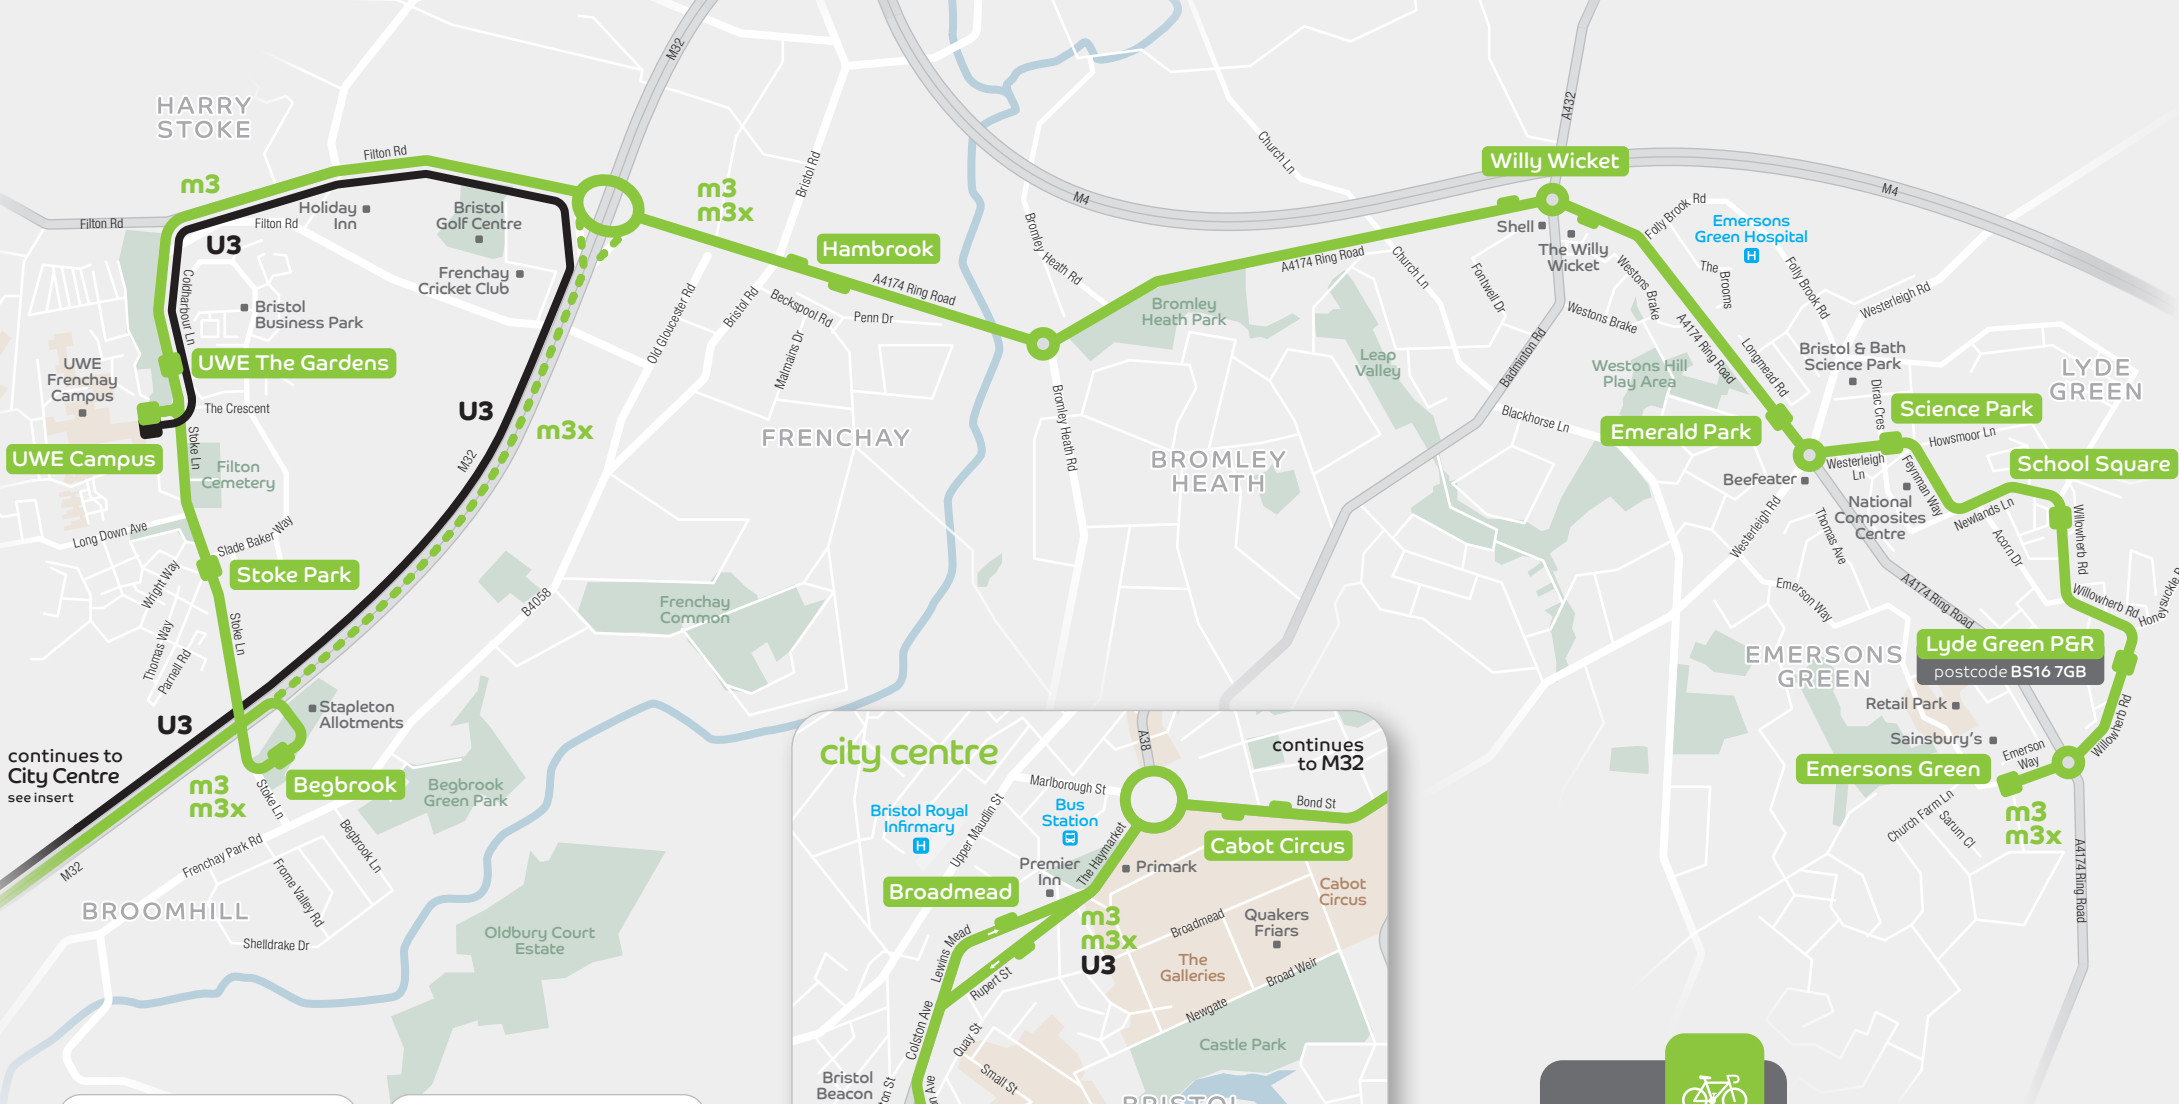

m3 Emersons Green to City Centre

from 1st September 2024

m3x express commuter service
getting you into Bristol faster during the week
see timetable for details.

U3 night bus service
getting you between Bristol & UWE Frenchay Campus after midnight
see timetable for details.