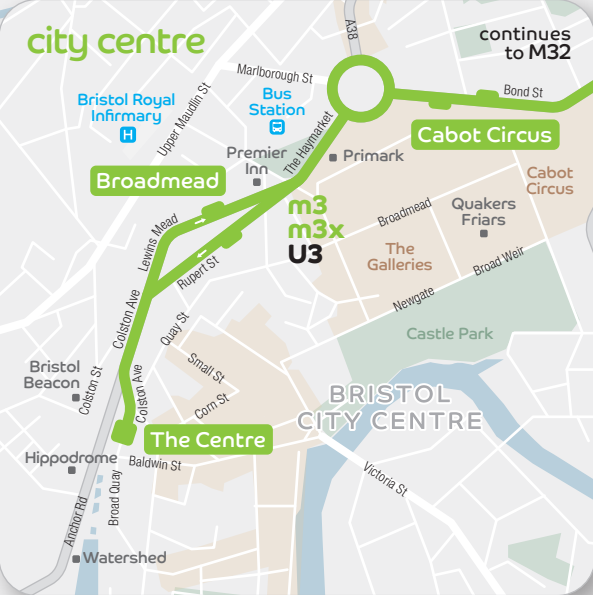

m3 Emersons Green to City Centre

from 1st September 2024

m3x express commuter service
getting you into Bristol faster during the week
see timetable for details.

U3 night bus service
getting you between Bristol & UWE Frenchay Campus after midnight
see timetable for details.