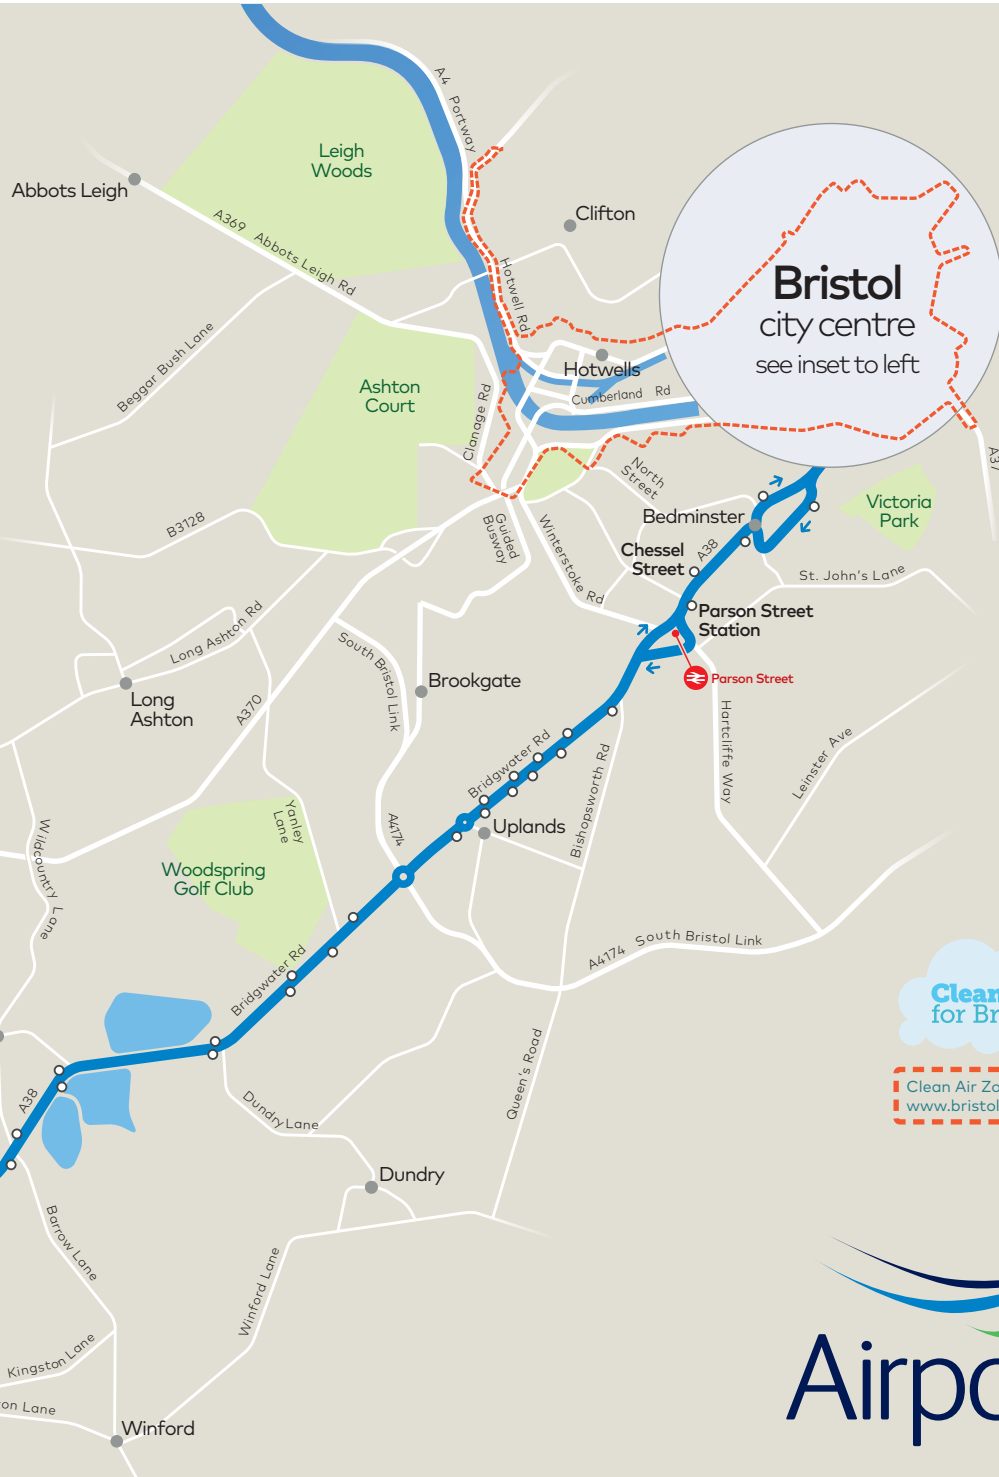

Note: DO - On this journey, the bus will only stop to drop customers off after leaving Bristol Airport

Bristol Airport - Bristol Bus Station

via Bristol Temple Meads Station ⇄

Sunday (except Christmas Day and New Year's Day)

Bristol city centre

○ Bus stop
→ Direction of travel

Clean Air for Bristol
Clean Air Zone
www.bristol.gov.uk/cleanairzone

Looking for the A3 to Weston-super-Mare?
This service departs from the Airport Bus Station, Stand 23.