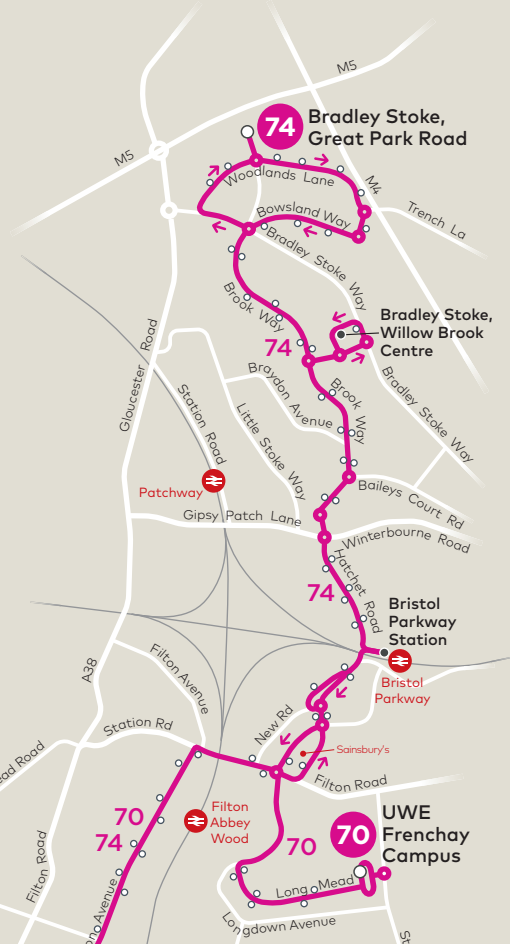

Bristol City Centre

Clean Air for Bristol

Clean Air Zone
www.bristol.gov.uk/cleanairzone