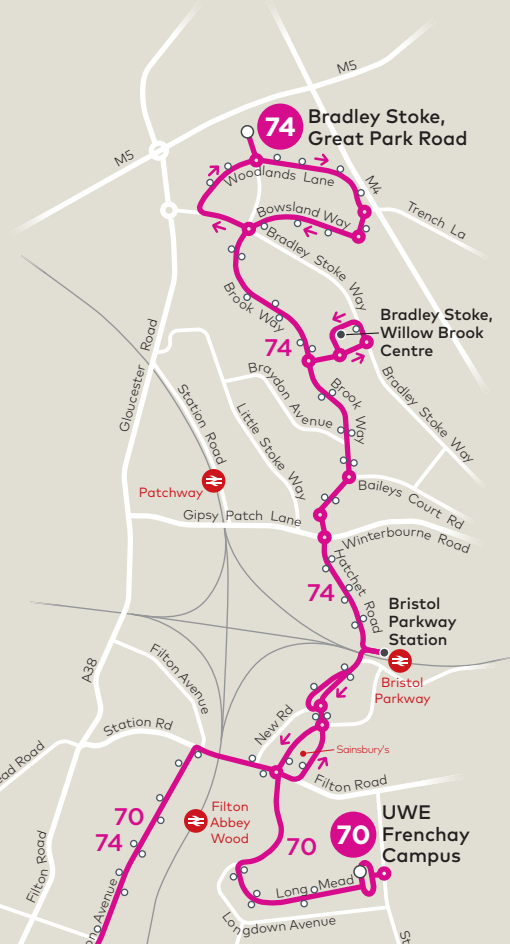

Bristol City Centre

Clean Air for Bristol
Clean Air Zone
www.bristol.gov.uk/cleanairzone