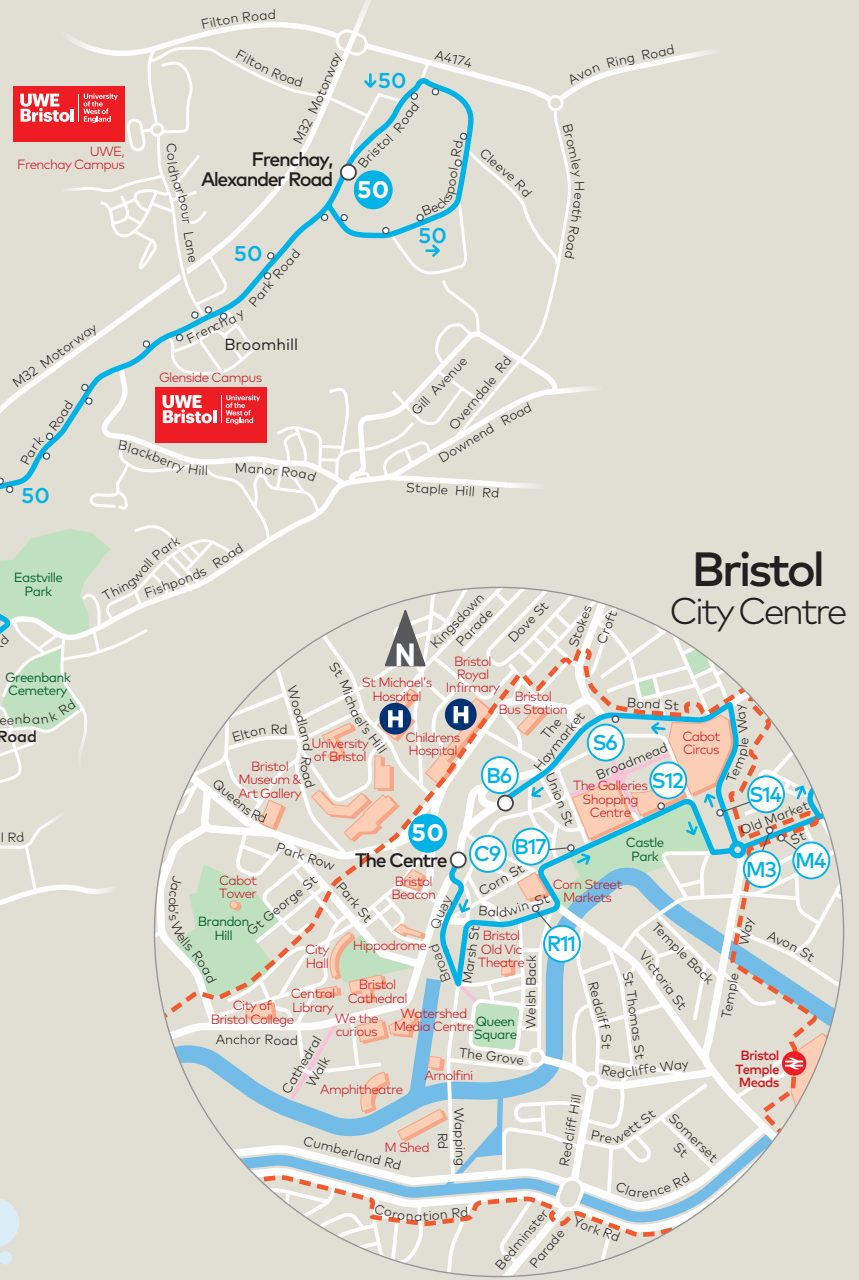

Clean Air Zone
www.bristol.gov.uk/cleanairzone