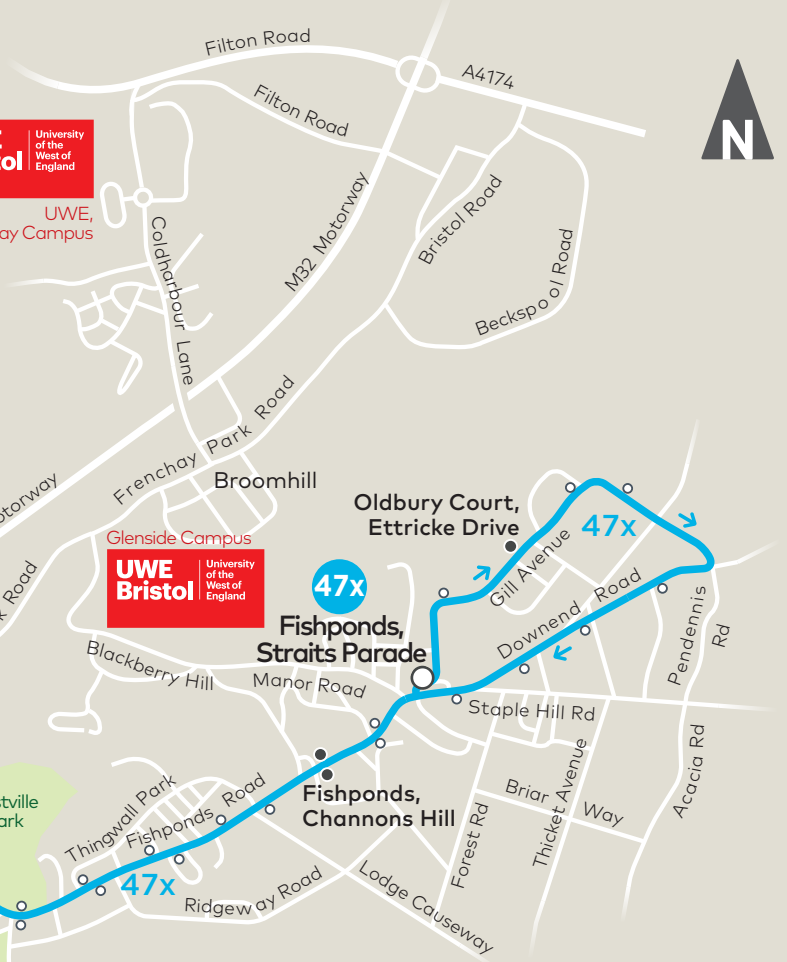

Which ticket zones?

Bristol Zone - tickets valid throughout

West of England Zone - tickets valid throughout

See firstbus.co.uk/zones

- Bus route
- ← Direction of travel
- Terminus point
- Timed stop
- Other stop

Contains Ordnance Survey data
© Crown Copyright 2024

Digital Cartography by Pindar Creative
www.pindarcreative.co.uk