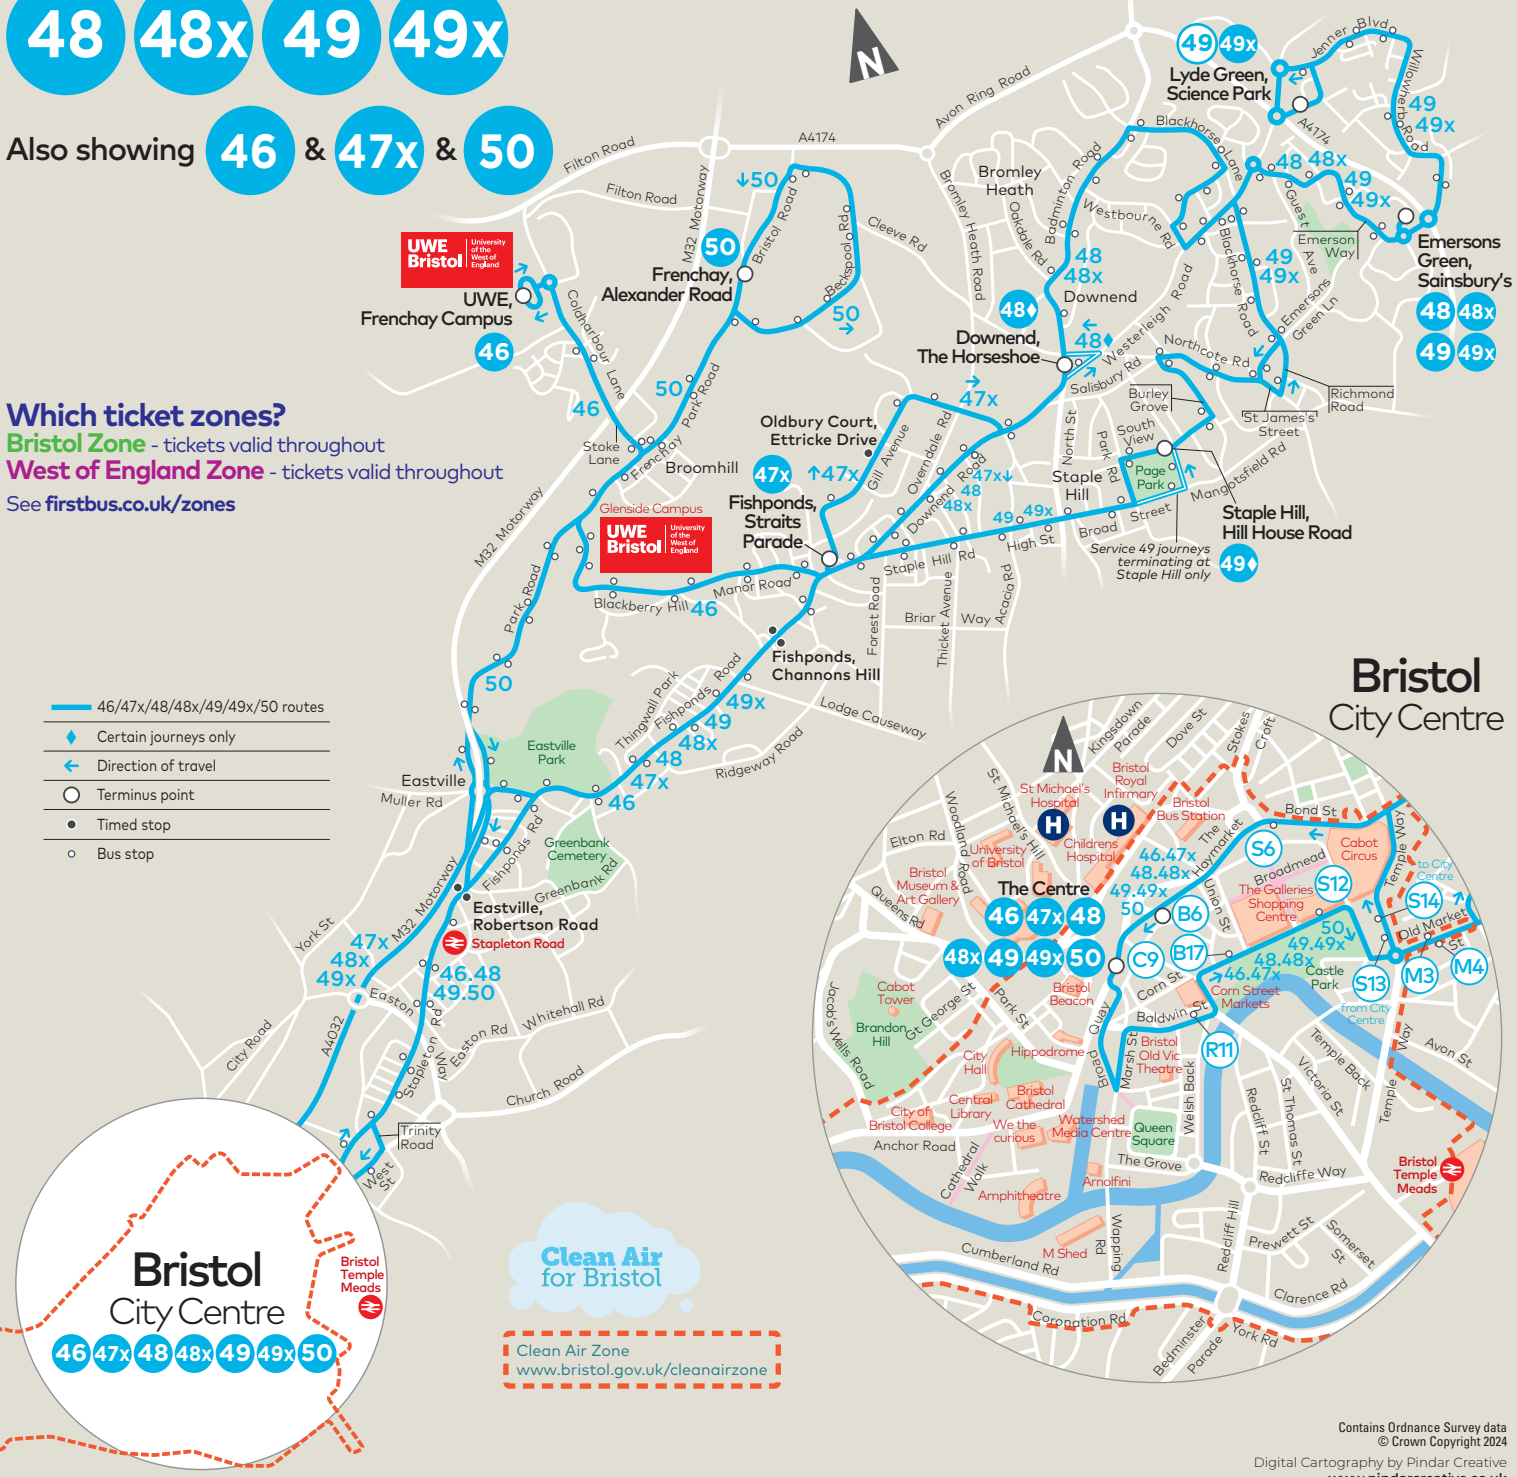

48 48x 49 49x

Also showing **46 & 47x & 50**

Which ticket zones?

Bristol Zone - tickets valid throughout

West of England Zone - tickets valid throughout

See firstbus.co.uk/zones

- 46/47x/48/48x/49/49x/50 routes
- Certain journeys only
- Direction of travel
- Terminus point
- Timed stop
- Bus stop

Bristol City Centre

46 47x 48 48x 49 49x 50

Clean Air for Bristol

Clean Air Zone
www.bristol.gov.uk/cleanairzone

Contains Ordnance Survey data
© Crown Copyright 2024
Digital Cartography by Pindar Creative
www.pindarcreative.co.uk