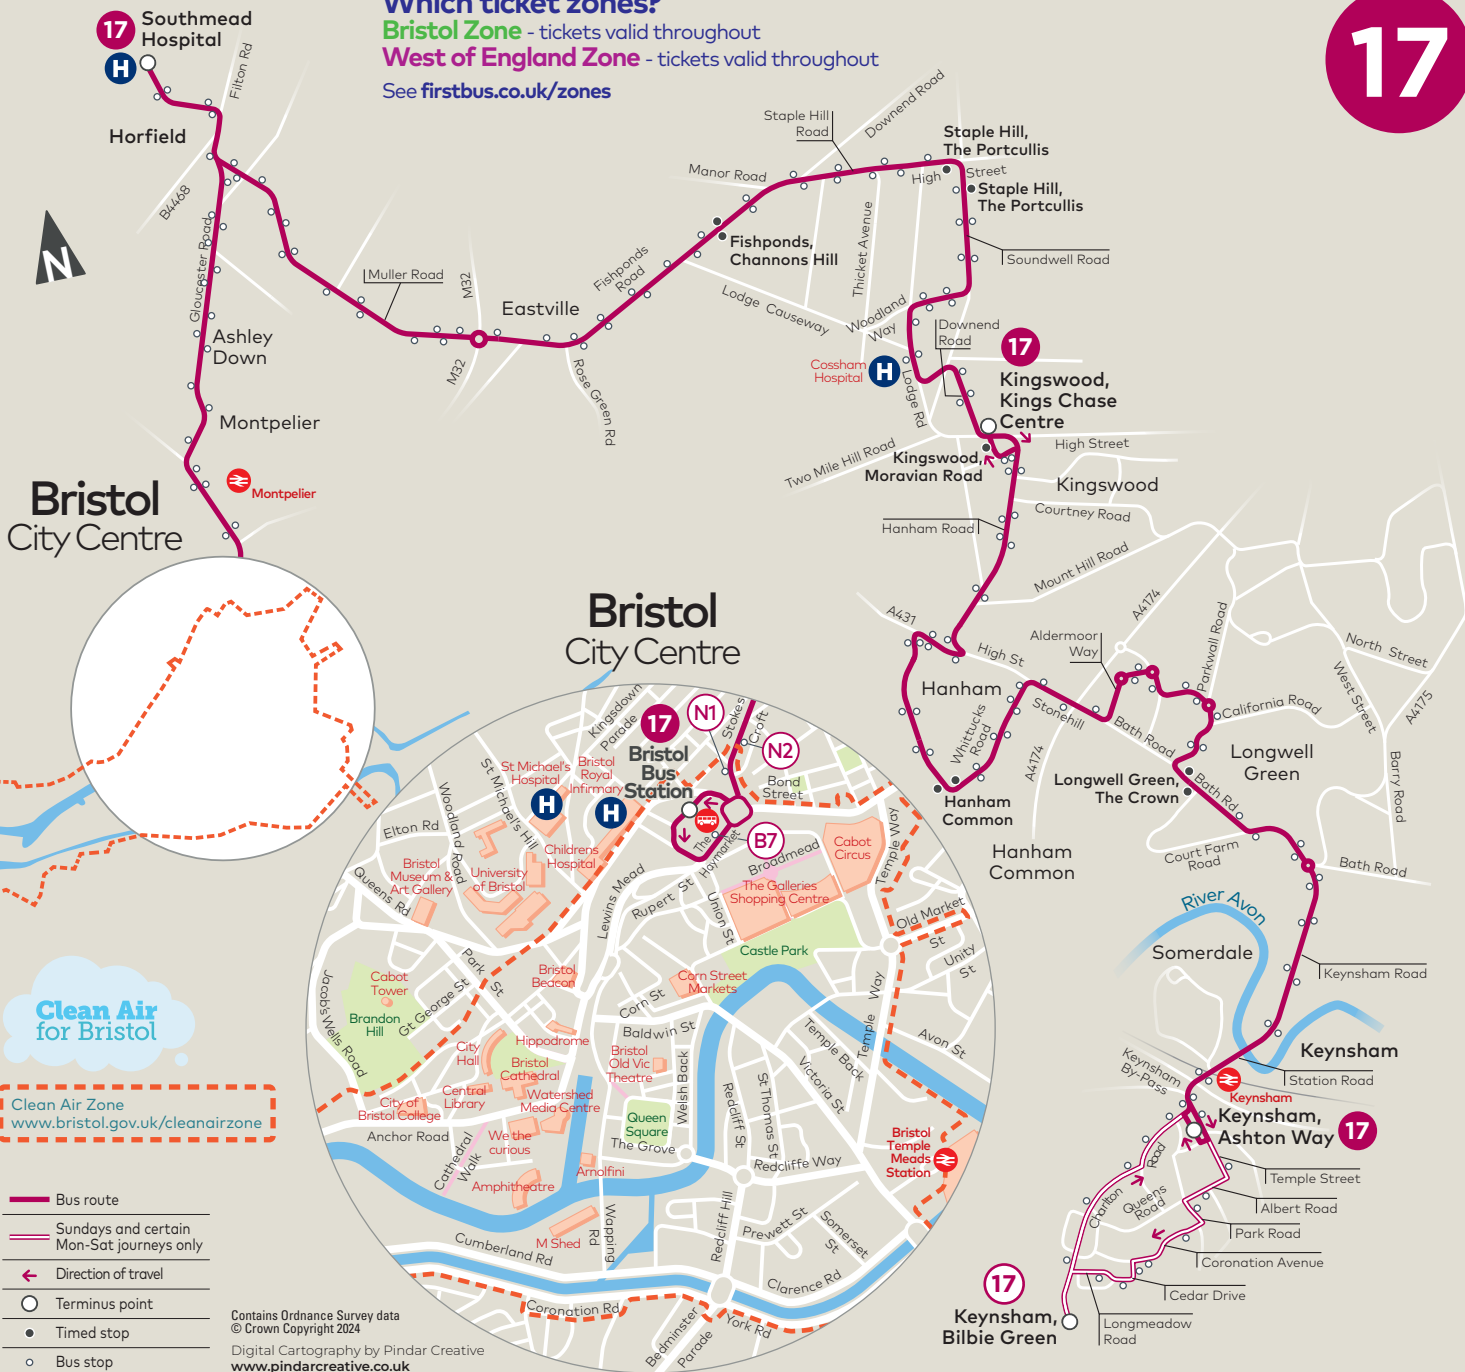

Which ticket zones?

Bristol Zone - tickets valid throughout

West of England Zone - tickets valid throughout

See firstbus.co.uk/zones

Clean Air for Bristol

Clean Air Zone
www.bristol.gov.uk/cleanairzone

- Bus route
- Sundays and certain Mon-Sat journeys only
- ← Direction of travel
- Terminus point
- Timed stop
- Bus stop

Contains Ordnance Survey data
 © Crown Copyright 2024
 Digital Cartography by Pindar Creative
www.pindarcreative.co.uk