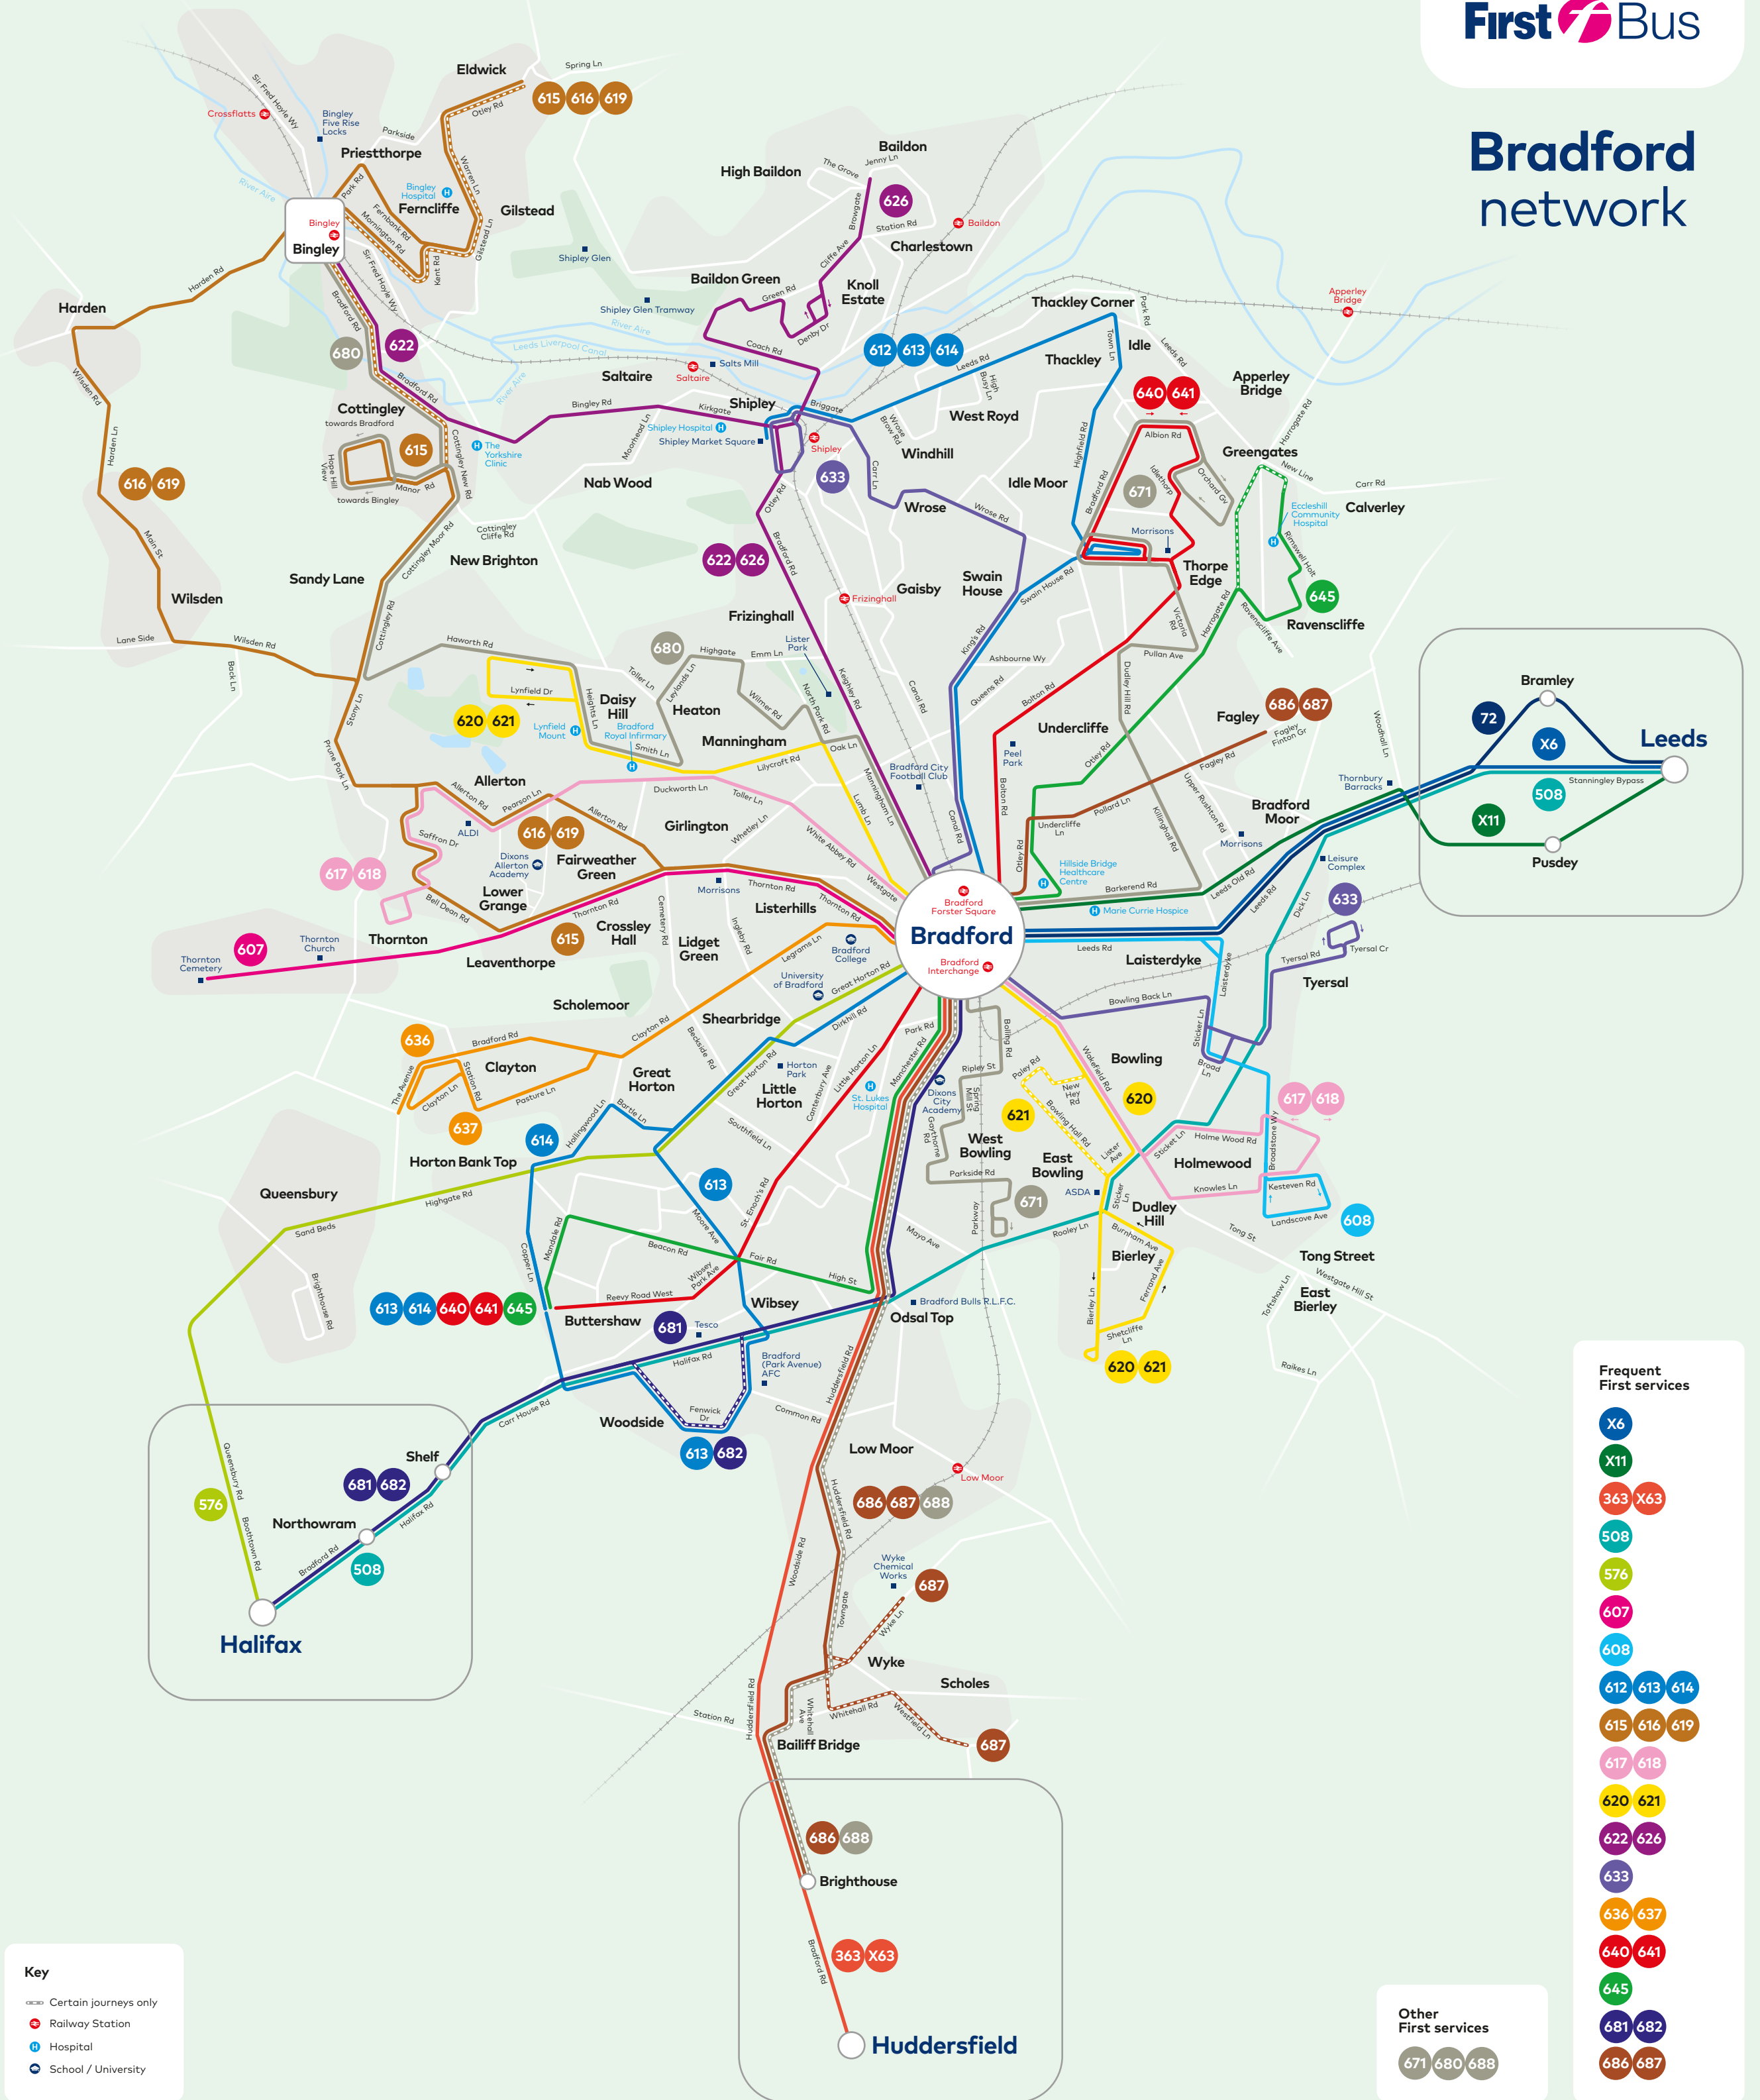

Bradford network

Key

- Certain journeys only
- Railway Station
- ⚕ Hospital
- 🎓 School / University

Other First services

671 680 688

- Frequent First services**
- X6
 - X11
 - 363 X63
 - 508
 - 576
 - 607
 - 608
 - 612 613 614
 - 615 616 619
 - 617 618
 - 620 621
 - 622 626
 - 633
 - 636 637
 - 640 641
 - 645
 - 681 682
 - 686 687