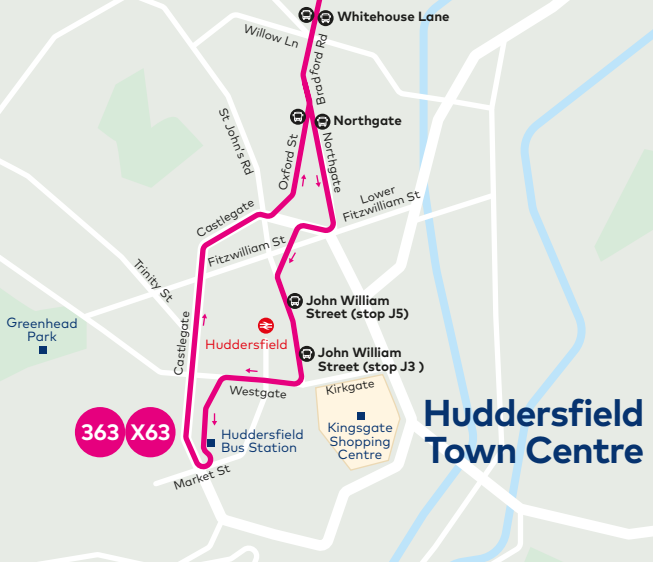

# Bradford & Fagley to Huddersfield

363 X63 686 687 688

**Key**

- Certain journeys only
- Sundays only
- Railway Station
- H Hospital
- B Bus stop
- U School / University

# Bradford City Centre

**363 X63**

# Huddersfield Town Centre