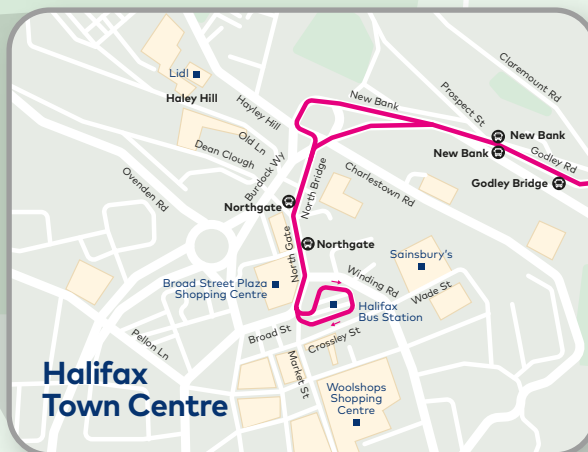

# Bradford to Halifax

**681 682**

**Key**

- Mornings, evenings & Sundays only
- Railway Station
- Hospital
- Bus stop
- School / University

# Bradford City Centre

# Halifax Town Centre