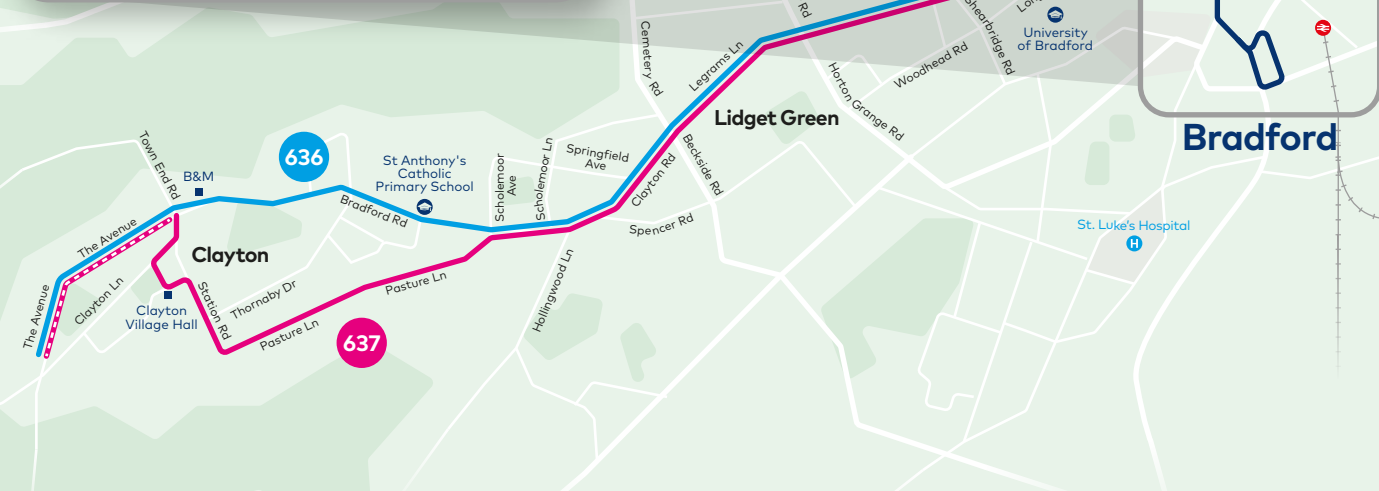

Bradford to Clayton

636 637

- Mornings, evenings & Sundays only
- Railway Station
- Hospital
- Bus stop
- School / University

Bradford City Centre

Bradford Ice Arena

Alhambra Theatre

City Park C

City Park G

Leonardo Hotel

National Science & Media Museum

City Park A

City Park B

City Park Mirror Pool & Fountain

City Hall

Hall Ings H11

Croft St

St George's Hall

The Broadway Shopping Centre

Bradford Interchange

Sunbridge Rd

Barry St

Westgate

Kirkgate

Godwin St

Sunbridge Rd

Norfolk Gans

Hall Ings

Prince's Way

Little Horton Ln

Manchester Rd

Nelson St

Croft St