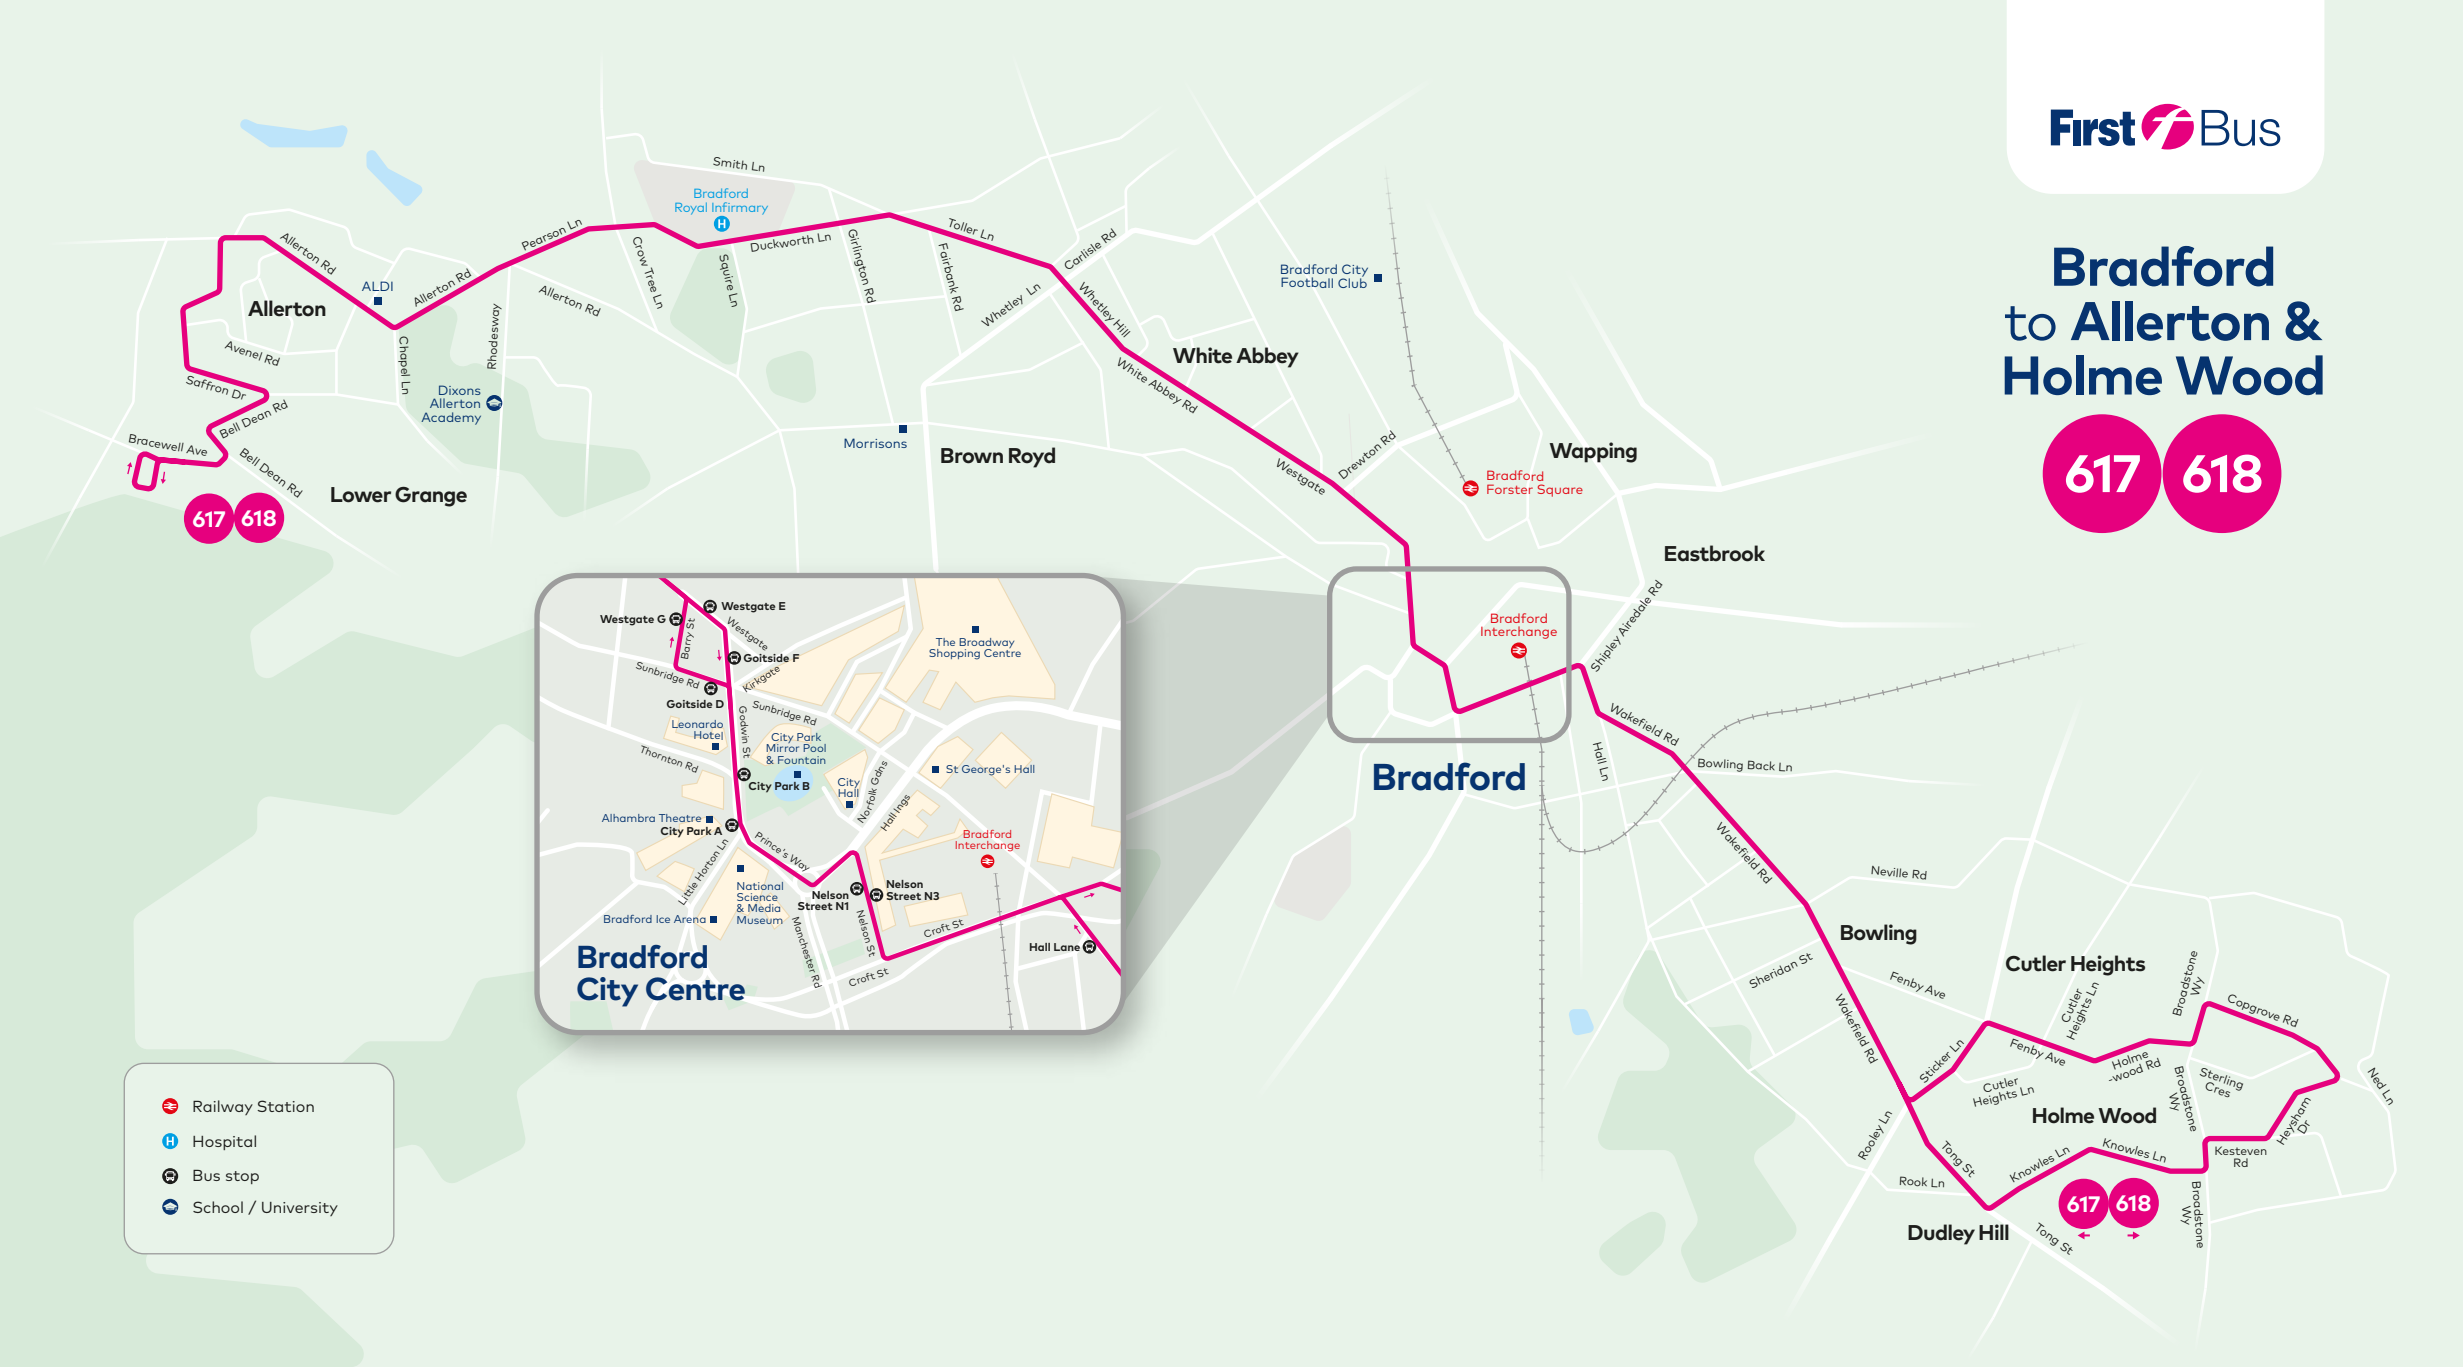

Bradford to Allerton & Holme Wood

617 618

617 618

617 618

-  Railway Station
-  Hospital
-  Bus stop
-  School / University

Bradford City Centre

Bradford City Centre

Westgate G  Westgate E 

Barry St  Westgate  Goitside F 

Sunbridge Rd  Kirkgate 

Goitside D  Sunbridge Rd 

Leonardo Hotel 

Thornton Rd  Godwin St 

City Park Mirror Pool & Fountain 

City Park B 

Alhambra Theatre  City Park A 

Little Horton Ln  Prince's Way 

Bradford Ice Arena  National Science & Media Museum 

Manchester Rd  Nelson Street N1 

Croft St  Nelson St 

Nelson Street N3 

Croft St 

The Broadway Shopping Centre

St George's Hall

Bradford Interchange 

Hall Lane 