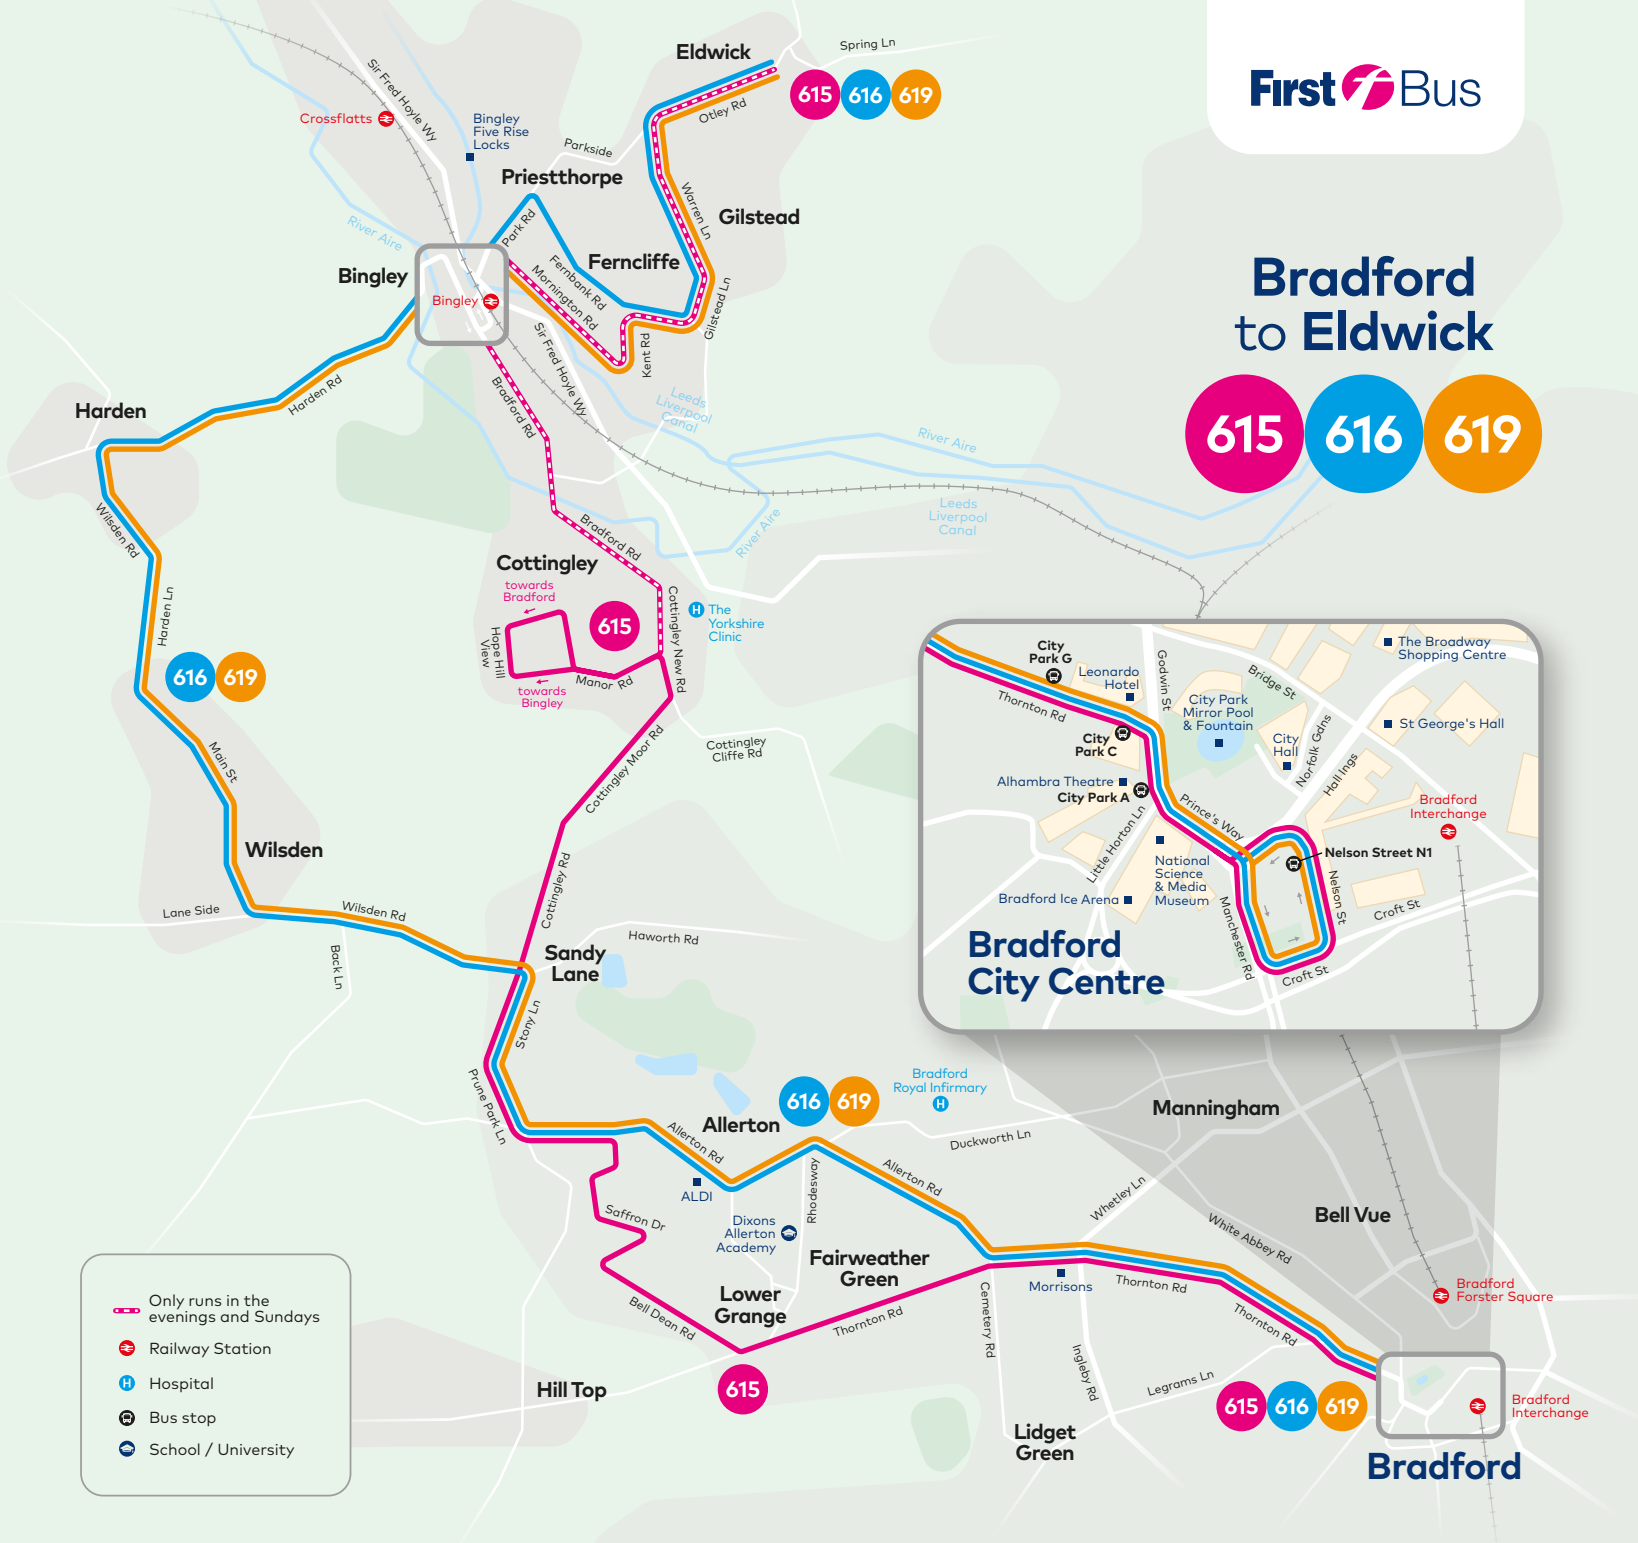

Bradford to Eldwick

615

616

619

616 619

616 619

615 616 619

-  Only runs in the evenings and Sundays
-  Railway Station
-  Hospital
-  Bus stop
-  School / University

City Park G

Leonardo Hotel

Thornton Rd

City Park C

Alhambra Theatre

City Park A

Little Horton Ln

Bradford Ice Arena

National Science & Media Museum

Godwin St

City Park Mirror Pool & Fountain

City Hall

Prince's Way

Manchester Rd

Bridge St

Norfolk Gdns

Hall Ings

Nelson Street N1

Nelson St

Croft St

The Broadway Shopping Centre

St George's Hall

Bradford Interchange

Bradford City Centre