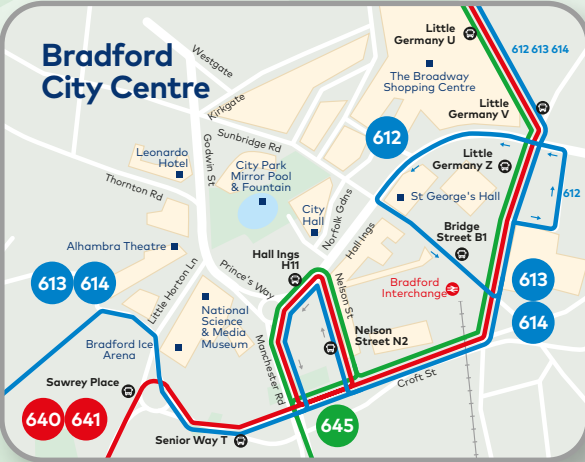

- Saturday mornings only
- Evenings & Sundays only
- Railway Station
- Hospital
- Bus stop
- School / University

Bradford to Shipton, Thorpe Edge & Buttershaw

612 613 614 640 641 645

Bradford City Centre