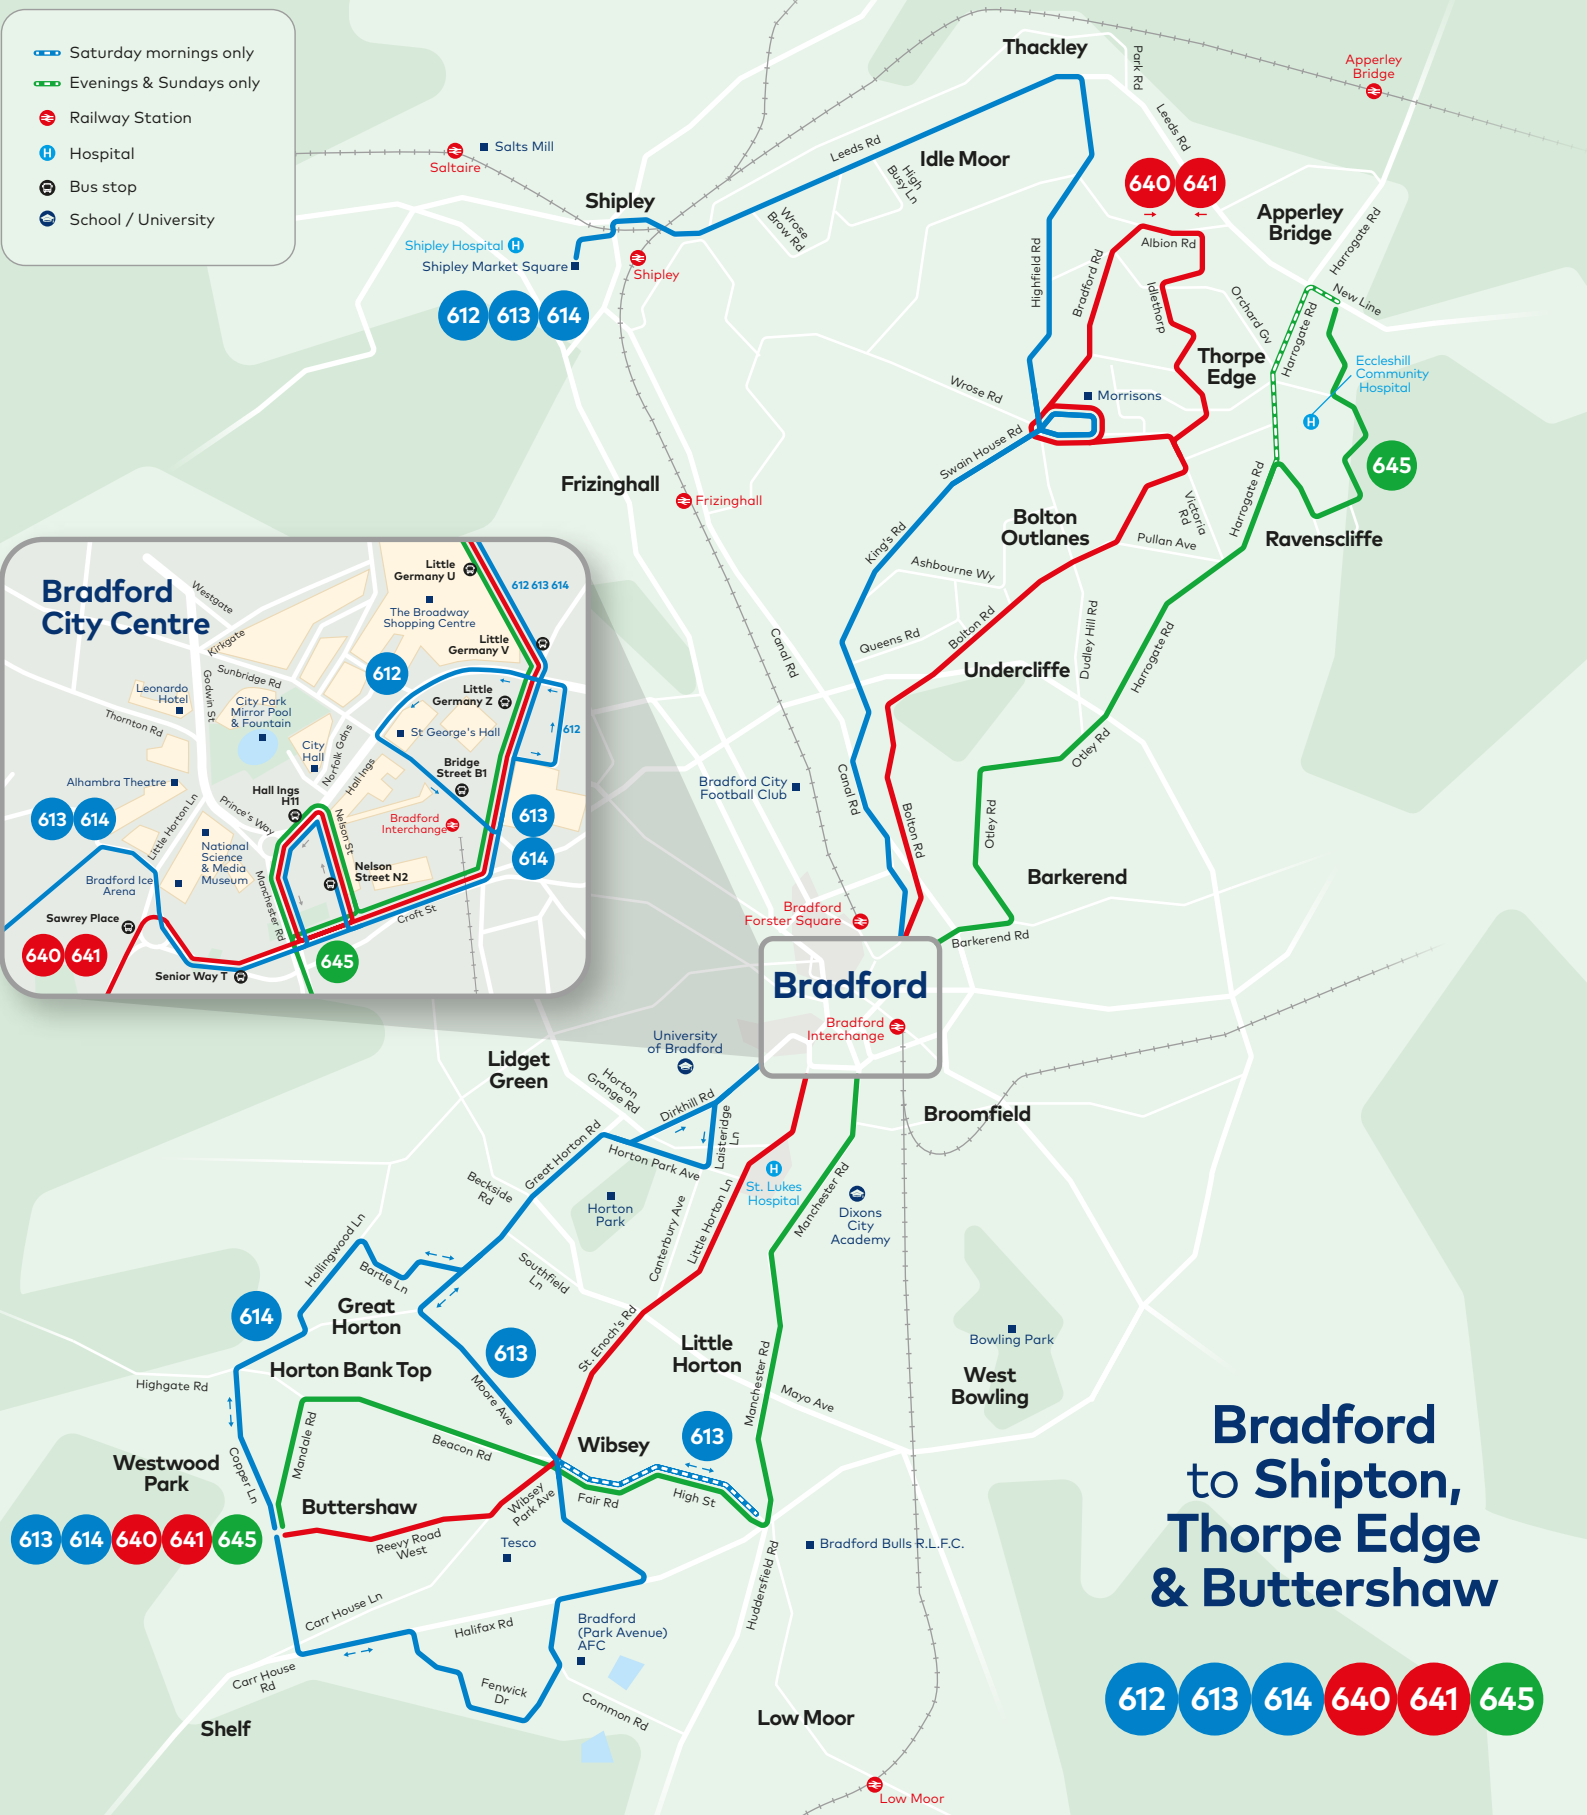

- Saturday mornings only
- Evenings & Sundays only
- Railway Station
- Hospital
- Bus stop
- School / University

Bradford to Shipton, Thorpe Edge & Buttershaw

612 613 614 640 641 645

Bradford City Centre