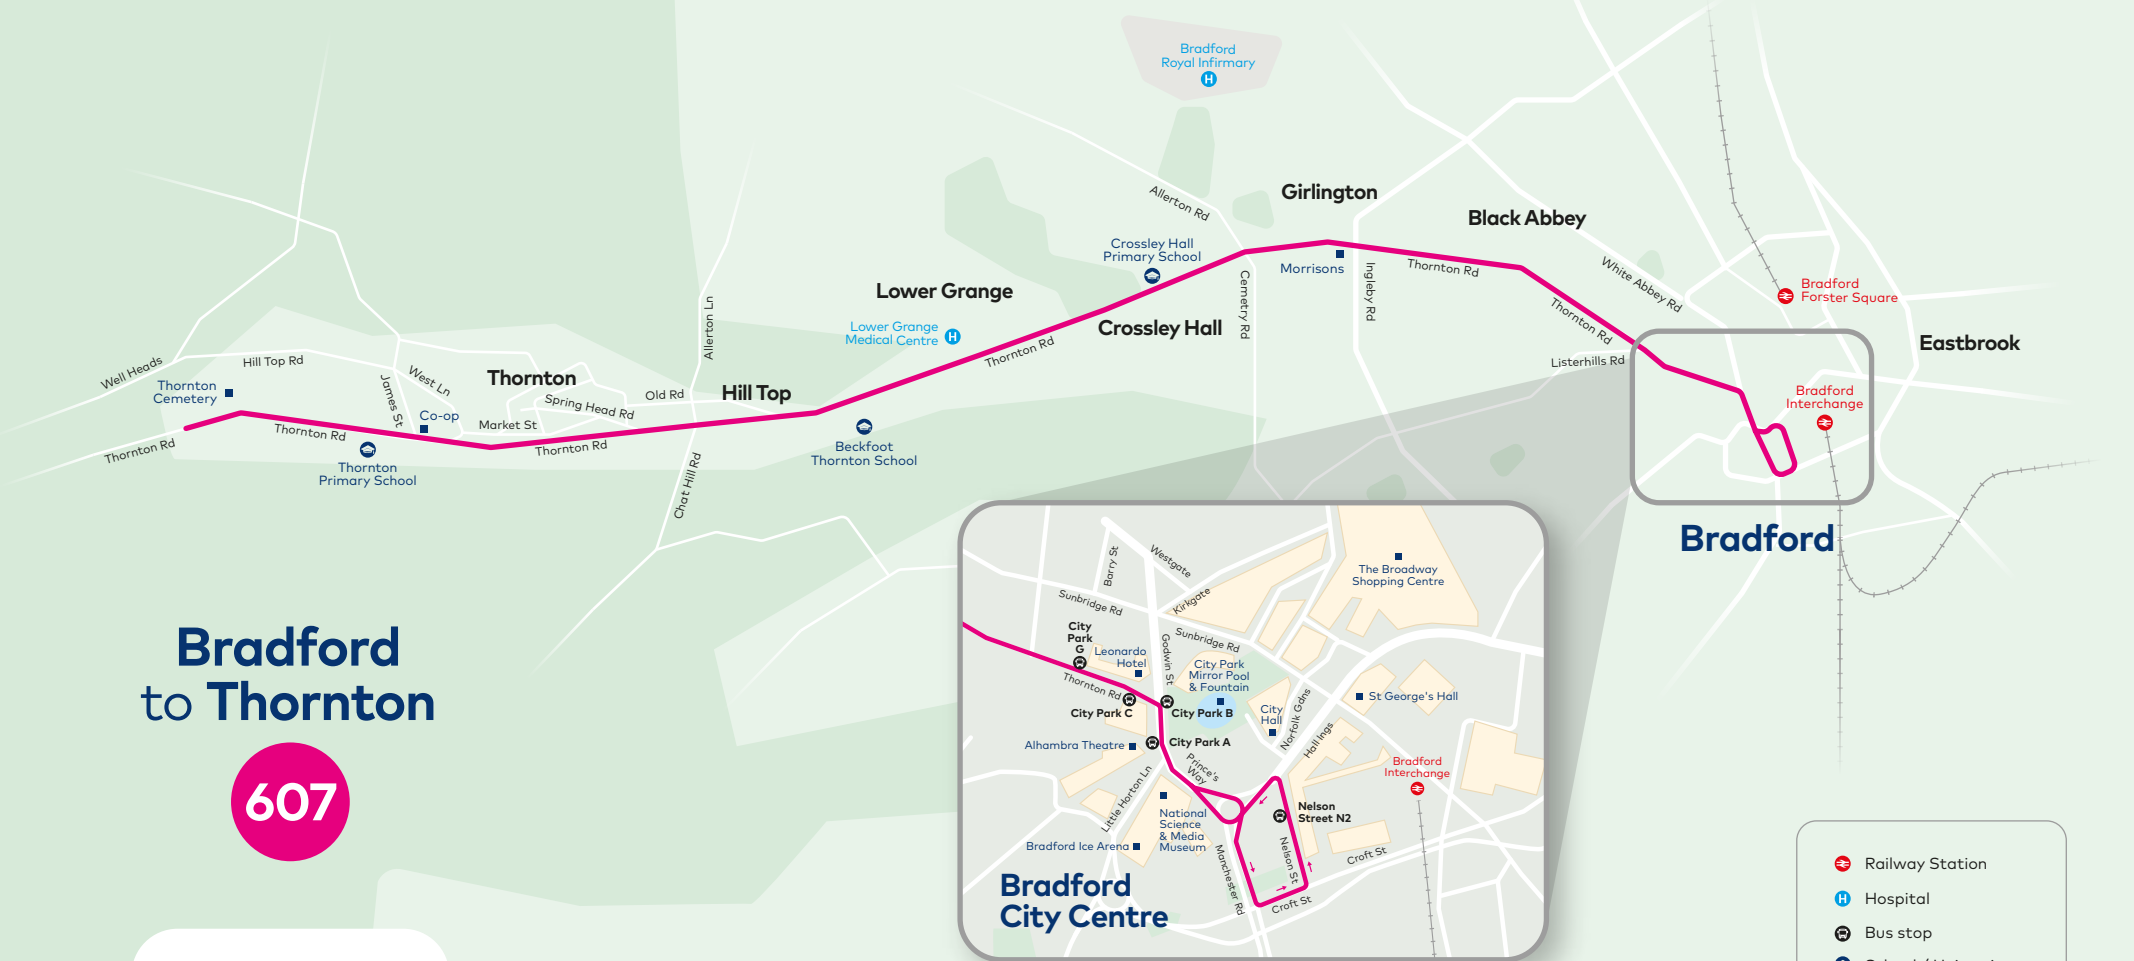

Bradford to Thornton

607

- Railway Station
- Hospital
- Bus stop
- School / University

Bradford City Centre

Barry St
Westgate
Kirkgate
Sunbridge Rd
Godwin St
Thornton Rd
Little Horton Ln
Prince's Way
Manchester Rd
Croft St
Nelson St
Nelson Street N2
Hall Ings
Norfolk Gans
City Hall
St George's Hall
The Broadway Shopping Centre
Leonardo Hotel
City Park Mirror Pool & Fountain
City Hall
St George's Hall
Alhambra Theatre
National Science & Media Museum
Bradford Ice Arena
Bradford Interchange

City Park G
City Park C
City Park B
City Park A