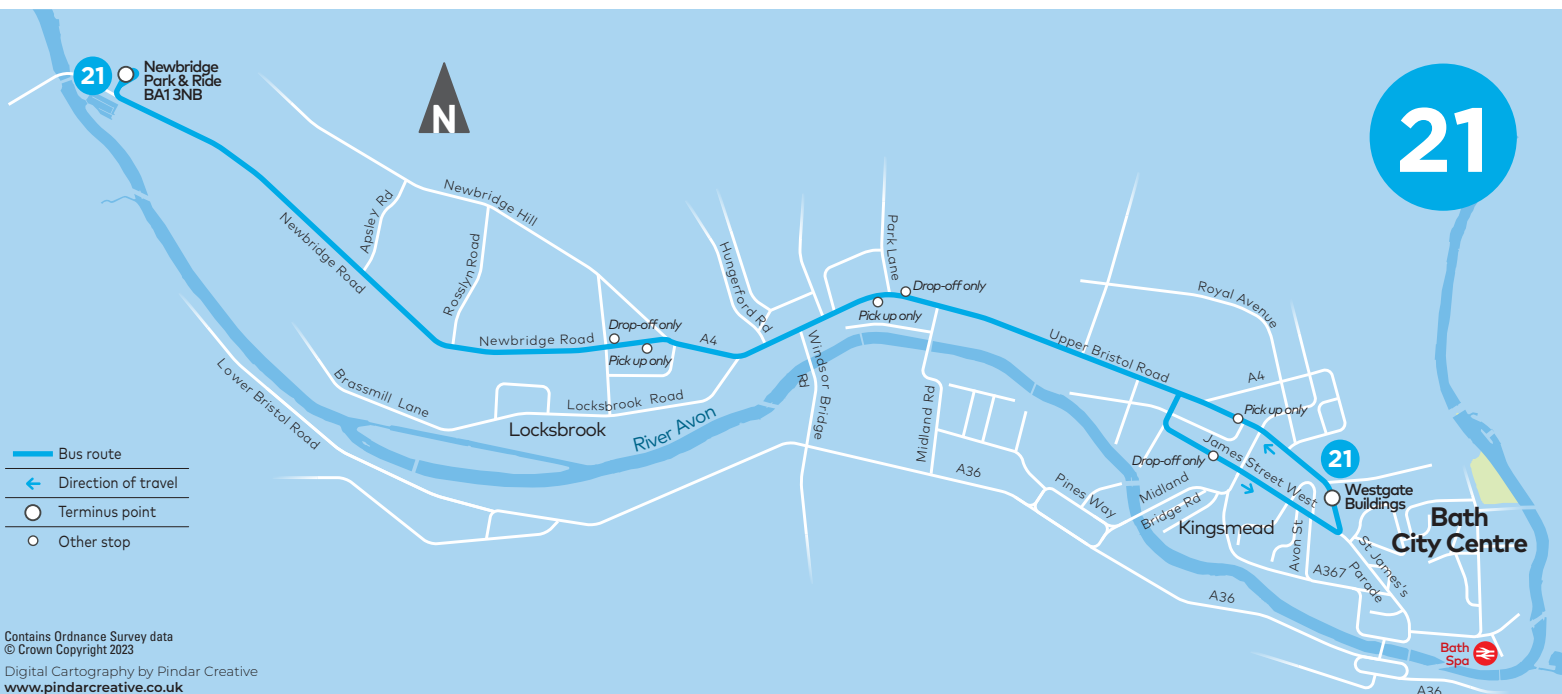

Journeys to Bath City Centre - Service is set down only to City Centre

via Upper Bristol Road

Valid from 6th April 2025

Monday to Saturday

First bus 0615

Then every 15 minutes
at 00, 15, 30 and 45
minutes past each hour

Last buses
2015, 2045, 2115, 2145,
2215, 2245, 2315

Sunday

First bus 0930

Then every 15 minutes
at 00, 15, 30 and 45
minutes past each hour

Last bus 1745

**Additional journeys will operate on Bath Christmas Market Days.
No service on Bath Marathon Days.**

Journeys to Newbridge P&R - Service is pick up only towards P&R site

via Upper Bristol Road

Valid from 6th April 2025

Monday to Saturday

First bus 0630

Then every 15 minutes
at 00, 15, 30 and 45
minutes past each hour

Last buses
2030, 2100, 2130, 2200,
2230, 2300, 2330

Sunday

First bus 0945

Then every 15 minutes
at 00, 15, 30 and 45
minutes past each hour

Last bus 1800

**Additional journeys will operate on Bath Christmas Market Days.
No service on Bath Marathon Days.**

Some Internet search engines will provide links to old timetables. Please check firstbus.co.uk to ensure you have the up to date timetable.