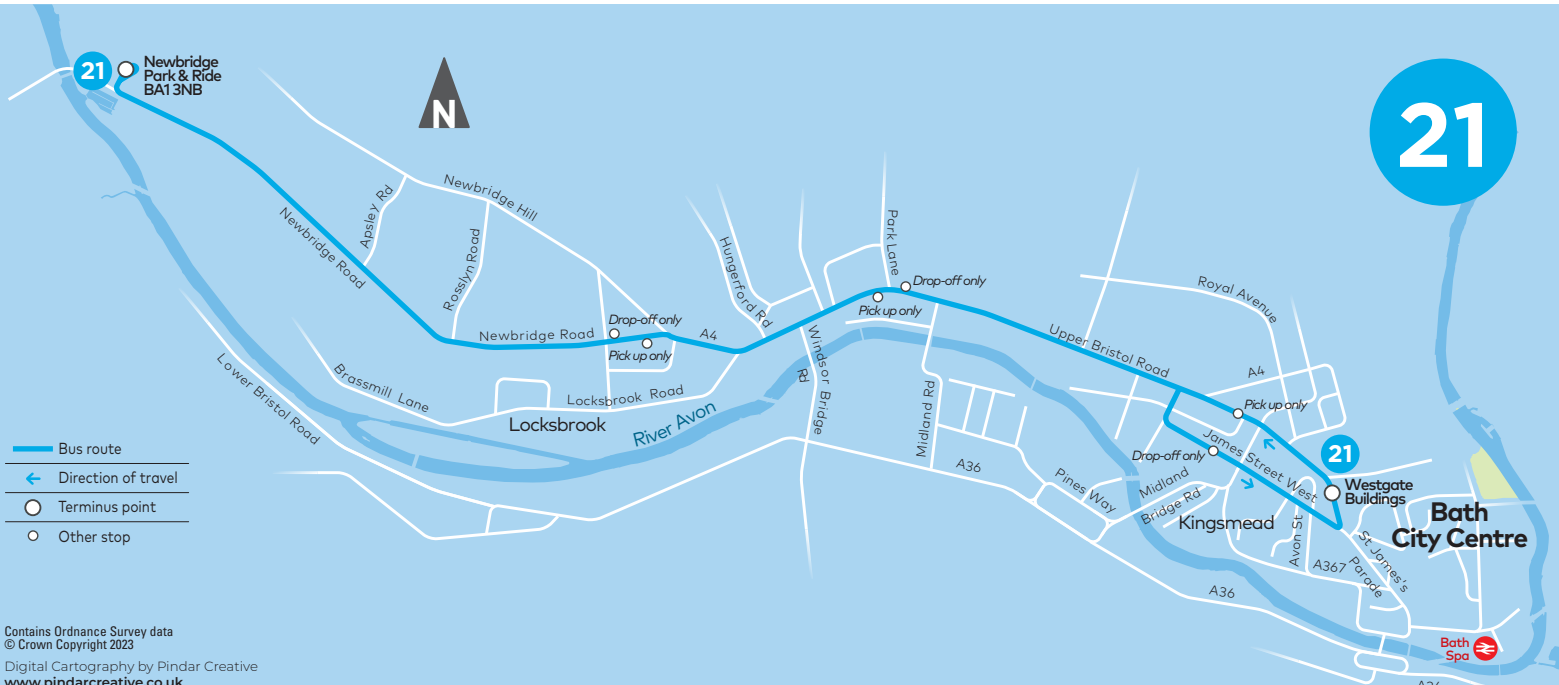

Journeys to Newbridge P&R - Service is pick up only towards P&R site via Upper Bristol Road Valid from 1st September 2024

Monday to Saturday

First bus **0630**

Then every 15 minutes at **00, 15, 30** and **45** minutes past each hour

31

Lansdown Park & Ride

Journeys to Bath City Centre

via Lansdown Road

Valid from 1st September 2024

Monday to Saturday

First bus **0615**

Then every 15 minutes
at **00, 15, 30** and **45**
minutes past each hour

Journeys to Lansdown P&R

via Lansdown Road

Valid from 1st September 2024

Monday to Saturday

First bus **0630**

Then every 15 minutes
at **00, 15, 30** and **45**
minutes past each hour

Last bus **2030**

Sunday

- 31 route

- Direction of travel

- Terminus point

- Other stop

Diversion during Bath Christmas Market when Milsom Street is closed. Buses will serve Queen Square.

Queen Square

Milsom Street

Bath City Centre