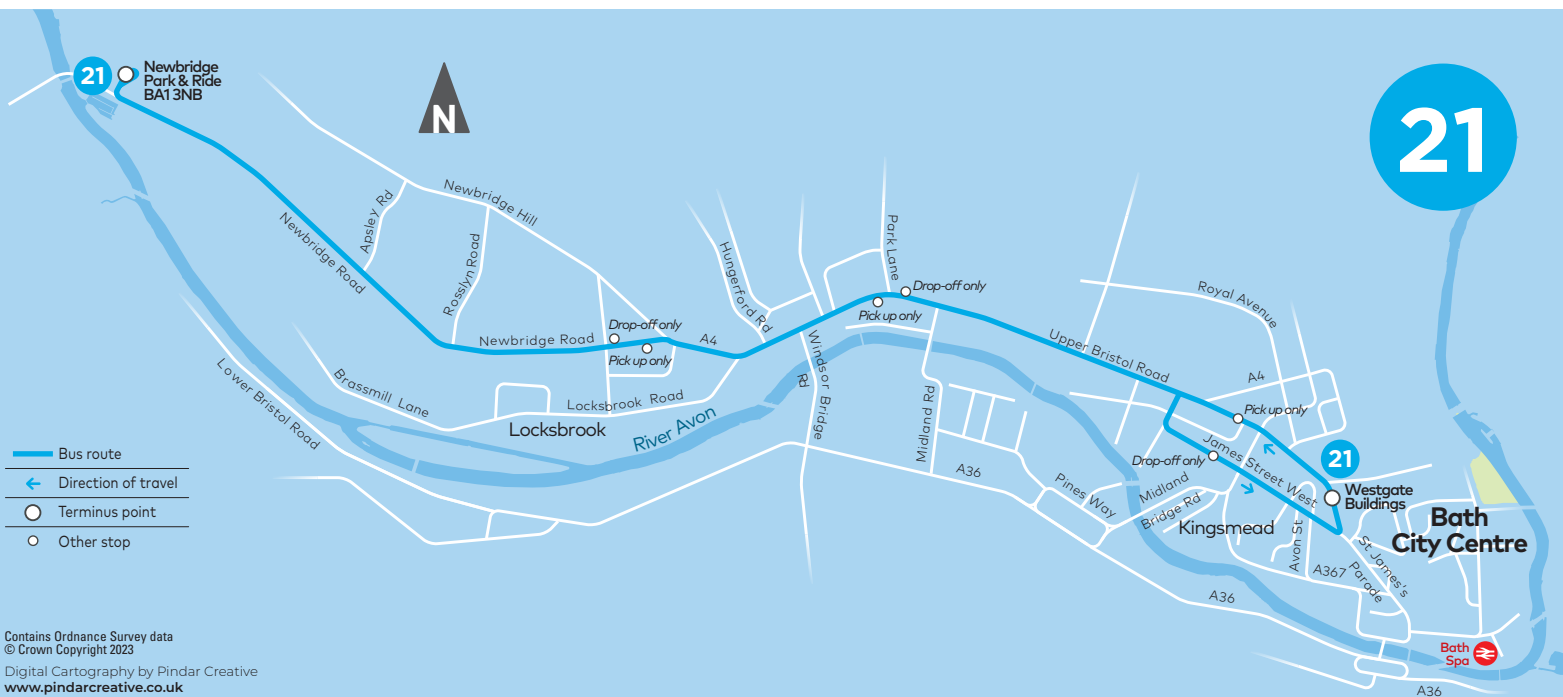

31

Lansdown Park & Ride

Journeys to Bath City Centre

via Lansdown Road

Valid from 28th August 2022

Monday to Saturday

First bus **0615**

Then every 15 minutes
at **00, 15, 30** and **45**
minutes past each hour

Journeys to Lansdown P&R

via Lansdown Road

Valid from 28th August 2022

Monday to Saturday

First bus **0630**

Then every 15 minutes
at **00, 15, 30** and **45**
minutes past each hour

Last bus **2030**

Sunday

- 31 route

- Direction of travel

- Terminus point

- Other stop

Diversion during Bath Christmas Market when Milsom Street is closed. Buses will serve Queen Square.

Queen Square

Milsom Street

Bath City Centre

41

Bath City Centre

- 41 route
- Direction of travel
- Terminus point
- Other stop

Odd Down
Park & Ride
BA2 8PA