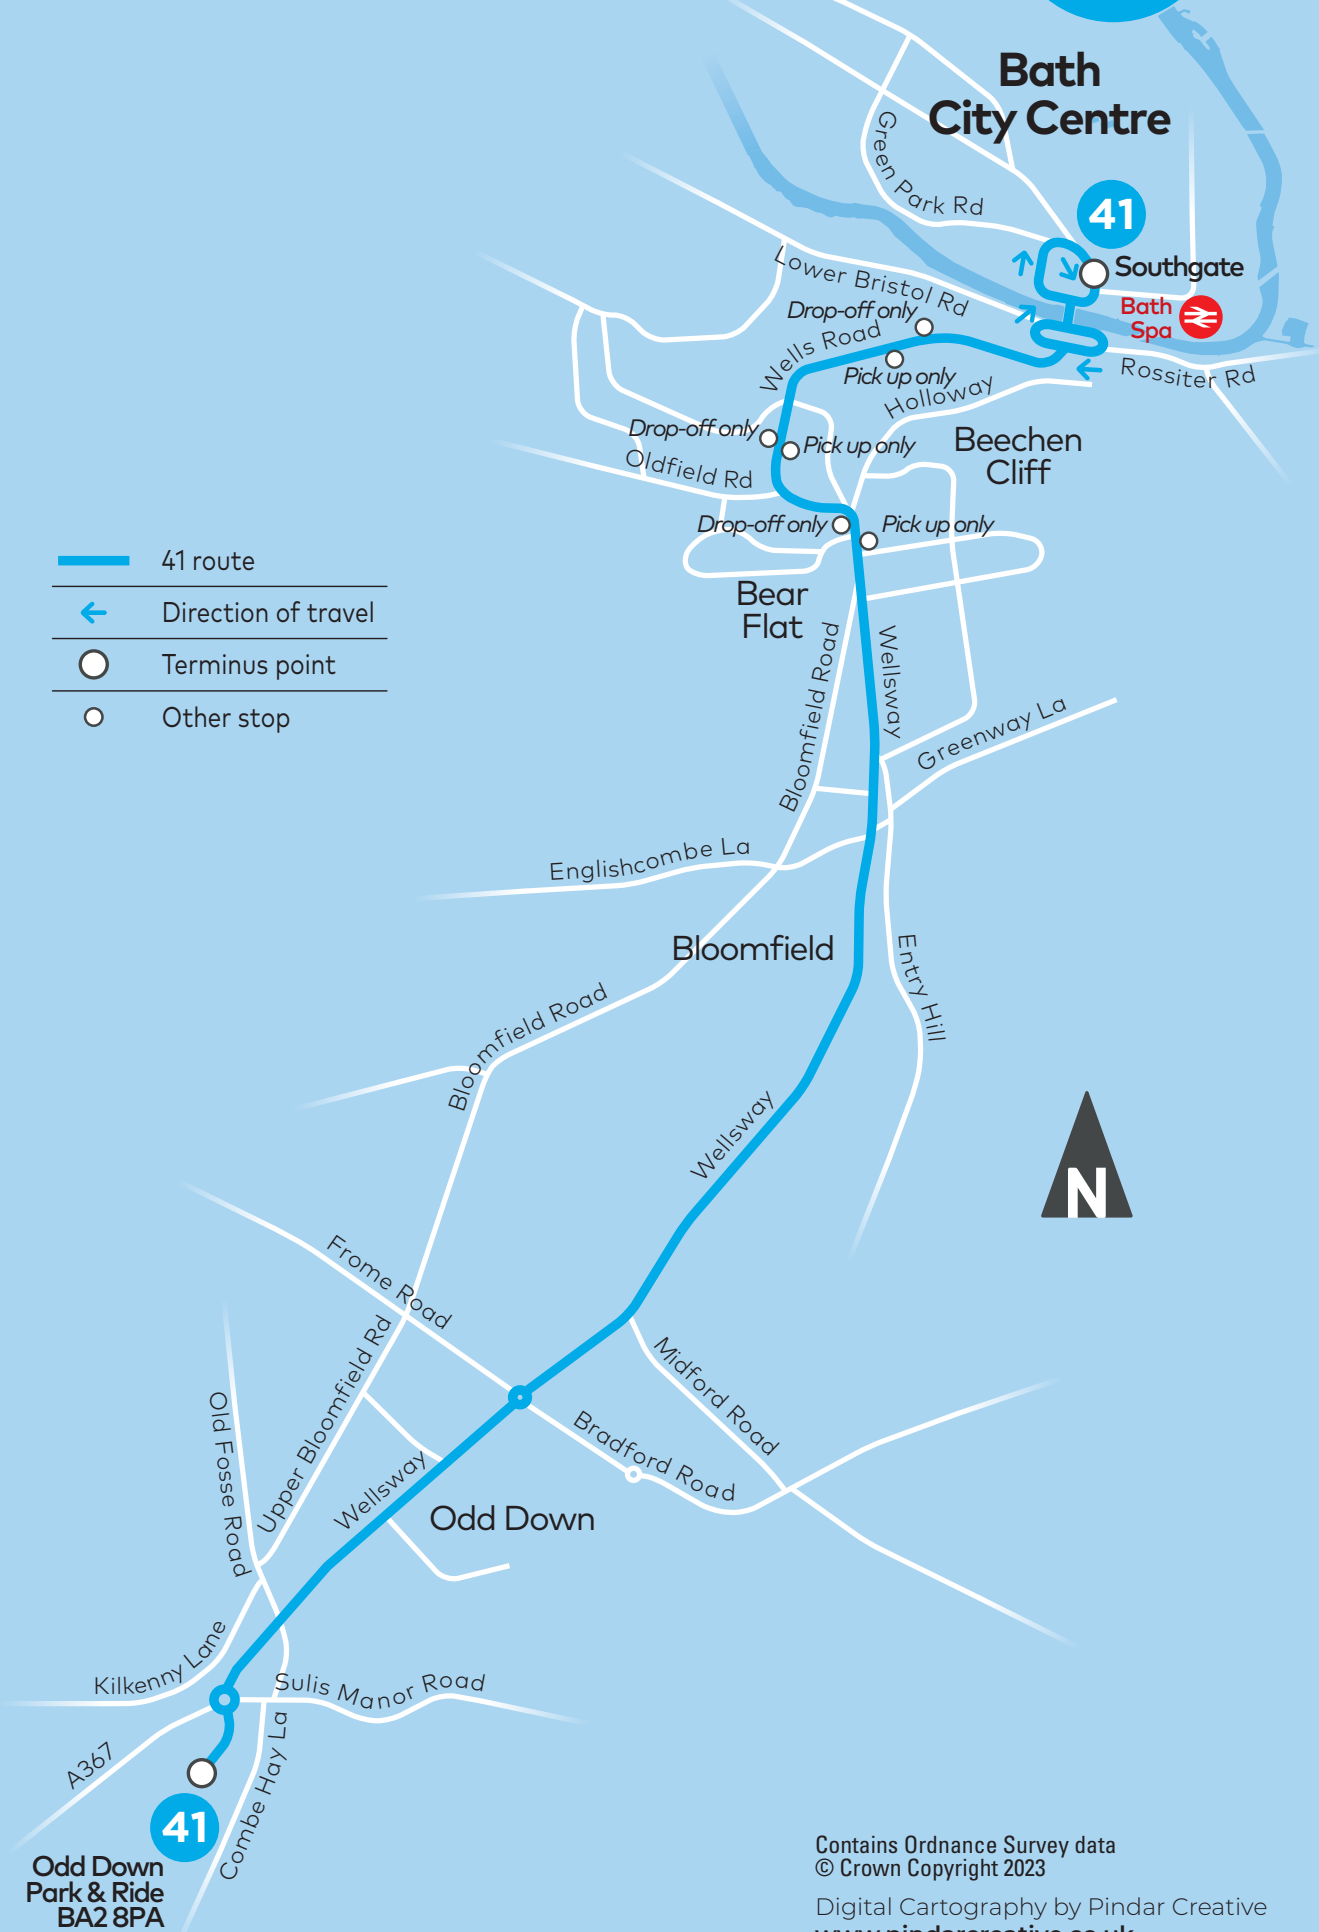

Journeys to Lansdown P&R

via Lansdown Road

Valid from 28th August 2022

Monday to Saturday

First bus **0630**

Then every 15 minutes
at **00, 15, 30** and **45**
minutes past each hour

Last bus **2030**

Sunday

First bus **0945**

Then every 15 minutes
at **00, 15, 30** and **45**
minutes past each hour

Last bus **1800**

Additional journeys will operate on Bath Christmas Market Days and Bath Marathon Days.

31
Lansdown
Park & Ride
BA19BJ

- 31 route

- Direction of travel

- Terminus point

- Other stop

Diversion during Bath Christmas Market when Milsom Street is closed. Buses will serve Queen Square.

Queen Square

Milsom Street

Bath City Centre

41

Bath City Centre

- 41 route
- Direction of travel
- Terminus point
- Other stop

Odd Down
Park & Ride
BA2 8PA