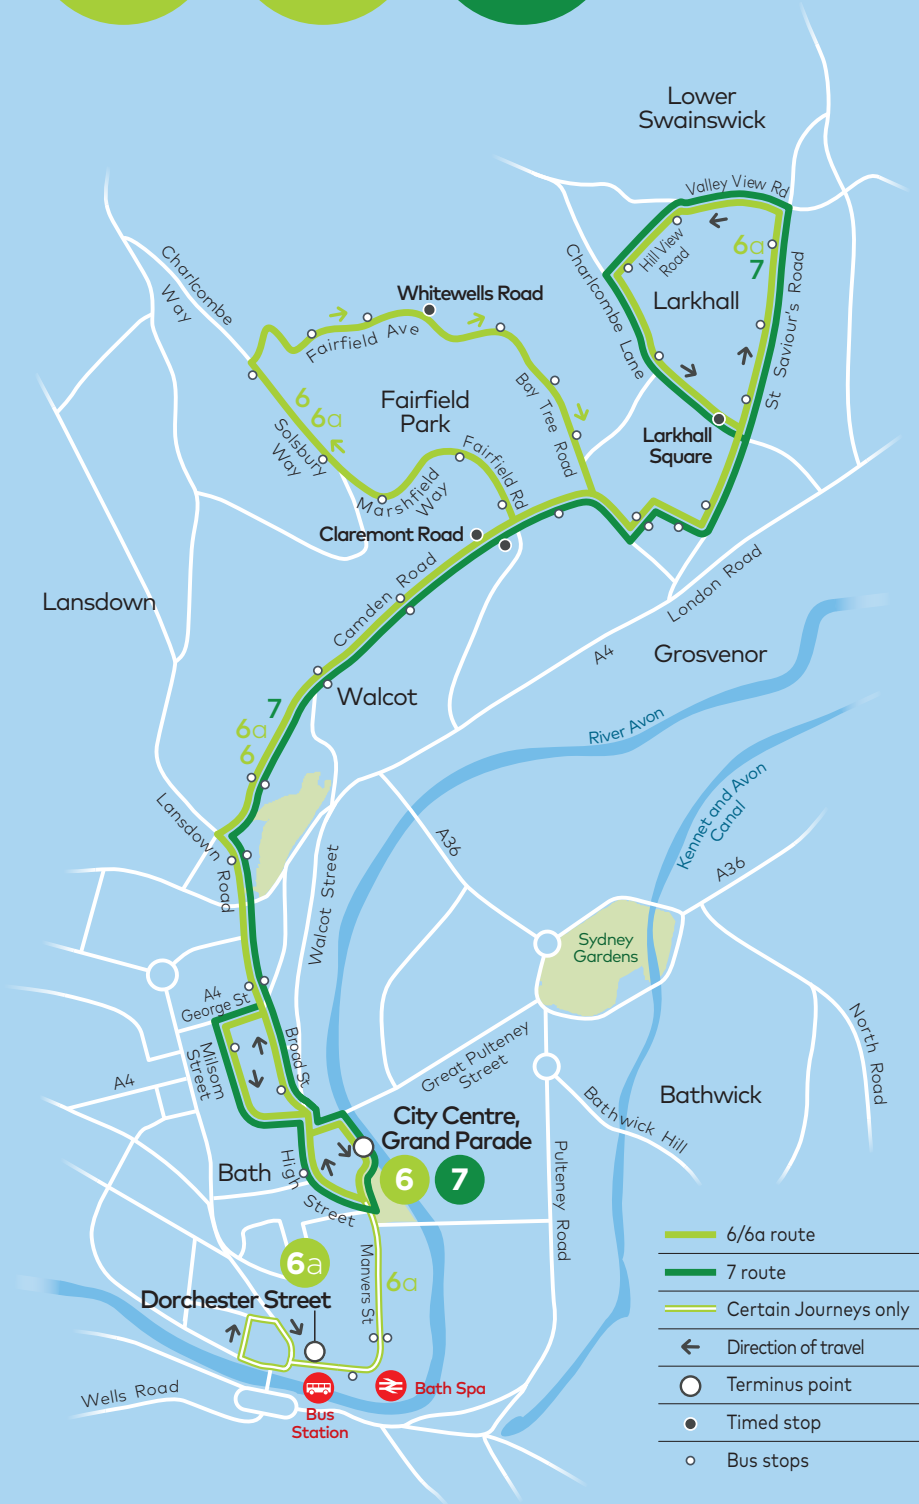

6 6a 7

Which ticket zones?

Bath Zone - tickets valid throughout

West of England Zone - tickets valid throughout

See firstbus.co.uk/zones

Contains Ordnance Survey data
© Crown Copyright 2024

Digital Cartography by Pindar Creative
www.pindarcreative.co.uk