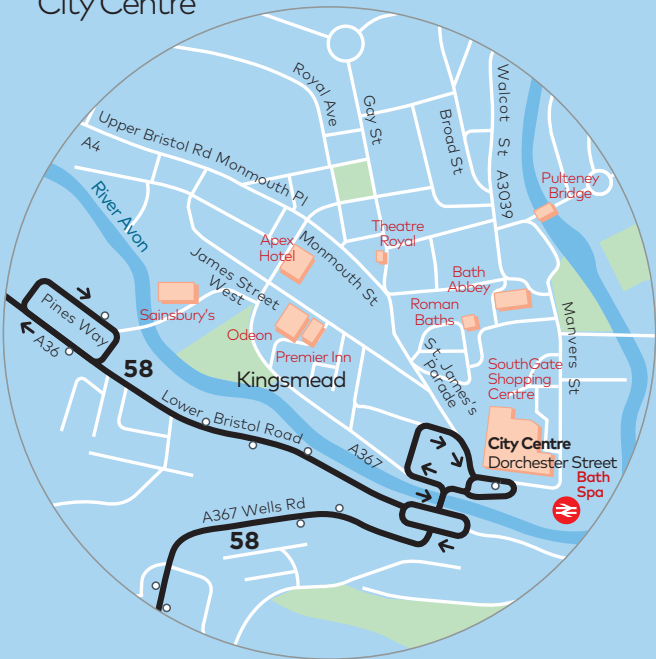

**58****Odd Down Park & Ride - Twerton Mill**

via Bath City Centre

Valid from 1 September 2024

**Monday to Friday** (except Public Holidays)

	Service Number	58	58	58	58
<b>Odd Down Park &amp; Ride</b>		0450	0520	0550	0620
City Centre, Dorchester Street (Bl)		0458	0528	0558	0628
<b>Twerton Mill</b>		0506	0536	0606	0636

	Service Number	58	58
<b>Twerton Mill</b>		0506	0536
<b>Odd Down Park &amp; Ride</b>		0520	0550

**Saturdays, Sundays and Public Holidays - no service**

Buses do not run via Dorchester Street when travelling towards Odd Down Park &amp; Ride.

### Bath City Centre

### Bath City Centre

58

- 58 route
- Direction of travel
- Terminus point
- Other stop