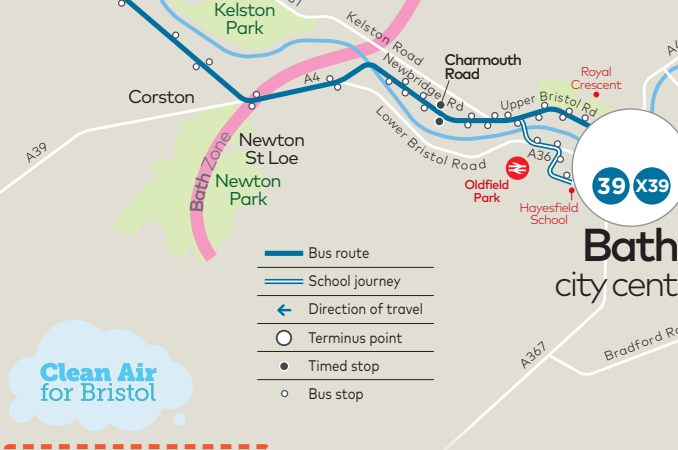

Bath city centre

- Bus route
- School journey
- ← Direction of travel
- Terminus point
- Timed stop
- Bus stop

Clean Air for Bristol

Clean Air Zone
www.bristol.gov.uk/cleanairzone

Contains Ordnance Survey data
© Crown Copyright 2024
Digital Cartography by Pindar Creative
www.pindarcreative.co.uk