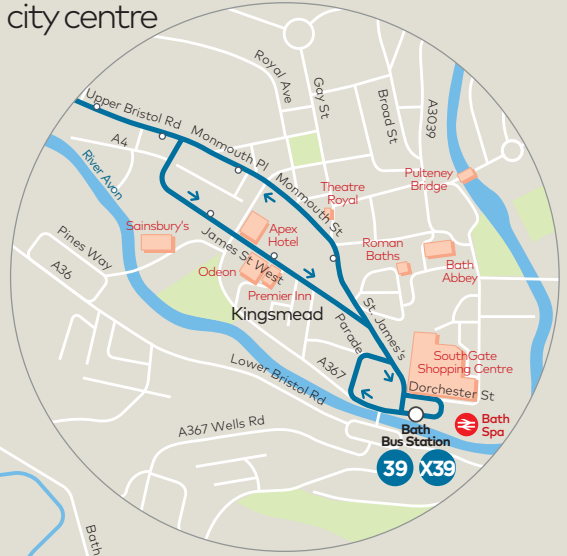

For daytime buses between Bristol and Keynsham please see services 349 and 522

Some Internet search engines will provide links to old timetables. Please check firstbus.co.uk to ensure you have the up to date timetable.

39 X39

Which ticket zones?

- Bath Zone** - tickets valid as far as The Globe, Newton St Loe
 - Bristol Zone** - tickets valid as far as Keynsham Ellsbridge House
 - West of England Zone** - tickets valid throughout
- See firstbus.co.uk/zones

Bath city centre

Bristol city centre

Bath city centre

Clean Air Zone
www.bristol.gov.uk/cleanairzone

- Bus route
- School journey
- ← Direction of travel
- Terminus point
- Timed stop
- Bus stop

Contains Ordnance Survey data
 © Crown Copyright 2024
 Digital Cartography by Pindar Creative
www.pindarcreative.co.uk