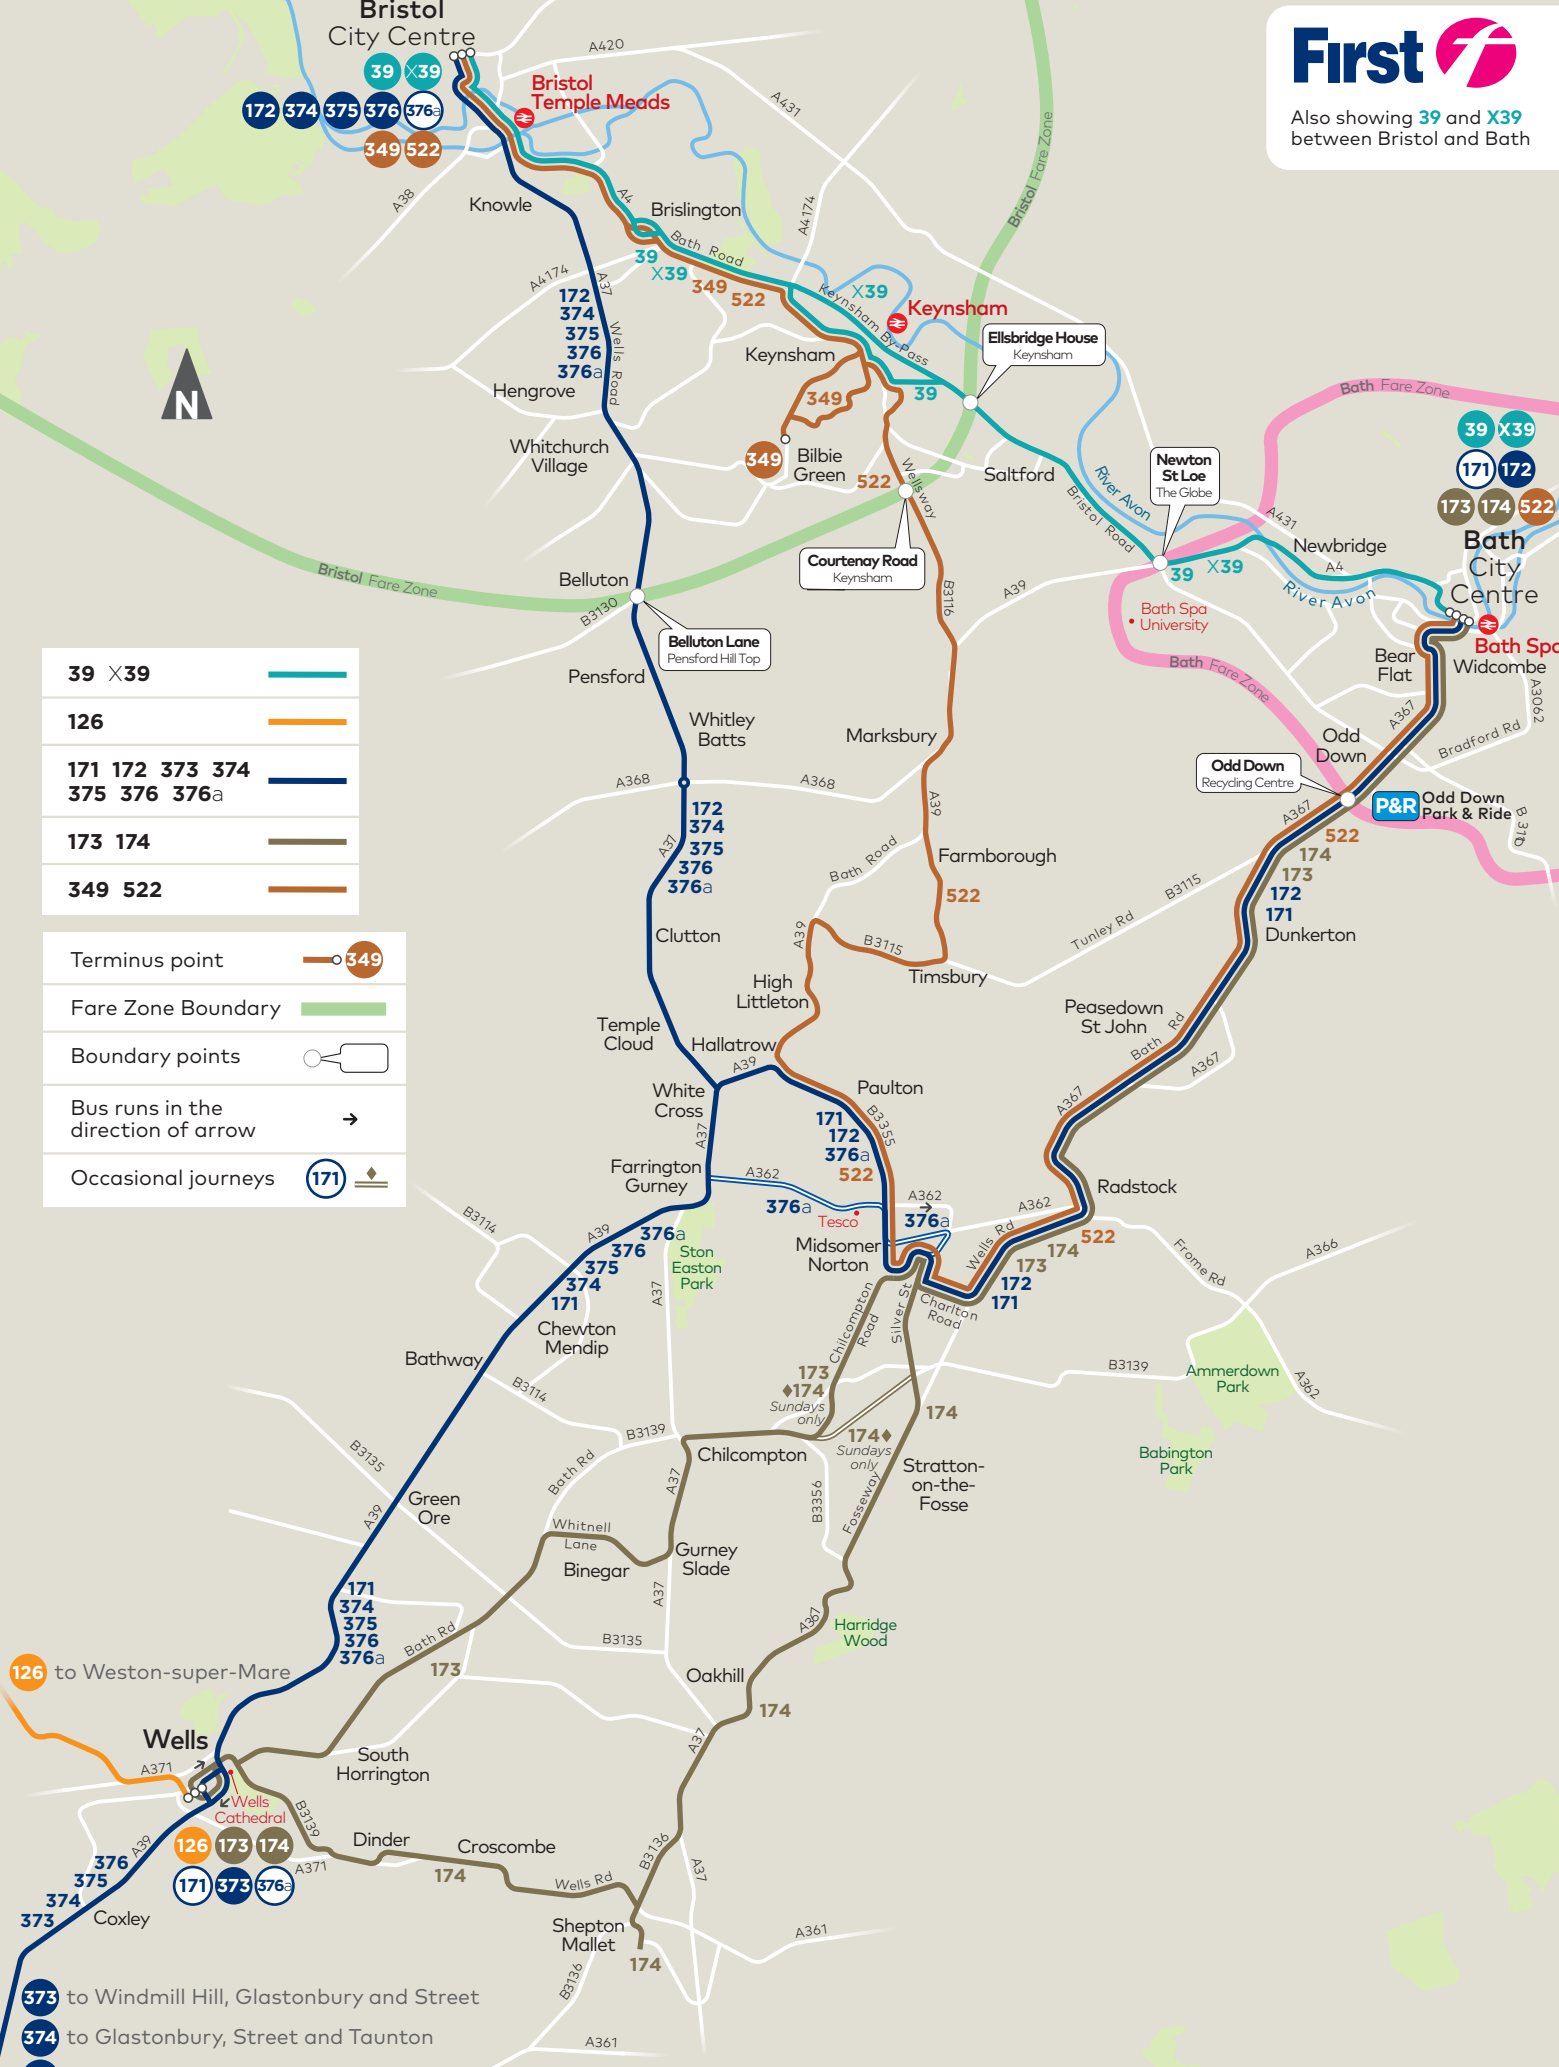

39 X39	
126	
171 172 373 374 375 376 376a	
173 174	
349 522	

Terminus point	
Fare Zone Boundary	
Boundary points	
Bus runs in the direction of arrow	
Occasional journeys	

- 373 to Windmill Hill, Glastonbury and Street
- 374 to Glastonbury, Street and Taunton
- 375 to Glastonbury, Street and Bridgwater
- 376 to Glastonbury, Street and Yeovil