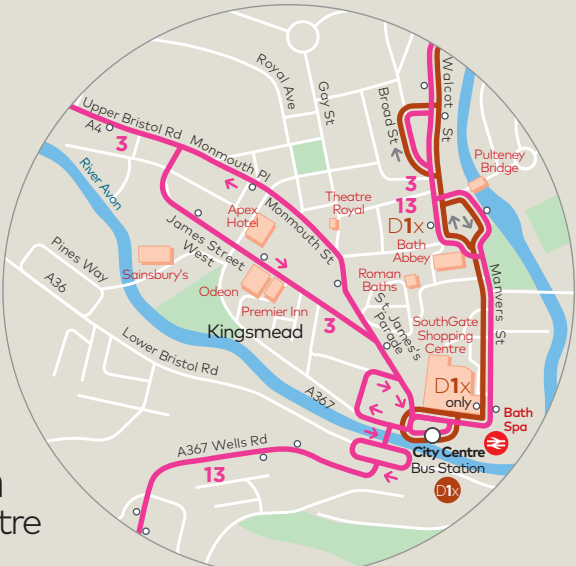

## Elmhurst - Bath City Centre - Foxhill

via Batheaston

Valid from 1 September 2024

## Foxhill - Bath City Centre - Elmhurst

via Batheaston

## Saturday (except Public Holidays)

Service Number	13	13	13	13	13	13	13	13	13	13	13	13	13	13	
<b>Foxhill, Kewstoke Road</b>		0626	0706	0801	0857	0942	1048	1132	1229	1326	1424	1522	1620	1712	1815
Bath Bus Station (6)	arr	0643	0723	0818	0915	1002	1108	1155	1252	1349	1447	1540	1638	1730	1833
Bath Bus Station (6)	dep	0648	0728	0822	0925	1002	1108	1200	1257	1354	1452	1545	1650	1735	1833
Bailbrook House		0659	0740	0835	0938	1016	1122	1214	1313	1410	1509	1603	1707	1752	1850
<b>Stambridge, Elmhurst Estate</b>		0704	0744	0839	0942	1020	1126	1219	1317	1415	1513	1607	1712	1757	1855

**Which ticket zones?**

**Bath Zone** - tickets valid throughout

**West of England Zone** - tickets valid throughout

See [firstbus.co.uk/zones](http://firstbus.co.uk/zones)

- Bus routes 3 13
- Bus route D1x
- Occasional journey
- ← Direction of travel
- Terminus point
- Timed stop