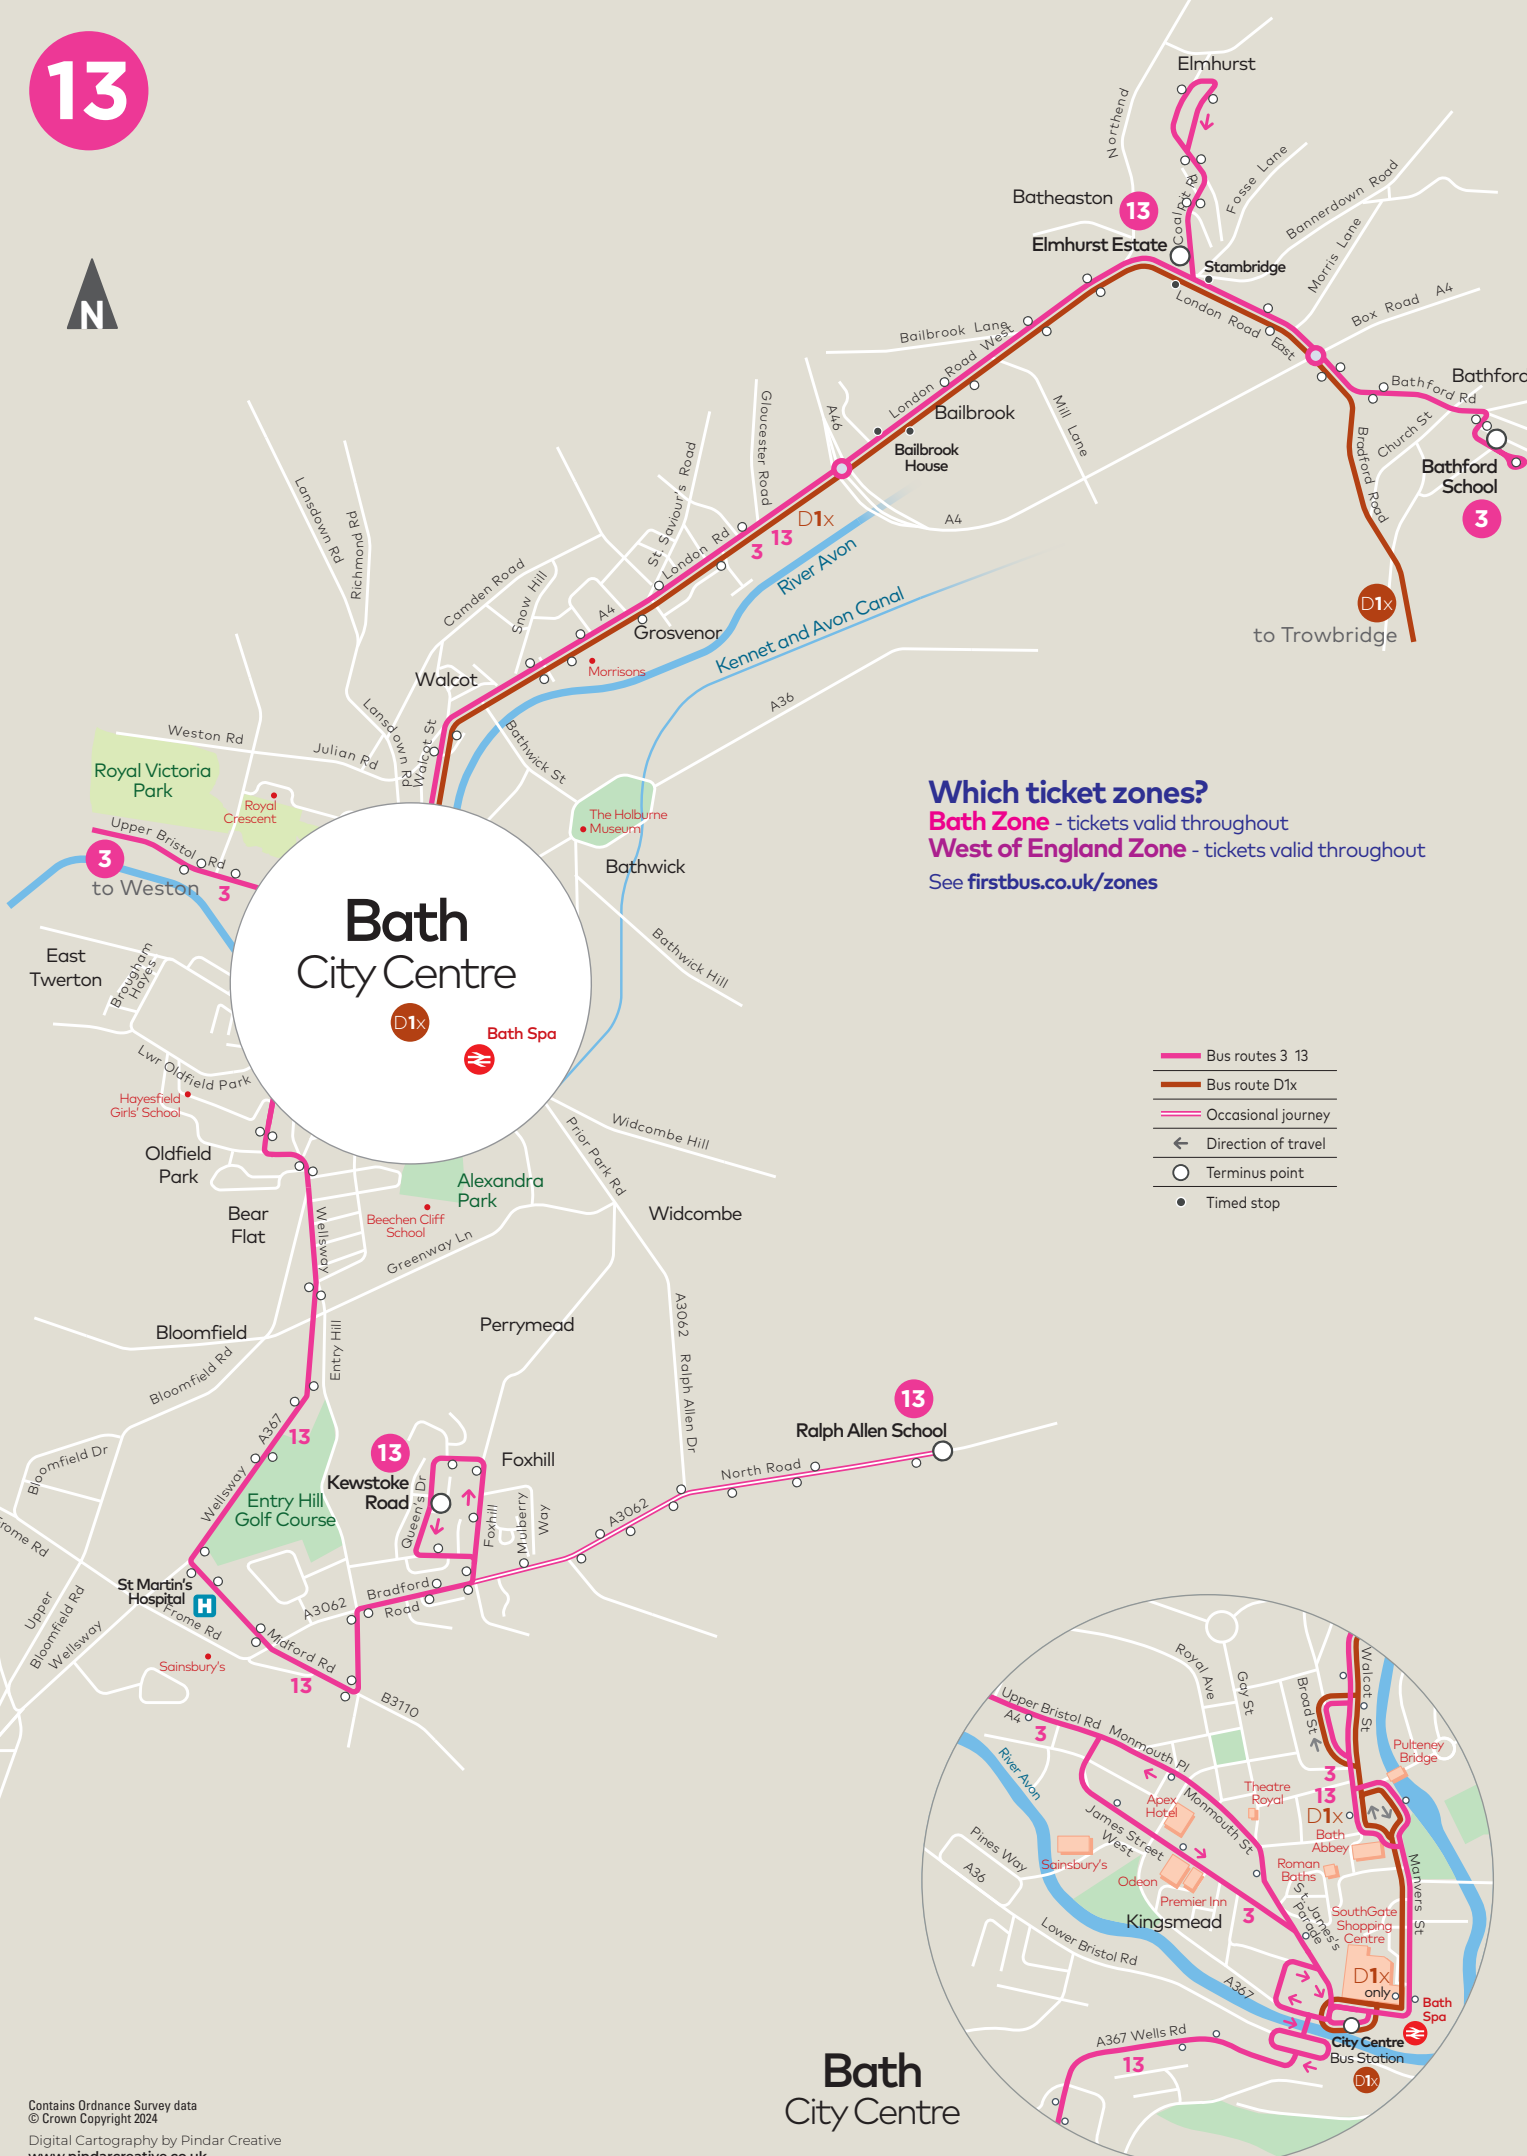

## Elmhurst - Bath City Centre - Foxhill

via Batheaston

Valid from 1 September 2024

## Foxhill - Bath City Centre - Elmhurst

via Batheaston

## Monday to Friday (except Public Holidays)

Service Number	13	13	13	13	13	13	13	13	13	13	13	13	13	13	13		
Ralph Allen School Grounds		—	—	—	0838	—	—	—	—	—	—	—	—	—	—		
<b>Foxhill, Kewstoke Road</b>		0605	0646	0745	0853	0951	1053	1145	1241	1334	1430	1523	1621	1723	1821	1918	2006
Bath Bus Station (6)	arr	0622	0703	0806	0922	1013	1114	1205	1300	1353	1449	1546	1642	1743	1840	1935	2022
Bath Bus Station (6)	dep	0624	0705	0808	0925	1015	1116	1207	1302	1355	1451	1548	1644	1745	1842	—	—
Bailbrook House		0633	0718	0823	0938	1029	1130	1222	1318	1411	1507	1608	1711	1812	1903	—	—
<b>Stambridge, Elmhurst Estate</b>		0637	0723	0829	0943	1034	1135	1227	1323	1416	1512	1613	1716	1817	1908	—	—

**Which ticket zones?**

**Bath Zone** - tickets valid throughout

**West of England Zone** - tickets valid throughout

See [firstbus.co.uk/zones](http://firstbus.co.uk/zones)

- Bus routes 3 13
- Bus route D1x
- Occasional journey
- ← Direction of travel
- Terminus point
- Timed stop