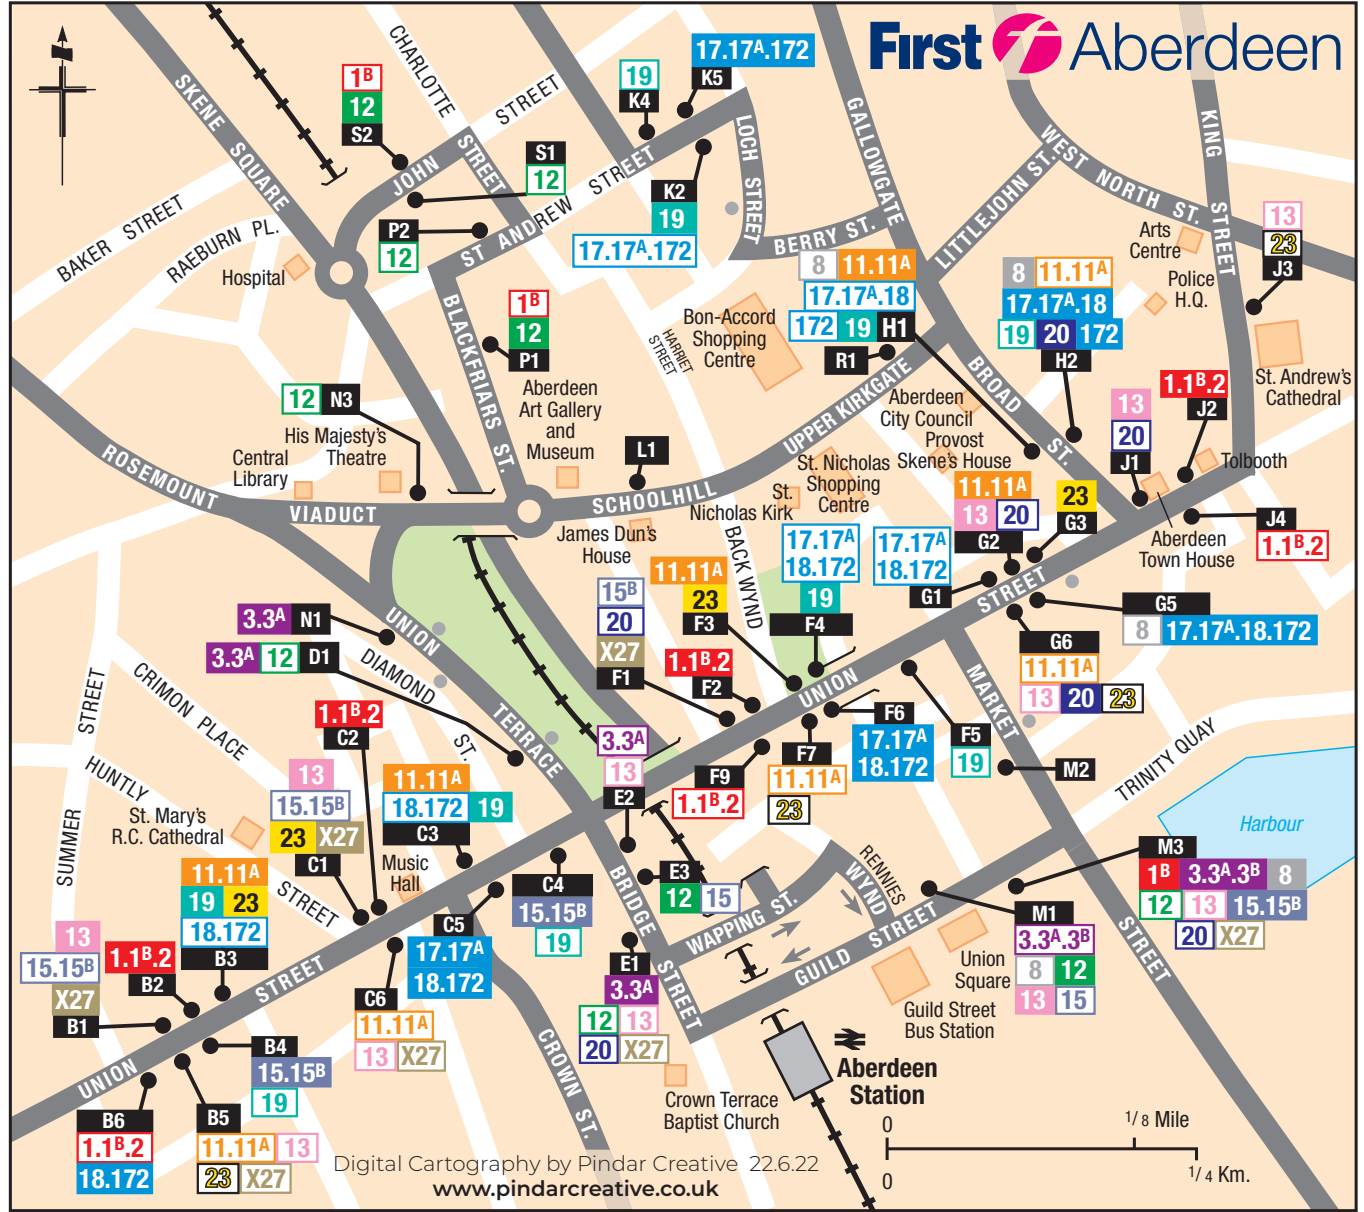

# Where to find your bus in ABERDEEN CITY CENTRE

Digital Cartography by Pindar Creative 22.6.22  
[www.pindarcreative.co.uk](http://www.pindarcreative.co.uk)