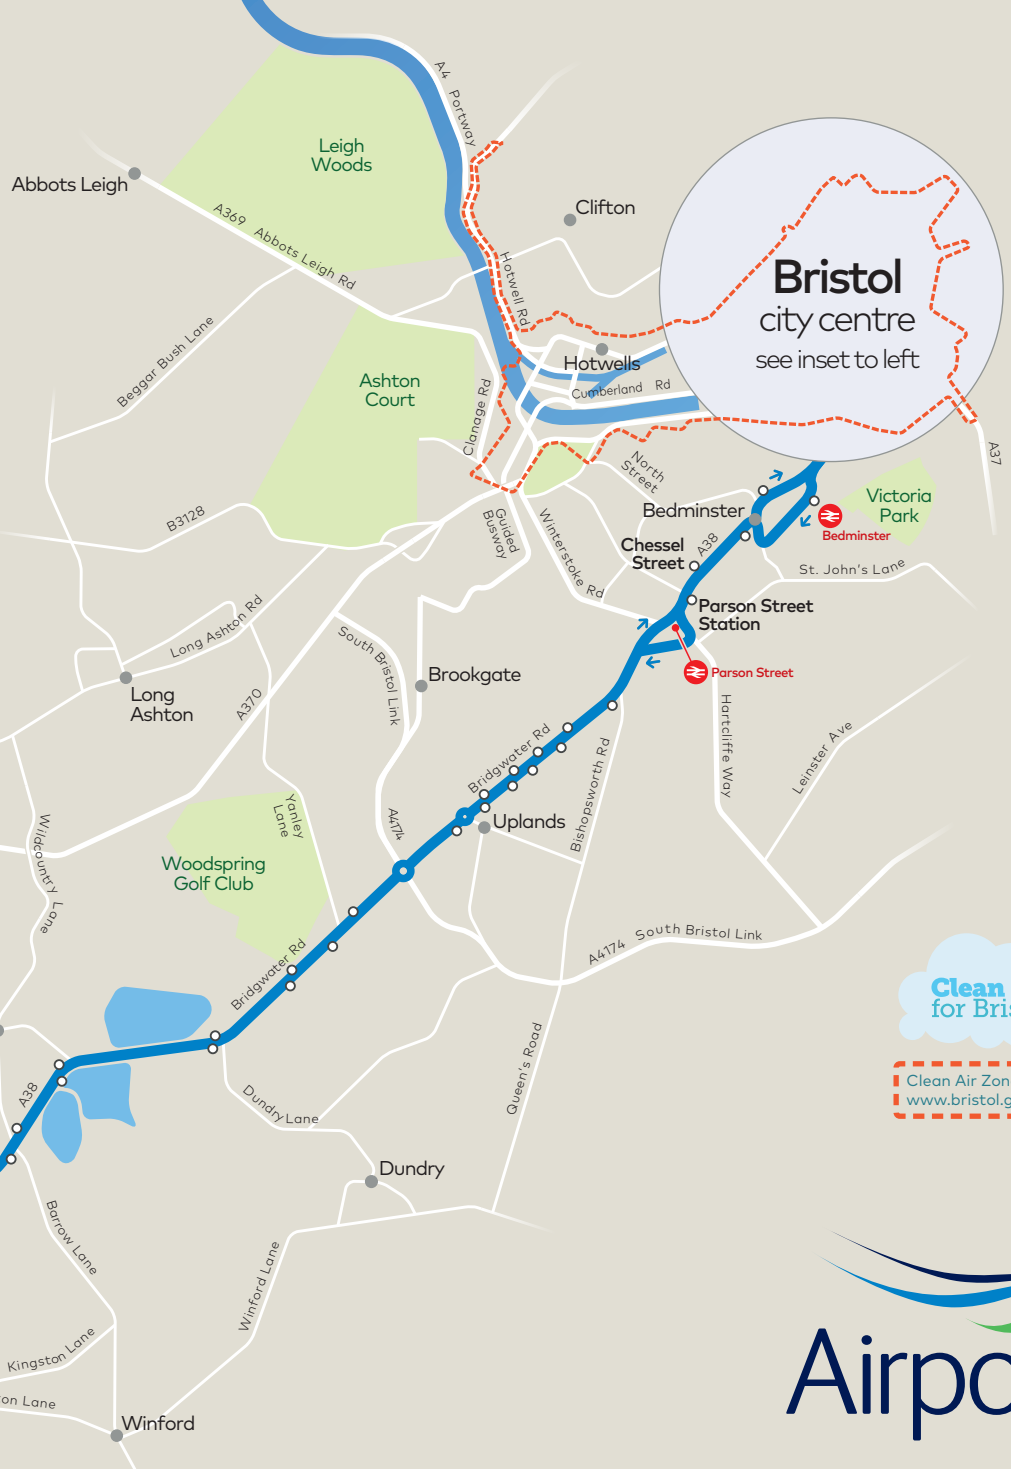

Clean Air Zone
www.bristol.gov.uk/cleanairzone

AirportFlyer Service A1

Looking for the A3 to Weston-super-Mare?
This service departs from the Airport Bus Station, Stand 6.

Contains Ordnance Survey data
© Crown Copyright 2023
Digital Cartography by Pindar Creative
www.pindarcreative.co.uk