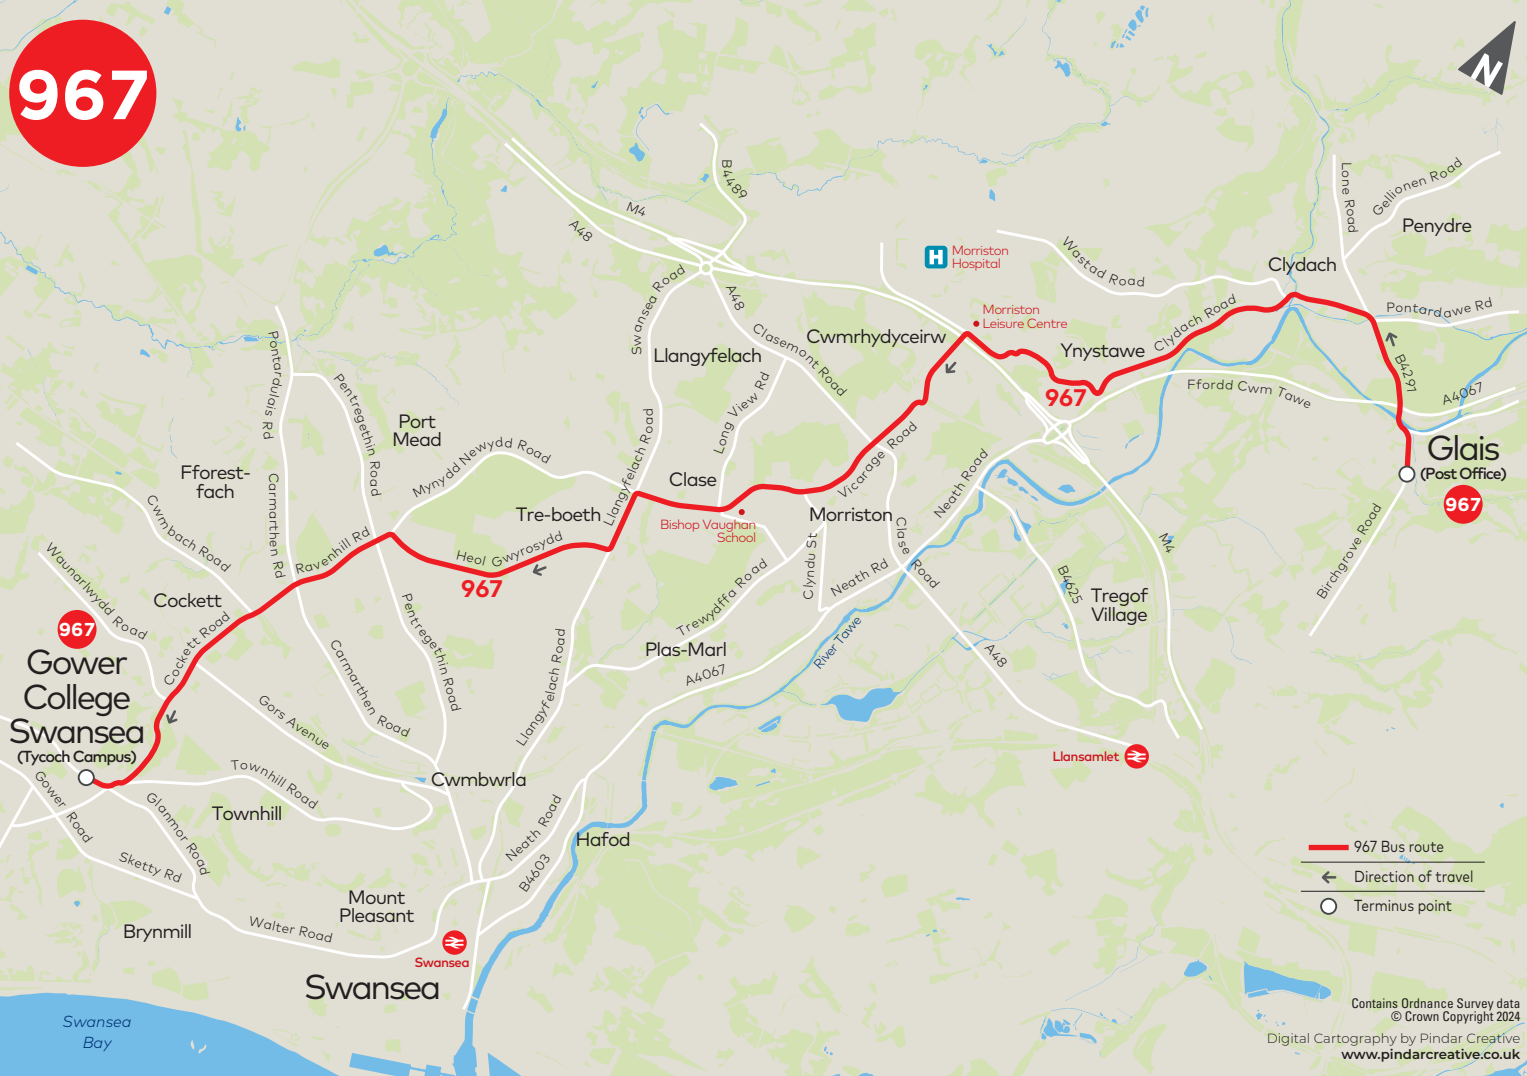

College days only except Public Holidays*Service Number* **967**

Glais Post Office	0740
Clydach Mond	0745
Ynystawe Hill	0750
Christopher Road	0753
Chemical Road Upper	0803
Vicarage Road Roundabout	0806
Bishop Vaughan School	0811
Caersalem Cross	0815
Penlan Roundabout	0821
Caereithen Cross	0824
Fforestfach Cross	0832
Cockett Inn	0839
Swansea College	0842

No service on any other days

967

- 967 Bus route
- Direction of travel
- Terminus point