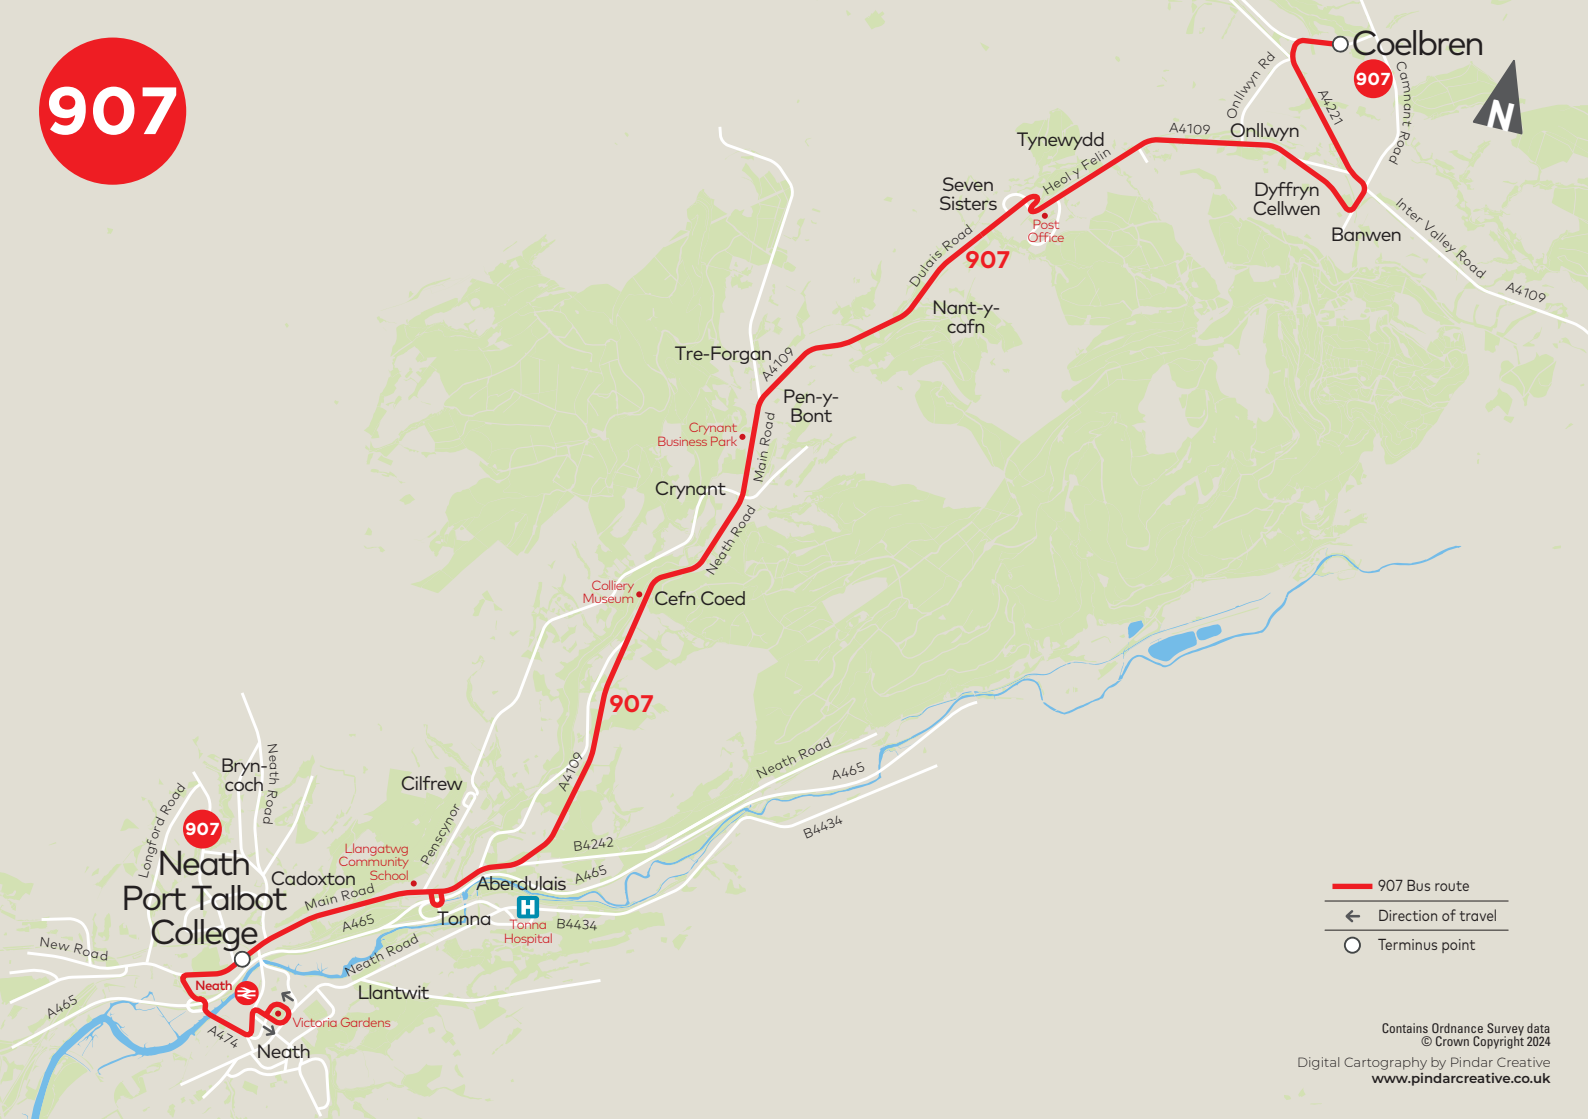

907**Coelbren – Neath****College days only** except Public Holidays*Service Number* **907**

Moriah Chapel	0730
Roman Road	0735
Onllwyn Social Club	0740
Seven Sisters Post Office	0750
The Crescent	0805
Cefn Coed Colliery Museum Q	0808
Aberdulais Falls	0814
Green Dragon	0819
Neath Port Talbot College	0823
Neath Bus Station	0834

No service on any other days**907****Neath – Coelbren****College days only** except Public Holidays*Service Number* **907**

Neath Port Talbot College	1640
Green Dragon	1644
Aberdulais Falls	1649
Cefn Coed Museum	1655
Crynant Square	1658
Seven Sisters Post Office	1713
Onllwyn Social Club	1720
Banwen Rugby Club	1724
Moriah Chapel	1730

No service on any other days

907

- 907 Bus route
- Direction of travel
- Terminus point