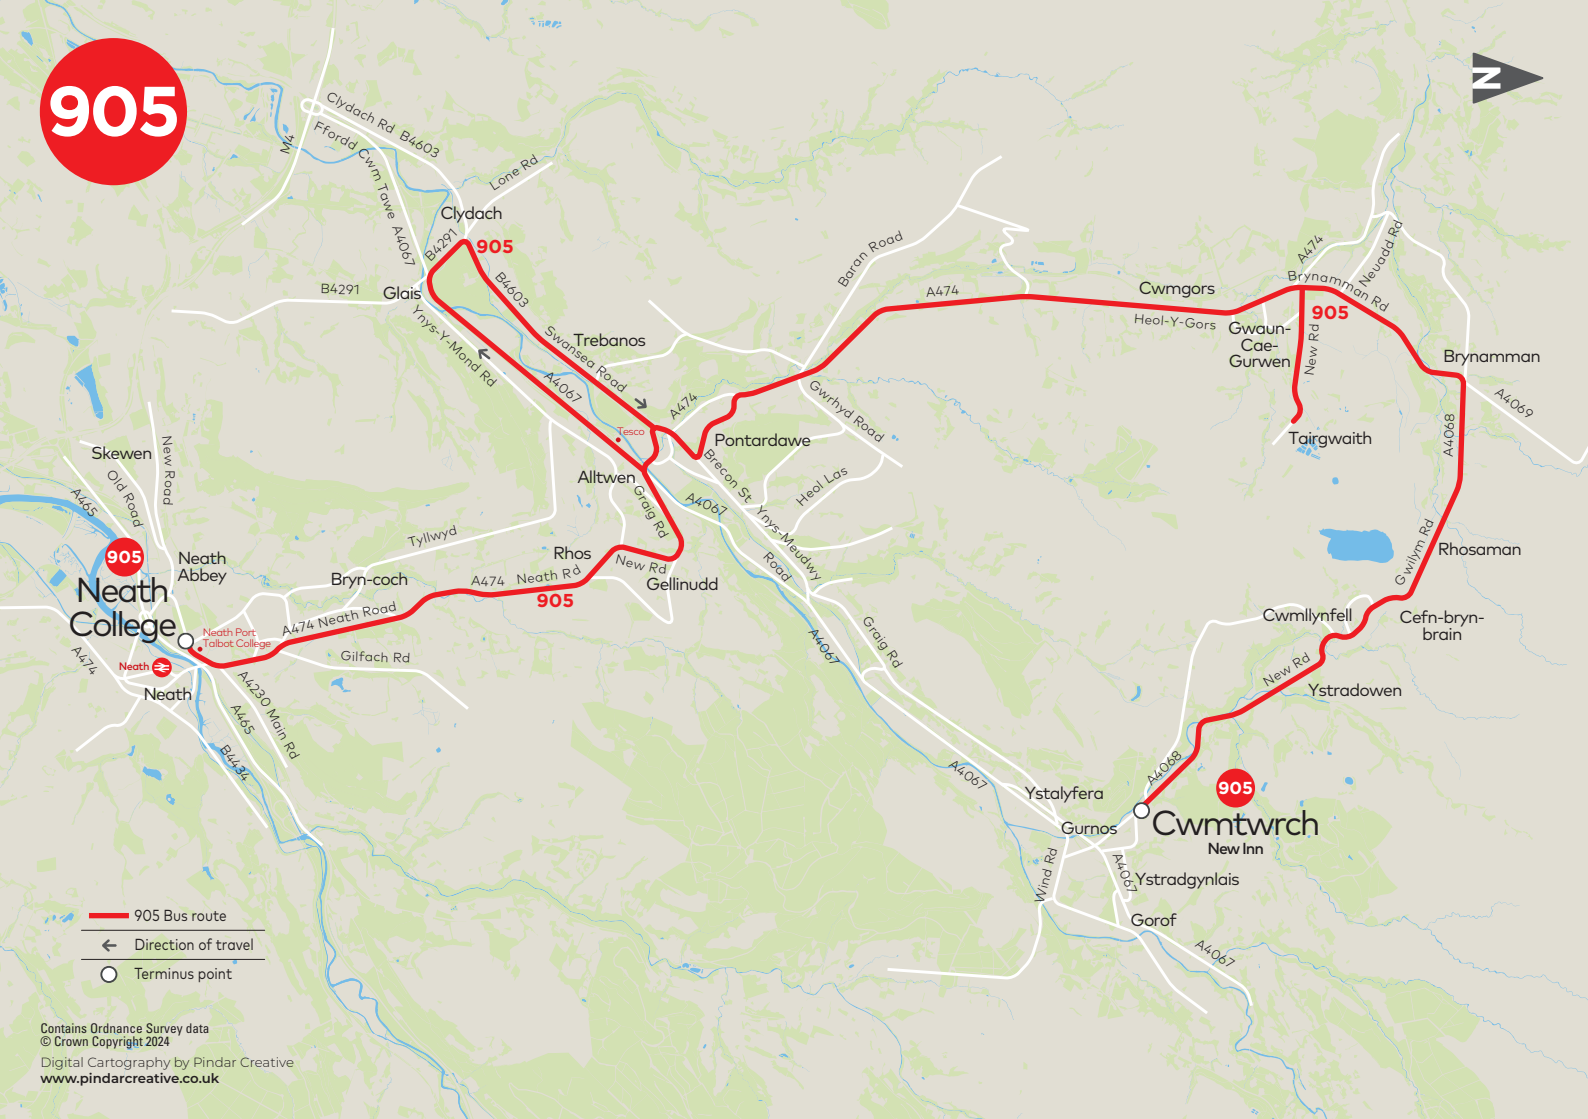

**905****Neath College – Cwmtwrch****College days only** except Public Holidays*Service Number* **905**

<b>Neath Port Talbot College</b>	1640
Rhos Post Office	1651
Pontardawe Road	1702
Jubilee By-Pass	1711
Alltywerin	1718
Gwaun Cae Gurwen Square	1734
Community Hall	1739
Cwmllynfell Chapel	1757
<b>Cwmtwrch Welsh School</b>	1805

**No service on any other days**

# 905

-  905 Bus route
-  Direction of travel
-  Terminus point