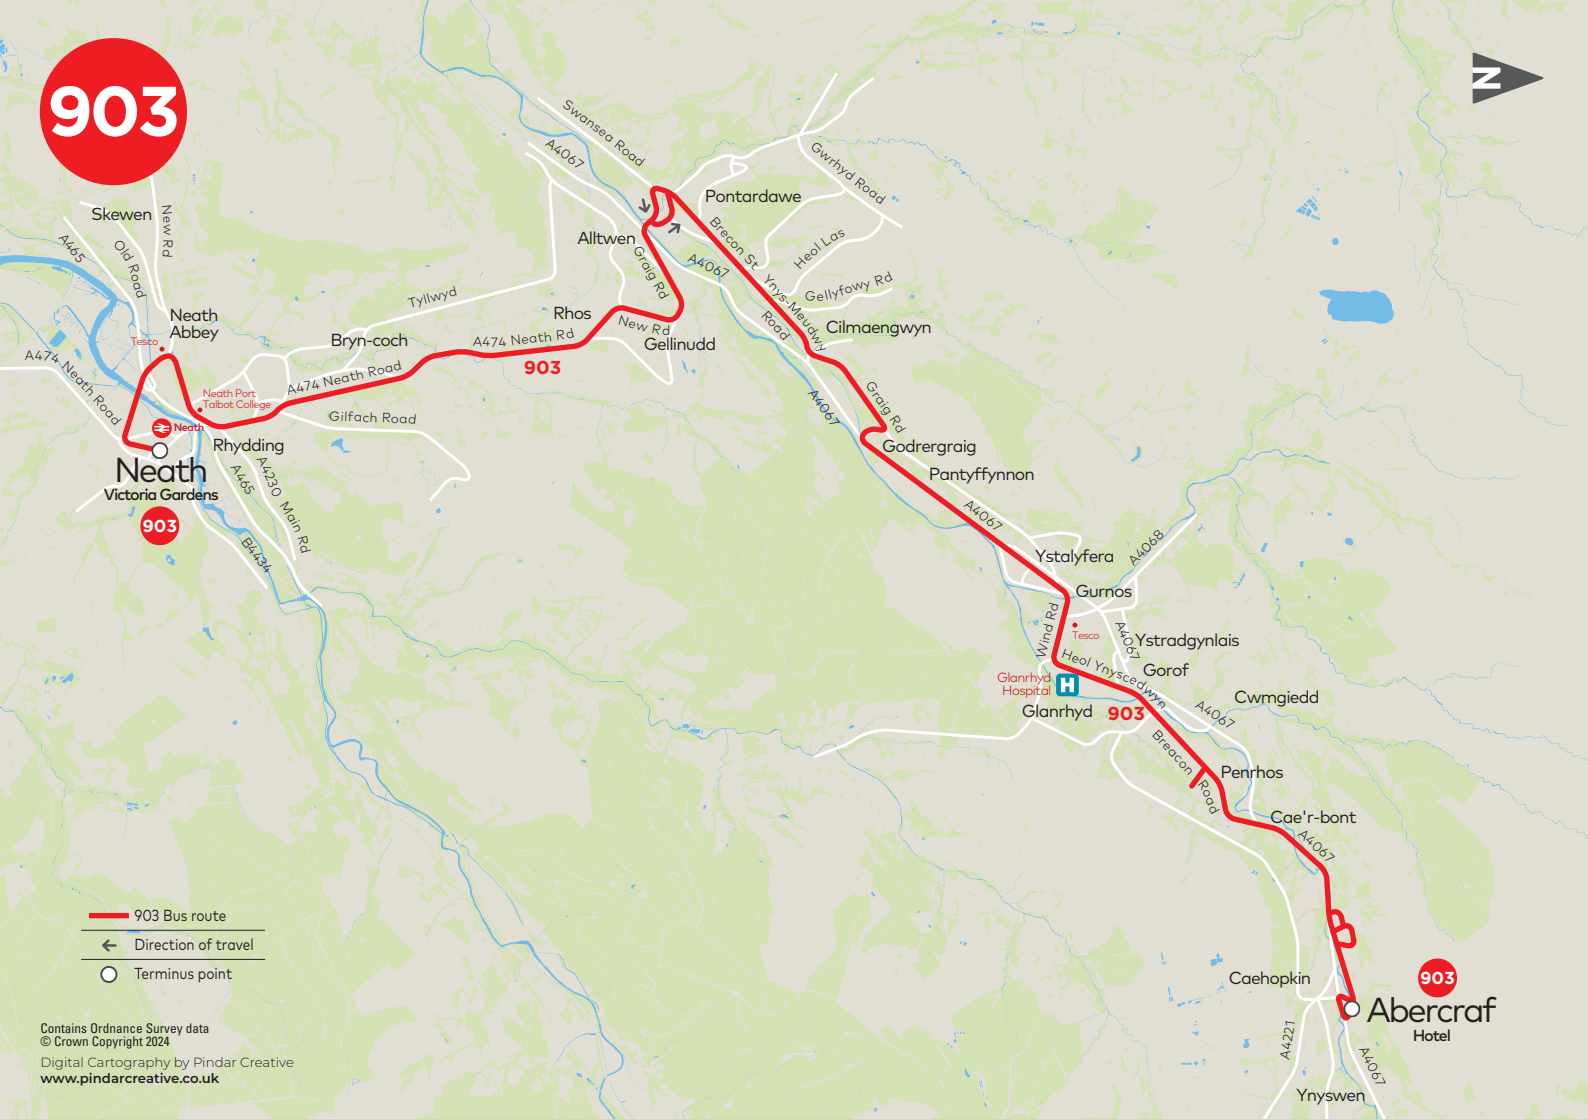

903**Abercraf – Neath****College days only** except Public Holidays*Service Number* **903**

Abercraf Inn	0740
Enterprise Park	0745
Glanrhyd Hospital	0753
New Swan Inn	0758
Godre'r-graig Primary School	0808
Jubilee By-Pass	0818
Rhos Post Office	0823
Neath Port Talbot College	0838

No service on any other days**903****Neath – Abercraf****College days only** except Public Holidays*Service Number* **903**

Neath Bus Station	1635
Neath Port Talbot College	1645
Rhos Post Office	1655
Jubilee By-Pass	1709
Godre'r-graig School	1719
Capital Shops	1727
Glanrhyd Hospital	1730
Isyrhos	1739
Abercraf Inn	1744

No service on any other days

903

- 903 Bus route
- Direction of travel
- Terminus point

903
Abercraf
Hotel