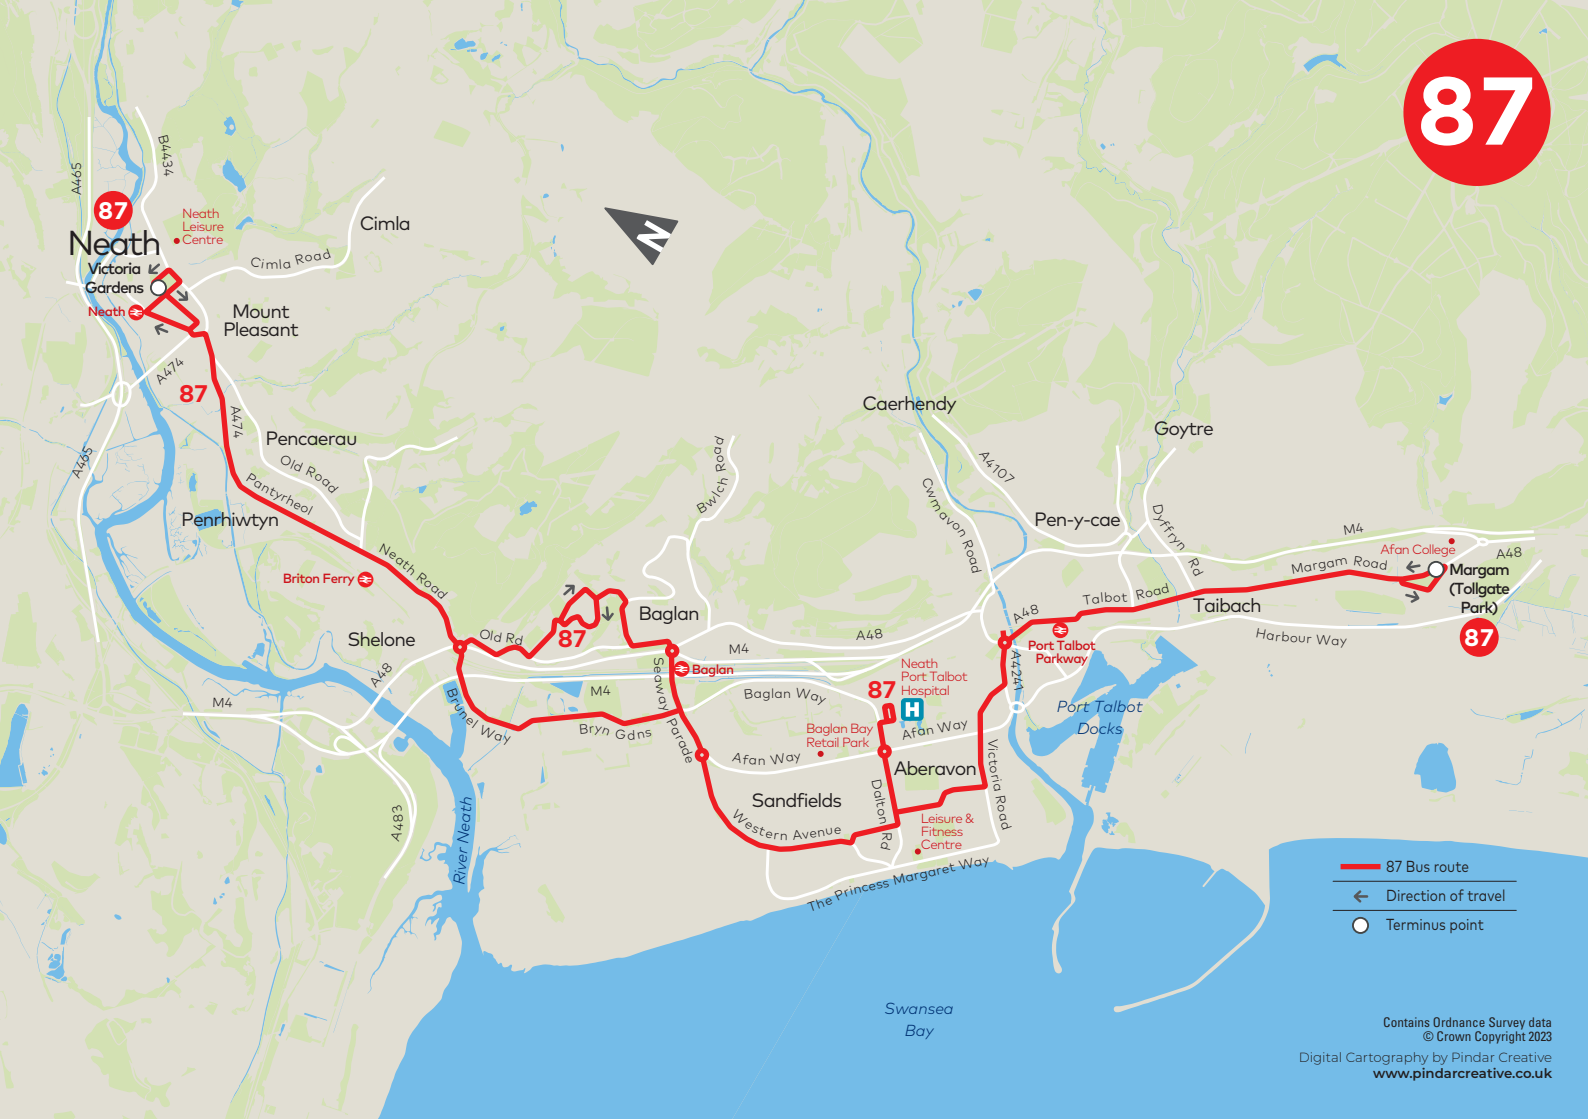

## No service on Sundays and Public Holidays

- 87 Bus route
- Direction of travel
- Terminus point