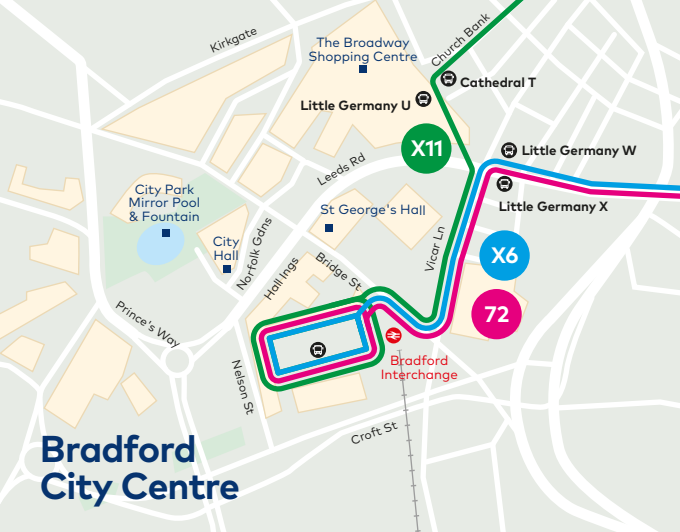

Park Row

Headrow D

Vicar Ln

George St Dyer St

Leeds Bus Station

St Peters St

Wellington H

Wellington St

Infirmiry St

York St

Wellington I

Wellington I

Wellington C

Leeds

Leeds City Centre

Kirkgate

The Broadway Shopping Centre

Church Bank

Little Germany U

Cathedral T

X11

Little Germany W

City Park Mirror Pool & Fountain

Leeds Rd

Prince's Way

Nelson St

Bradford Interchange

72

Croft St