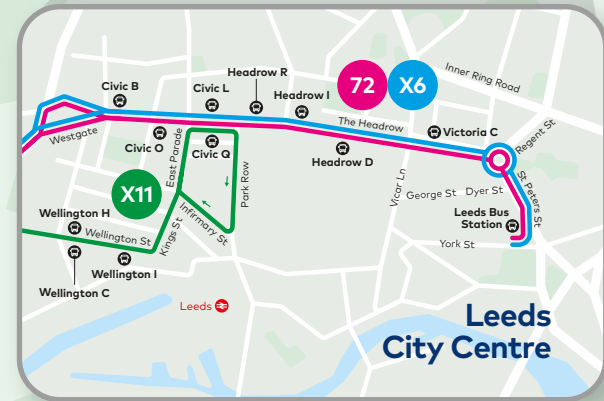

# Bradford to Leeds

72 X6 X11

**Key**

- Railway Station
- Bus stop
- School / University

Civic B

Headrow R

Civic L

Headrow I

Inner Ring Road

Westgate

Civic O

Civic Q

The Headrow

Victoria C

Regent St

East Parade

Park Row

Headrow D

Vicar Ln

George St Dyer St

Leeds Bus Station

St Peters St

Wellington H

Wellington St

Prince's Way

Nelson St

Bradford Interchange

72

Croft St