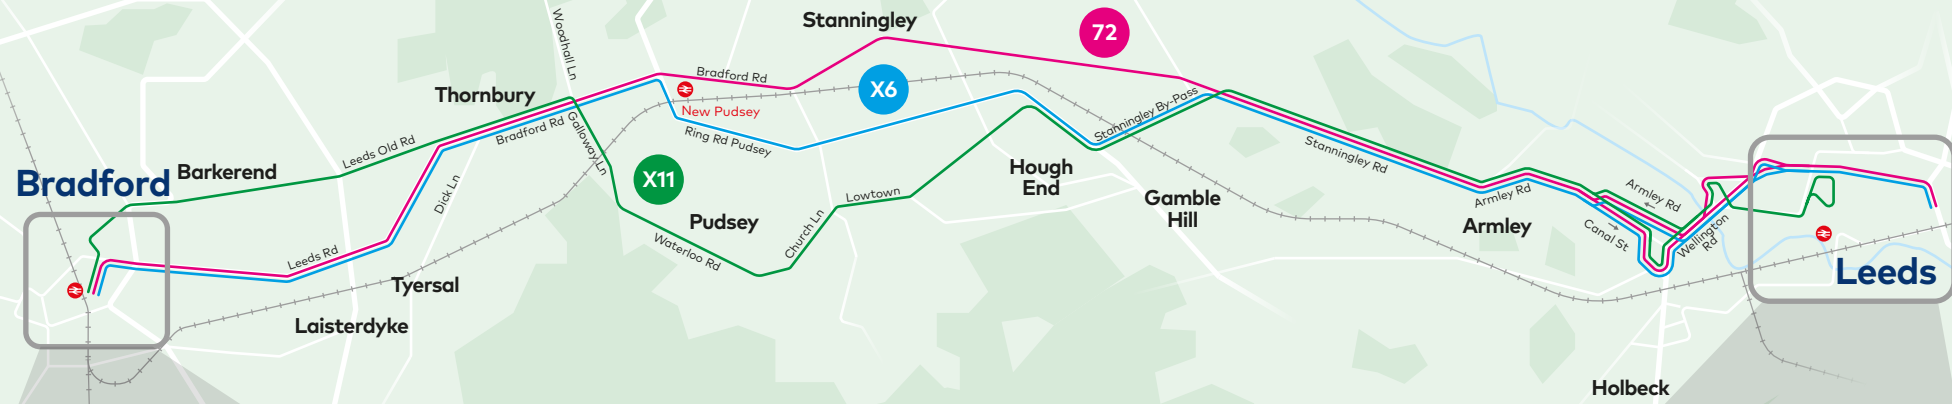

# Bradford to Leeds

72 X6 X11

**Key**

- Railway Station
- Bus stop
- School / University

Civic B

Headrow R

Civic L

Headrow I

Inner Ring Road

Westgate

Civic O

Civic Q

The Headrow

Victoria C

Regent St

East Parade

Park Row

Headrow D

Vicar Ln

George St Dyer St

Leeds Bus Station

St Peters St

Wellington H

Wellington St

Prince's Way

Nelson St

Bradford Interchange

72

Croft St