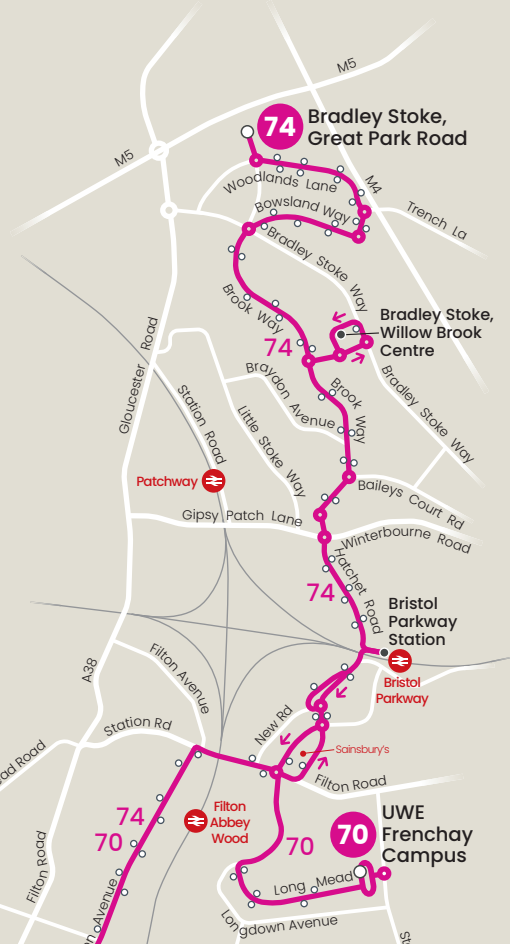

70 74

Bristol City Centre

- 70 and 74 bus routes
- Direction of travel
- Terminus point
- Timed stop

Clean Air for Bristol

Clean Air Zone
www.bristol.gov.uk/cleanairzone

Service towards City Centre diverted via Airport Road until autumn 2025