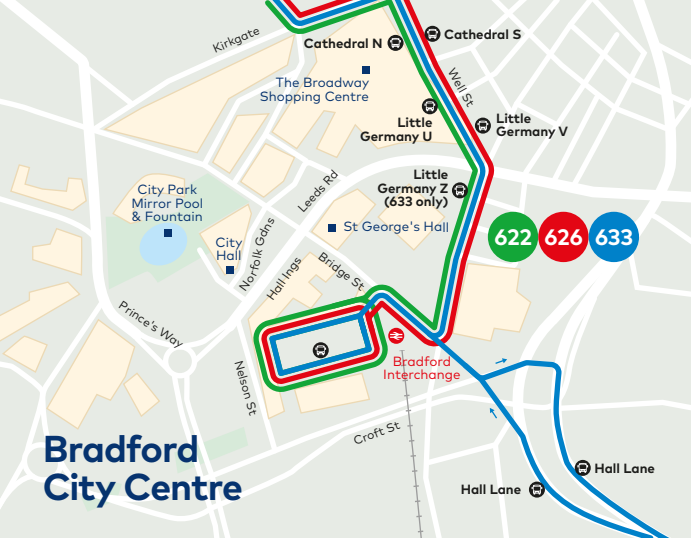

Key

-  Railway Station
-  Hospital
-  Bus stop
-  School / University

Bradford to Tyersal, Shipley, Baildon & Bingley

622 626 633

Bradford City Centre