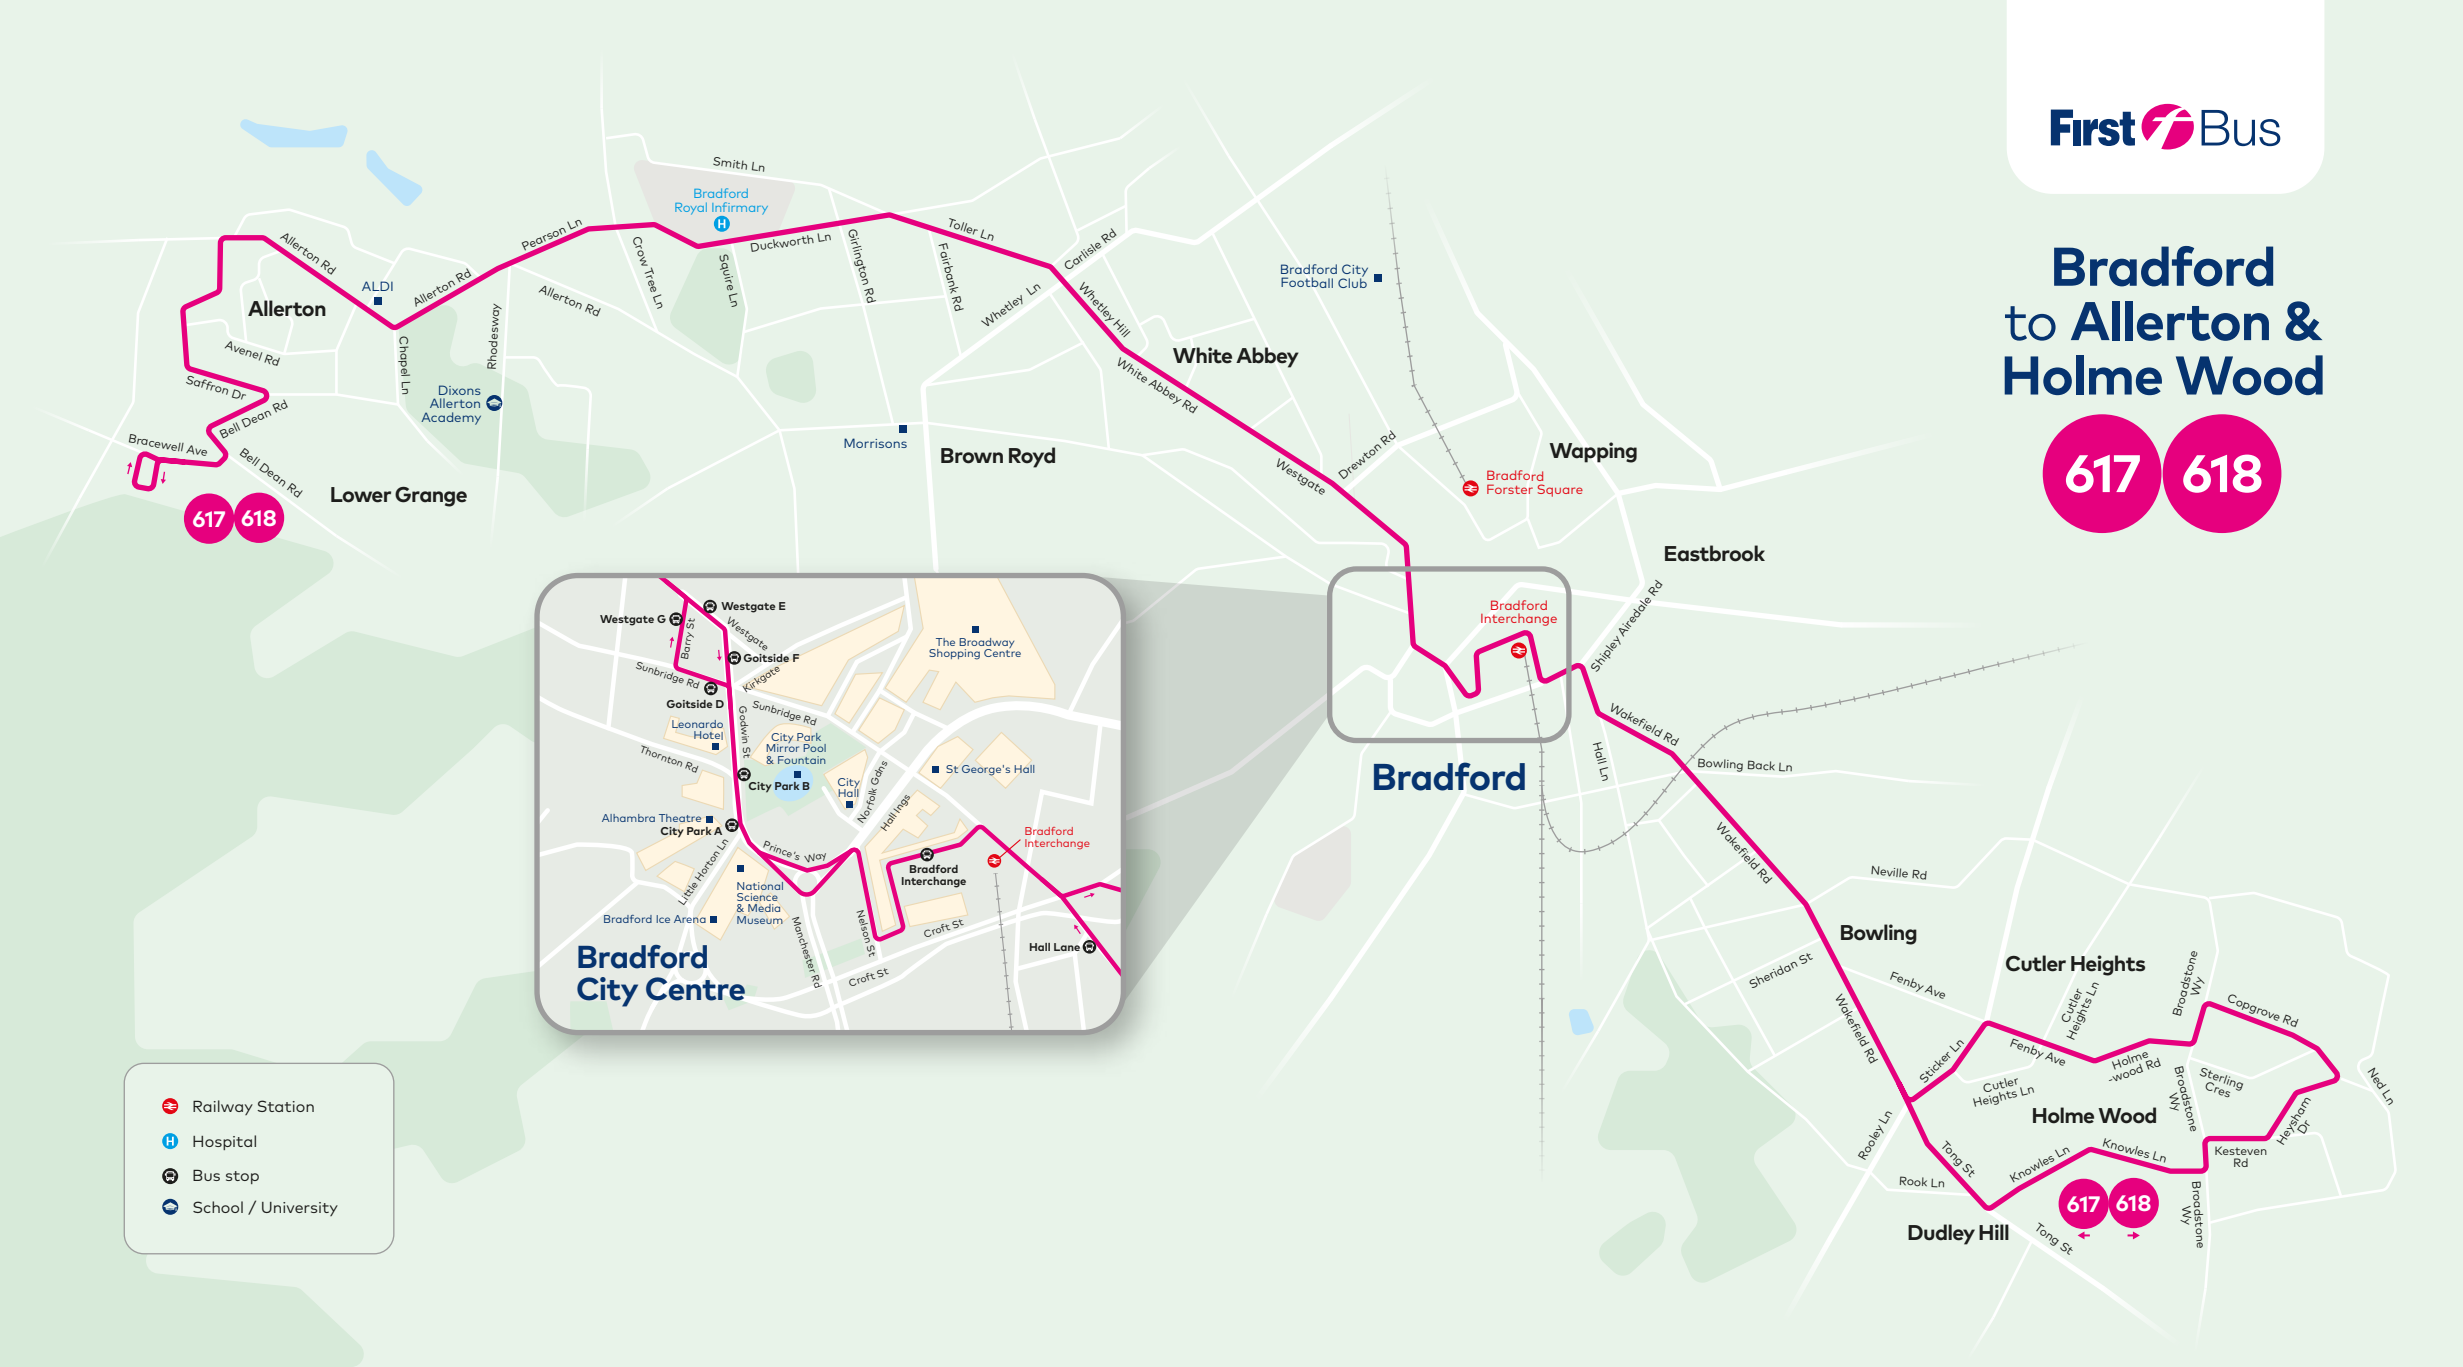

Bradford to Allerton & Holme Wood

617 618

617 618

617 618

-  Railway Station
-  Hospital
-  Bus stop
-  School / University

Bradford City Centre

Bradford Interchange

Bradford City Centre

Westgate G  Westgate E 

Barry St  Goitside F 

Sunbridge Rd  Kirkgate

Goitside D  Sunbridge Rd

Leonardo Hotel

City Park Mirror Pool & Fountain

City Park B

City Hall

St George's Hall

Thornton Rd

Alhambra Theatre  City Park A 

Prince's Way

Norfolk Gans

Hall Ings

Bradford Interchange

Bradford Interchange 

Bradford Ice Arena 

National Science & Media Museum

Nelson St

Croft St

Manchester Rd

Croft St

Hall Lane 