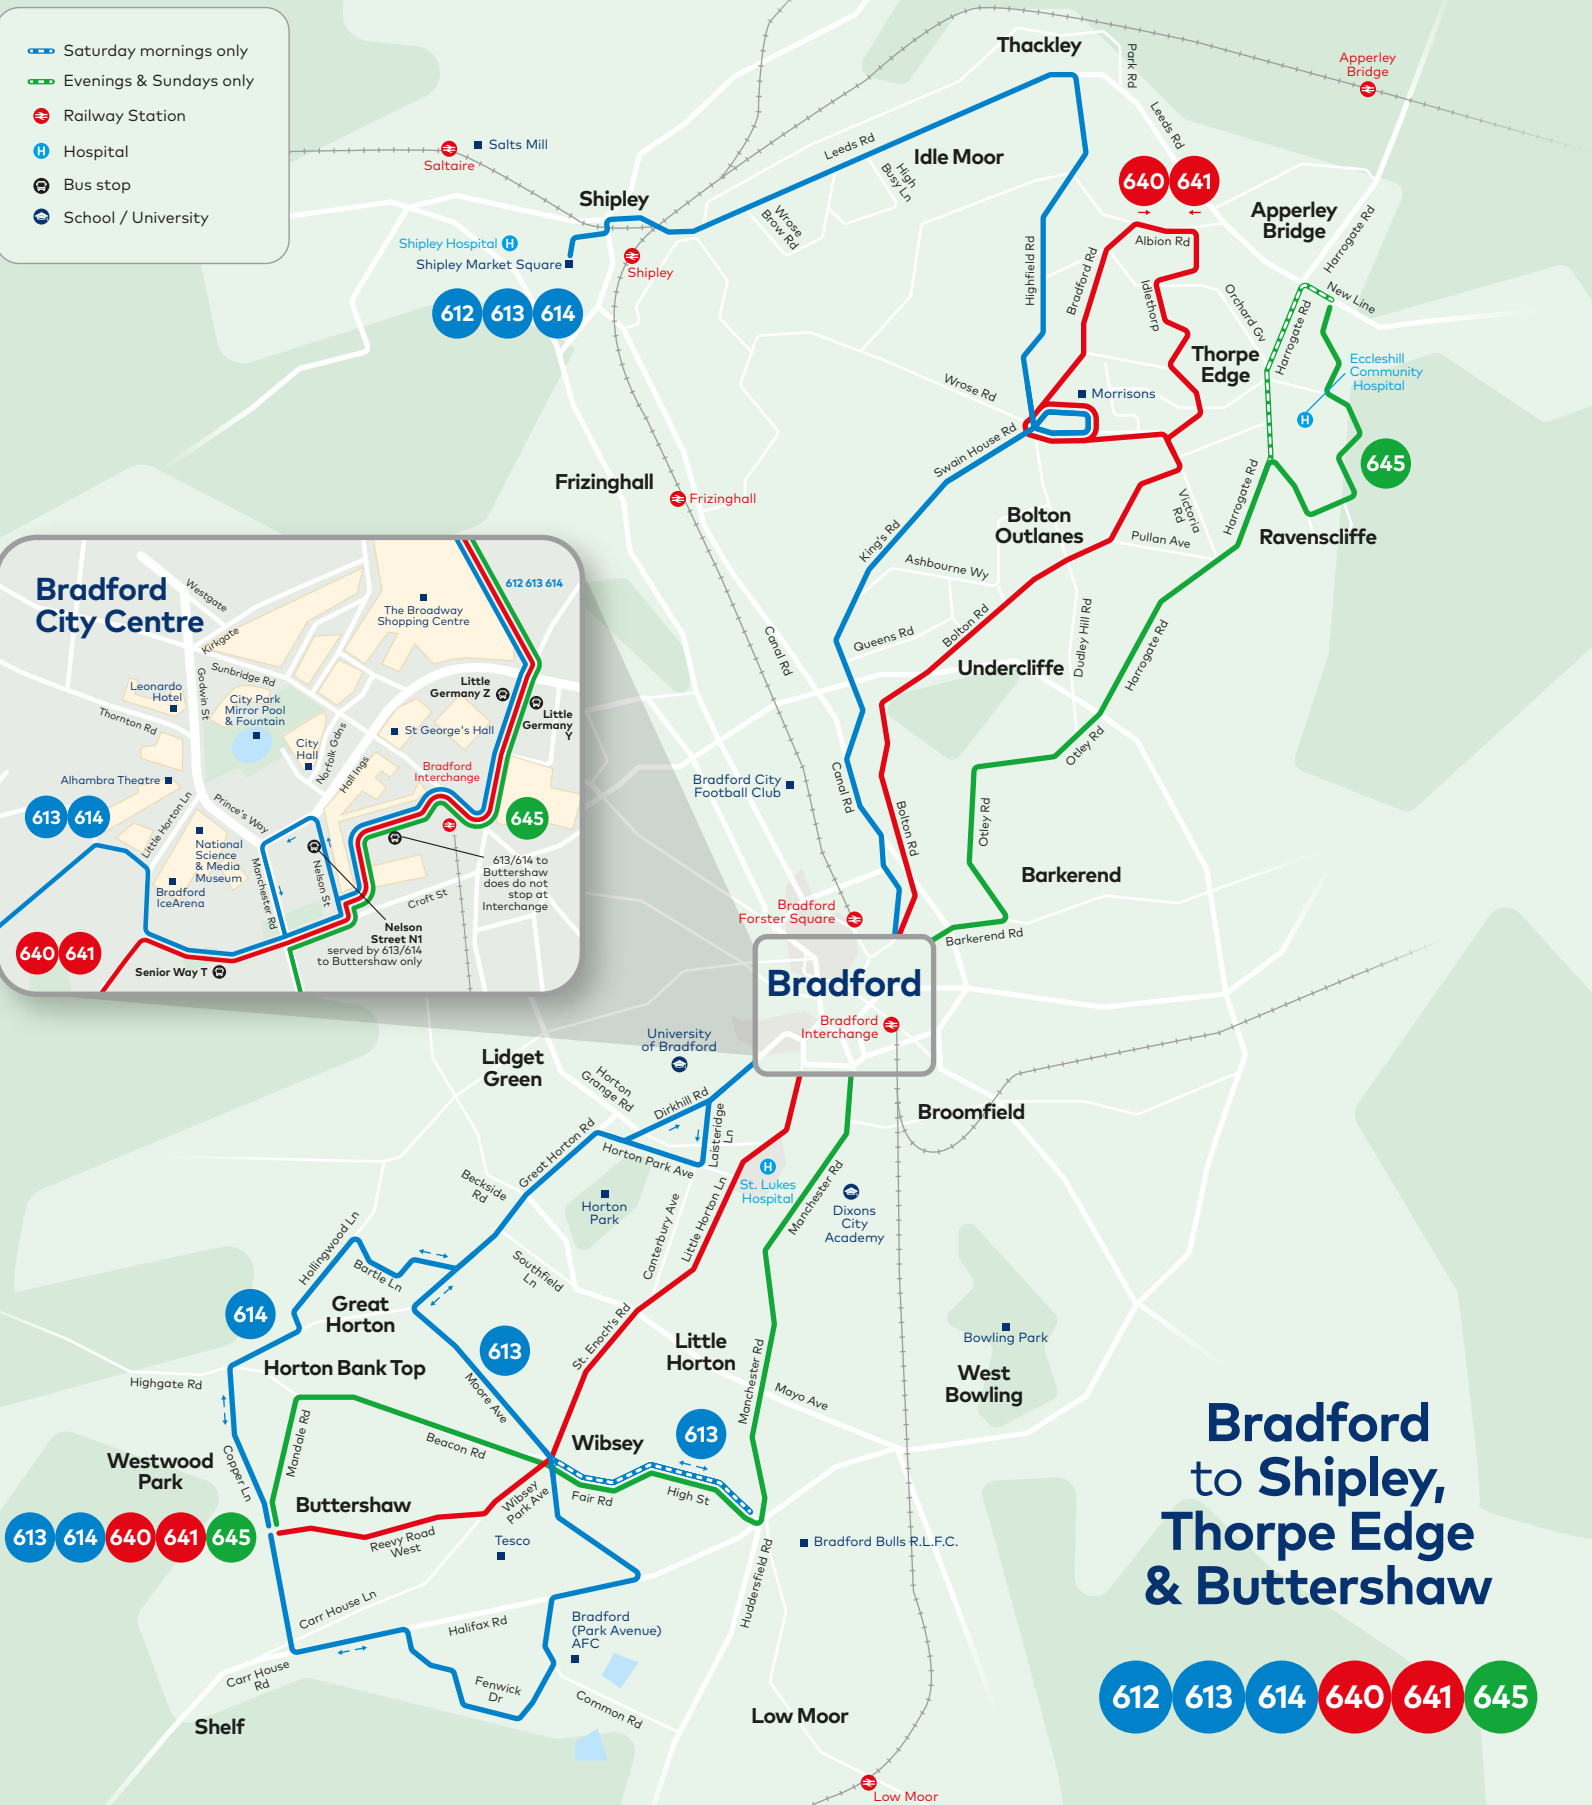

- Saturday mornings only
- Evenings & Sundays only
- Railway Station
- Hospital
- Bus stop
- School / University

Bradford City Centre

612 613 614

613 614

640 641

645

613/614 to Buttershaw does not stop at Interchange

Nelson Street N1 served by 613/614 to Buttershaw only

Bradford to Shipley, Thorpe Edge & Buttershaw

- 612
- 613
- 614
- 640
- 641
- 645

Bradford City Centre