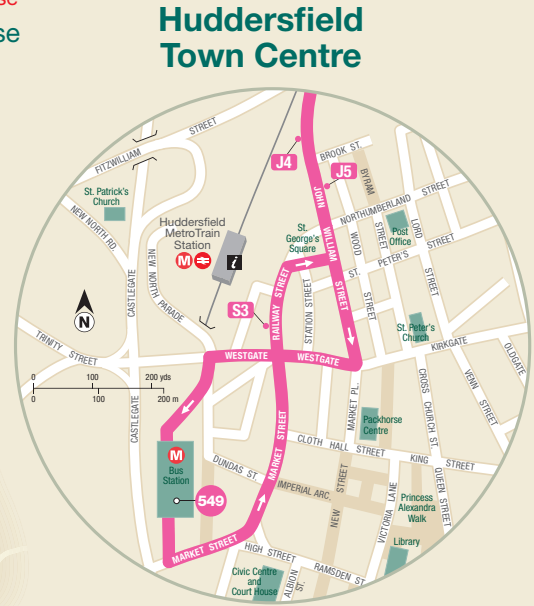

**Huddersfield
Town Centre**

Digital Cartography by Pindar Creative 29.2.24
www.pindarcreative.co.uk