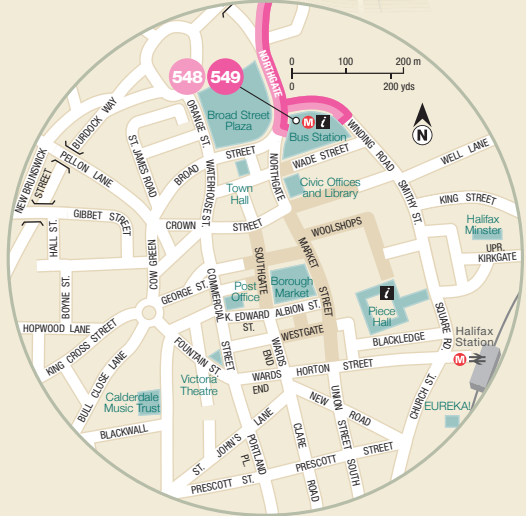

548, 549 Route Map

548	
549	
Bus runs in the direction of arrow	

**Halifax
Town Centre**