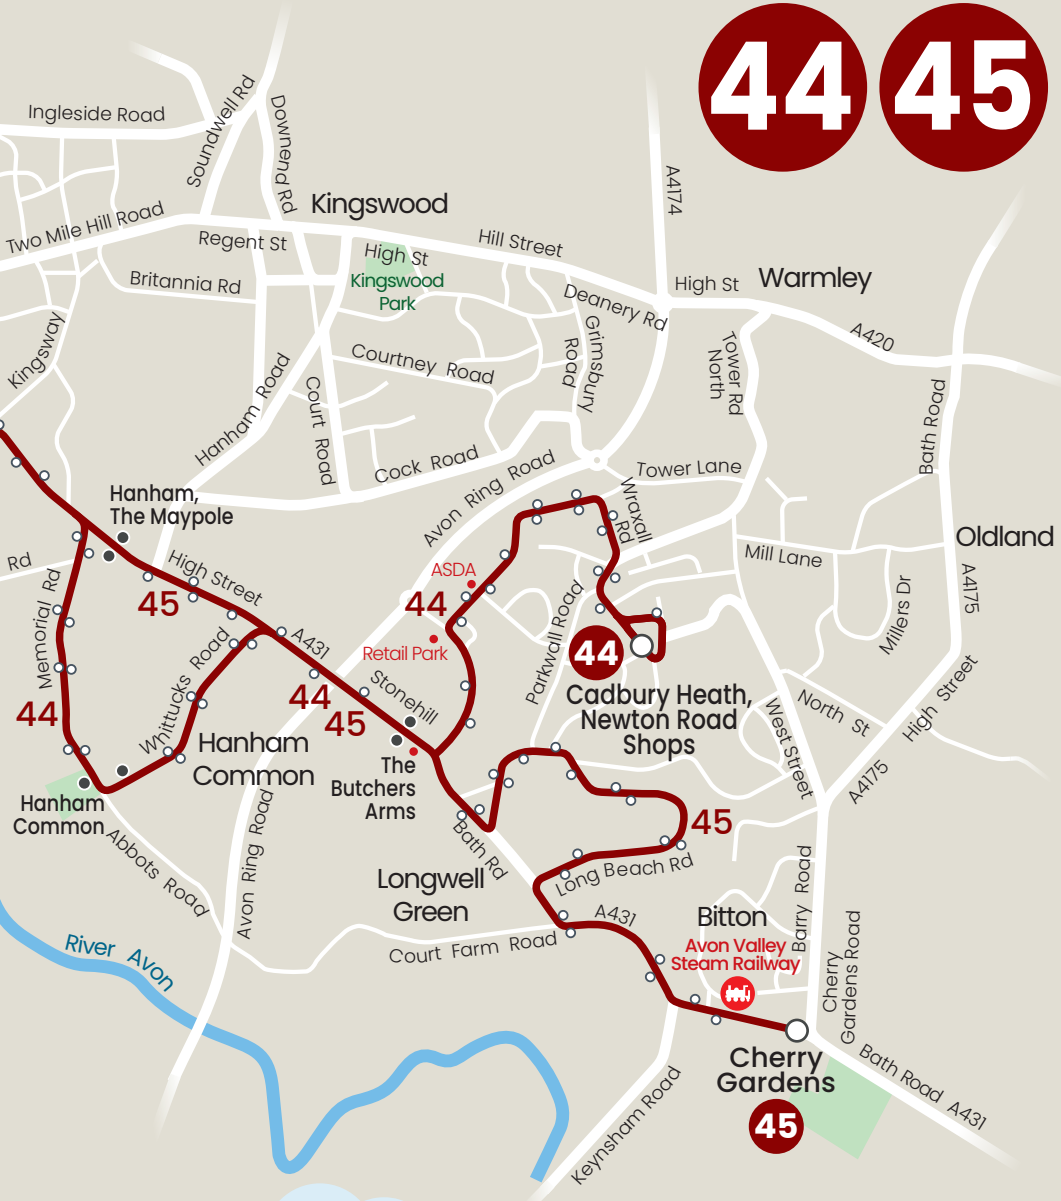

See firstbus.co.uk/zones

44 45

Bristol City Centre

Bristol city centre

Clean Air Zone
www.bristol.gov.uk/cleanairzone

-  Bus route
-  Direction of travel
-  Terminus point
-  Timed stop
-  Bus stop

Contains Ordnance Survey data
© Crown Copyright 2025