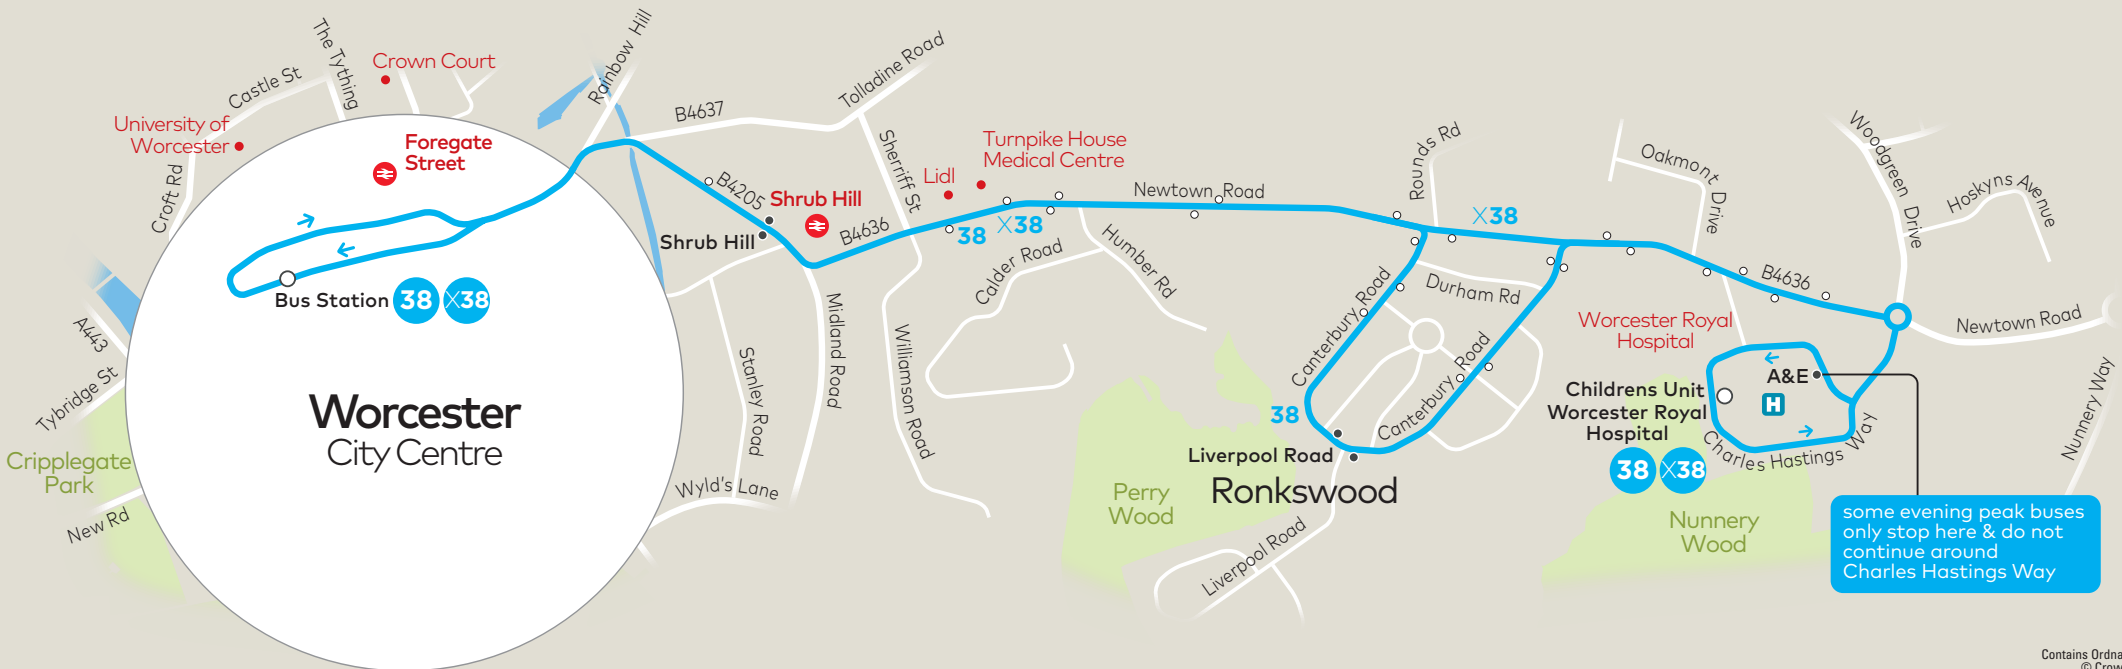

Service Number	38	38	38	38	38	38	38	38
Royal Hospital, A & E Unit <b>H</b>	1809	1829	1847	1914	1944	2015	2045	2115
Royal Hospital, Childrens Unit <b>H</b> <i>arr</i>	1811	1831	1849	1916	1946	2017	2047	2117
Royal Hospital, Childrens Unit <b>H</b> <i>dep</i>	1812	1832	1852	1920	1950	2020	2050	2120
Ronkswood, Liverpool Road	1817	1838	1857	1925	1956	2025	2055	2125
Shrub Hill Station ⇌	1822	1842	1901	1929	1959	2030	2100	2130
Worcester Bus Station	1830	1847	1907	1935	2007	2039	2109	2139

Service Number	38	38	38	38	38	38	38	38	38	38	
Royal Hospital, A & E Unit <b>H</b>	1543	1613	1643	1712	1742	1812	1842	1912	1944	2017	2047
Royal Hospital, Childrens Unit <b>H</b> <i>arr</i>	1545	1615	1645	1714	1744	1814	1844	1914	1946	2019	2049
Royal Hospital, Childrens Unit <b>H</b> <i>dep</i>	1545	1615	1645	1715	1745	1815	1845	1917	1950	2020	2050
Ronkswood, Liverpool Road	1551	1621	1650	1720	1750	1820	1850	1922	1955	2025	2055
Shrub Hill Station ⇌	1555	1625	1655	1725	1754	1824	1854	1926	1959	2029	2059
Worcester Bus Station	1601	1631	1701	1731	1800	1830	1900	1931	2004	2034	2104

Sundays and Public Holidays

Service Number	38	38	38	38	38	38	38	38	38
Royal Hospital, A & E Unit <b>H</b>	0932	1032	1132	1232	1332	1432	1532	1632	1732
Royal Hospital, Childrens Unit <b>H</b> <i>arr</i>	0934	1034	1134	1234	1334	1434	1534	1634	1734
Royal Hospital, Childrens Unit <b>H</b> <i>dep</i>	0936	1036	1136	1236	1336	1436	1536	1636	1736
Ronkswood, Liverpool Road	0940	1040	1140	1240	1340	1440	1540	1640	1740
Shrub Hill Station ⇌	0946	1046	1146	1246	1346	1446	1546	1646	1746
Worcester Bus Station	0953	1053	1153	1253	1353	1453	1553	1653	1753

# Worcester City Centre

- Bus route
- ← Direction of travel
- Terminus point
- Timed stop
- Bus stop

some evening peak buses only stop here & do not continue around Charles Hastings Way