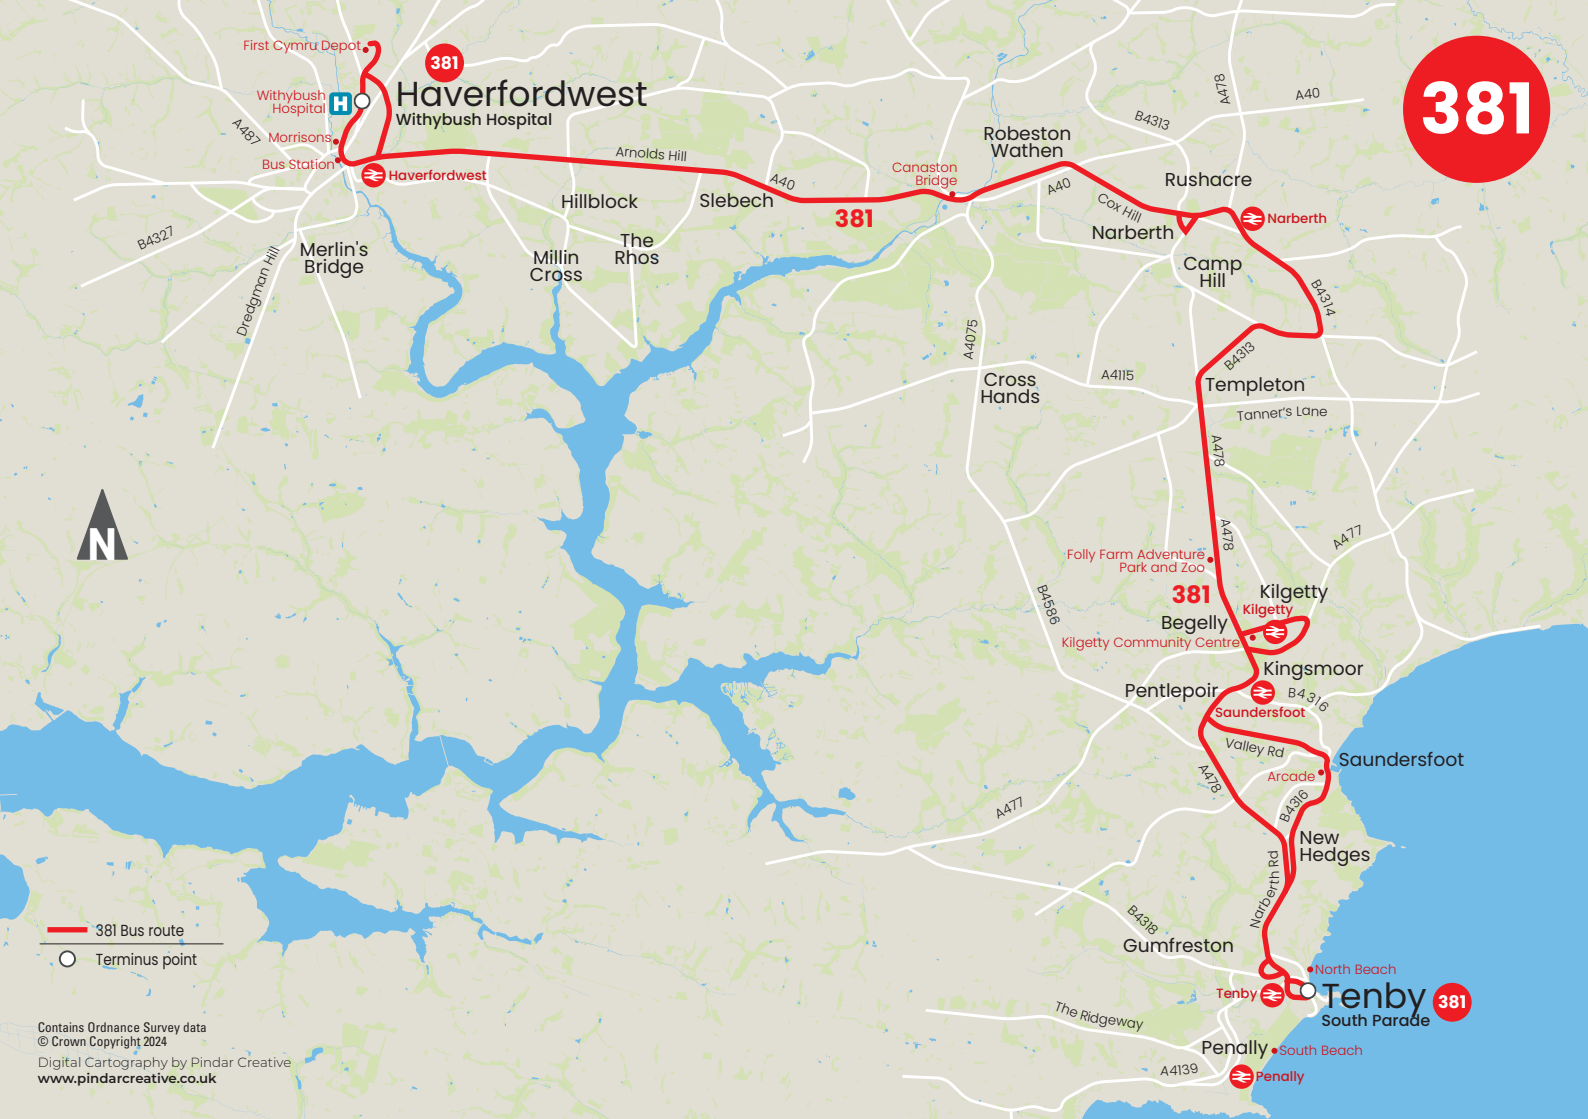

381

Haverfordwest

Withybush Hospital

Haverfordwest

381

Rushacre

Narberth

Camp Hill

Templeton

381

Begelly

Kilgetty

Kilgetty Community Centre

Kingsmoor

Pentlepoir

Saundersfoot

Valley Rd

Arcade

New Hedges

Gumfreston

Tenby

Tenby

Penally

Penally

Saundersfoot

New Hedges

North Beach

Tenby

South Parade

South Beach

381

- 381 Bus route
- Terminus point