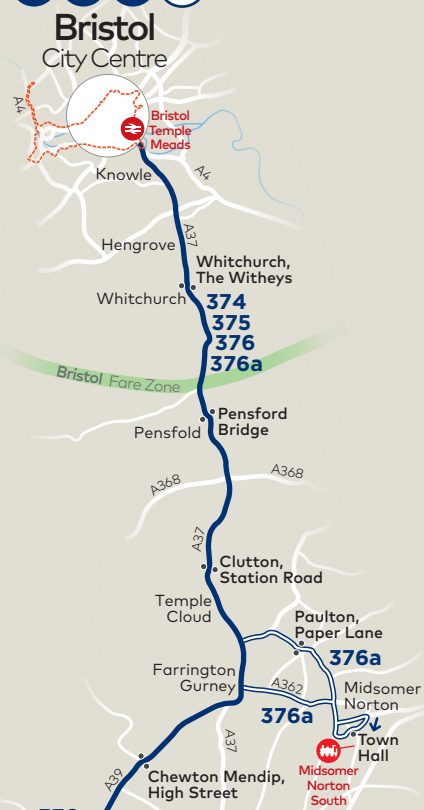

For daytime buses between Midsomer Norton, Paulton, Whitchurch and Bristol, see service 172

Which ticket zones?

Bristol Zone - tickets valid between Bristol Bus Station and Belluton Lane, Penford Hill Top

West of England Zone - tickets valid throughout

See firstbus.co.uk/zones