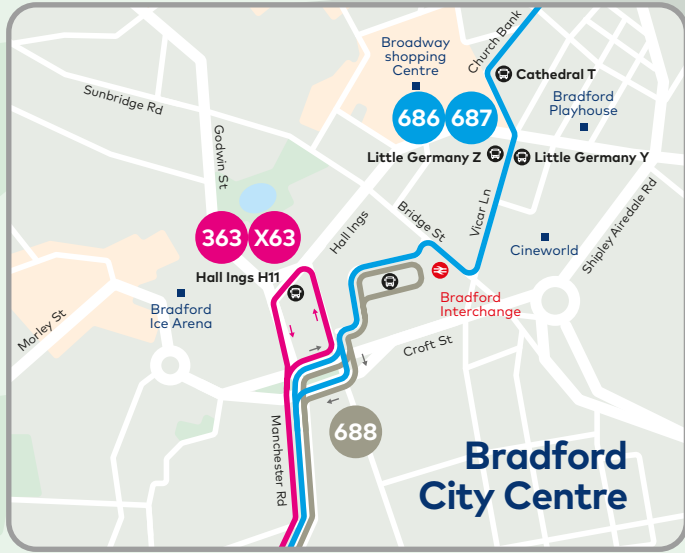

Bradford & Fagley to Huddersfield

363 X63 686 687 688

Key

- Certain journeys only
- Sundays only
- Railway Station
- Hospital
- Bus stop
- School / University

Sunbridge Rd

Broadway shopping Centre

Church Bank

Cathedral T

Bradford Playhouse

686

687

Little Germany Z

Little Germany Y

Godwin St

363 X63

Hall Ings H11

Bradford Ice Arena

Hall Ings

Bridge St

Vicar Ln

Cineworld

Shipley Aire-dale Rd

Bradford Interchange

Croft St

688

Manchester Rd

Bradford City Centre

363 X63

Huddersfield Town Centre