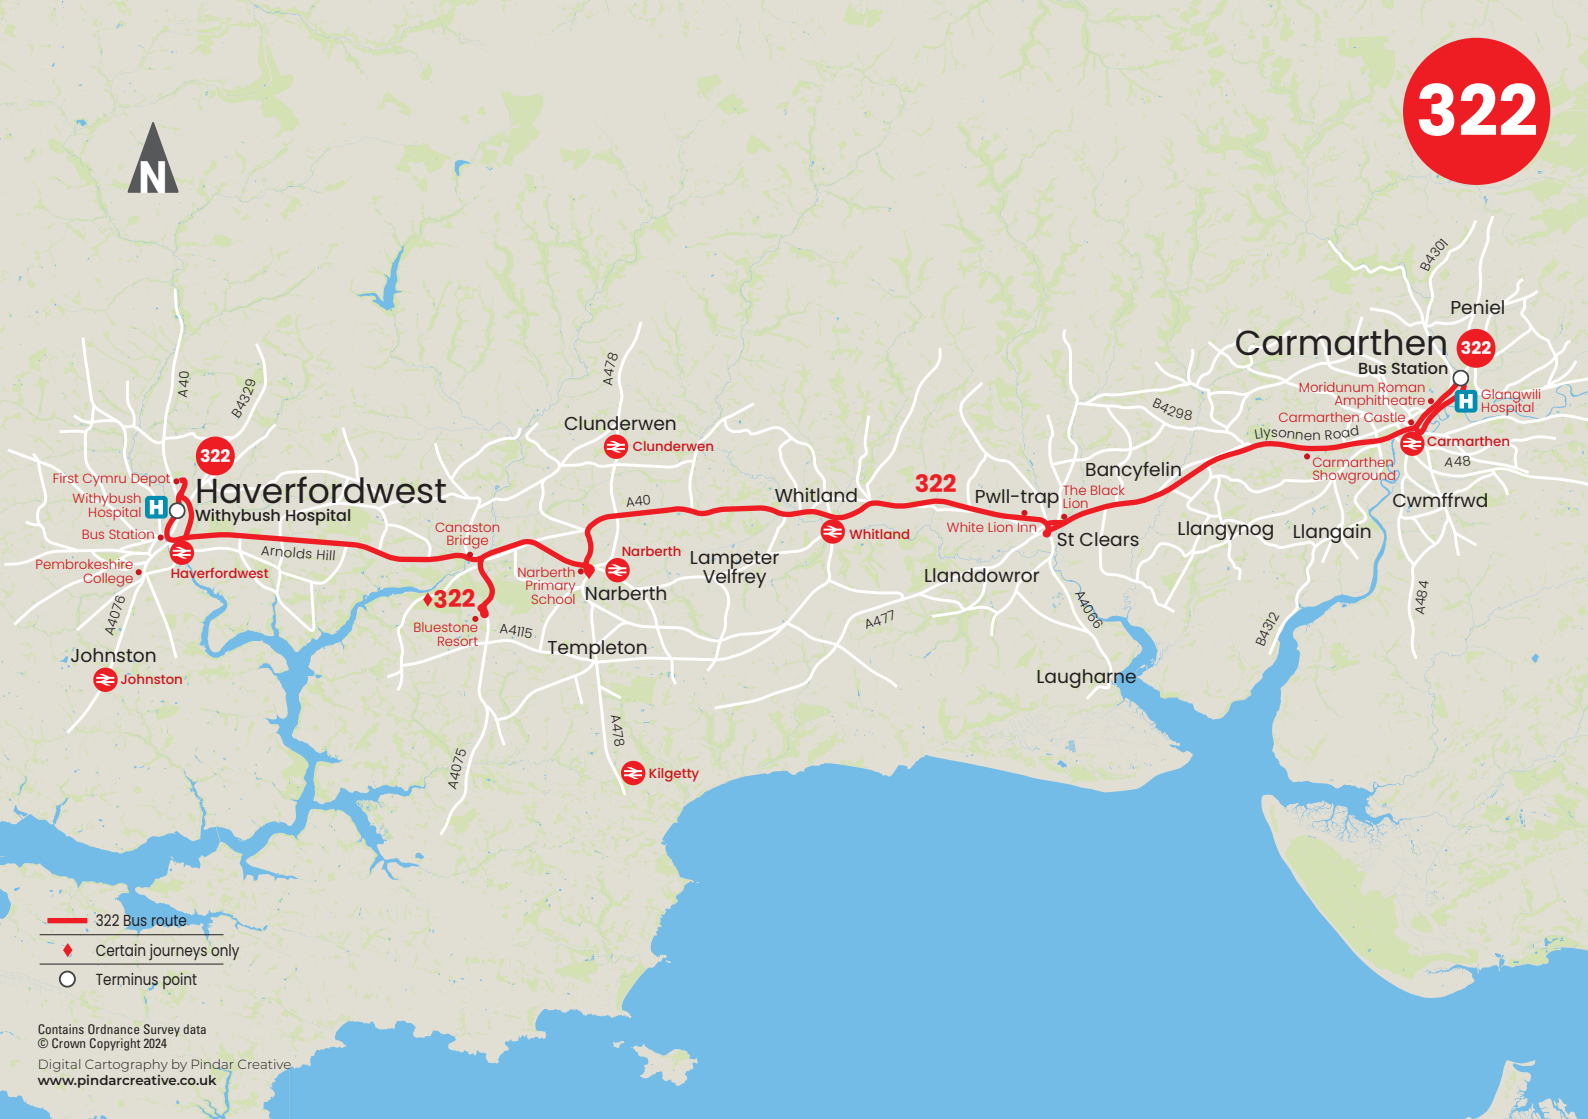

322**Carmarthen – St. Clears, Whitland & Narberth – Haverfordwest****Mondays to Saturdays** except Public Holidays

<i>Service Number</i>	322	322	322
Glangwili Hospital	1030	1320	1630
Carmarthen Bus Station	1041	1330	1641
St. Clears (Black Lion)	1056	1345	1656
White Lion Inn	1101	1350	1701
Whitland Co-op	1109	1358	1709
Narberth Primary School	1124	1413	1724
Canaston Bridge	1130	1419	1730
Bluestone Resort	—	—	1735
Thorn Bush	1135	1424	1744
Haverfordwest Bus Station	1145	1434	1752
Withybush Hospital	—	—	1755

No Service on Sundays and Public Holidays**322****Haverfordwest – Narberth, Whitland & St. Clears – Carmarthen****Mondays to Saturdays** except Public Holidays

<i>Service Number</i>	322	322	322
Haverfordwest Bus Station	0900	1200	1505
Withybush Hospital	0903	1203	1509
Withybush Industrial Estate	0904	1204	1510
Thorn Bush	0913	1215	1521
Bluestone Resort	0922	—	—
Canaston Bridge	0928	1220	1526
Narberth Primary School	0937	1230	1536
Whitland Spar	0949	1242	1548
The White Lion Inn	0957	1250	1556
St. Clears (Black Lion)	1002	1255	1601
Carmarthen Bus Station	1019	1311	1618
Glangwili Hospital	1027	1319	1626

No Service on Sundays and Public Holidays

- 322 Bus route
- Certain journeys only
- Terminus point