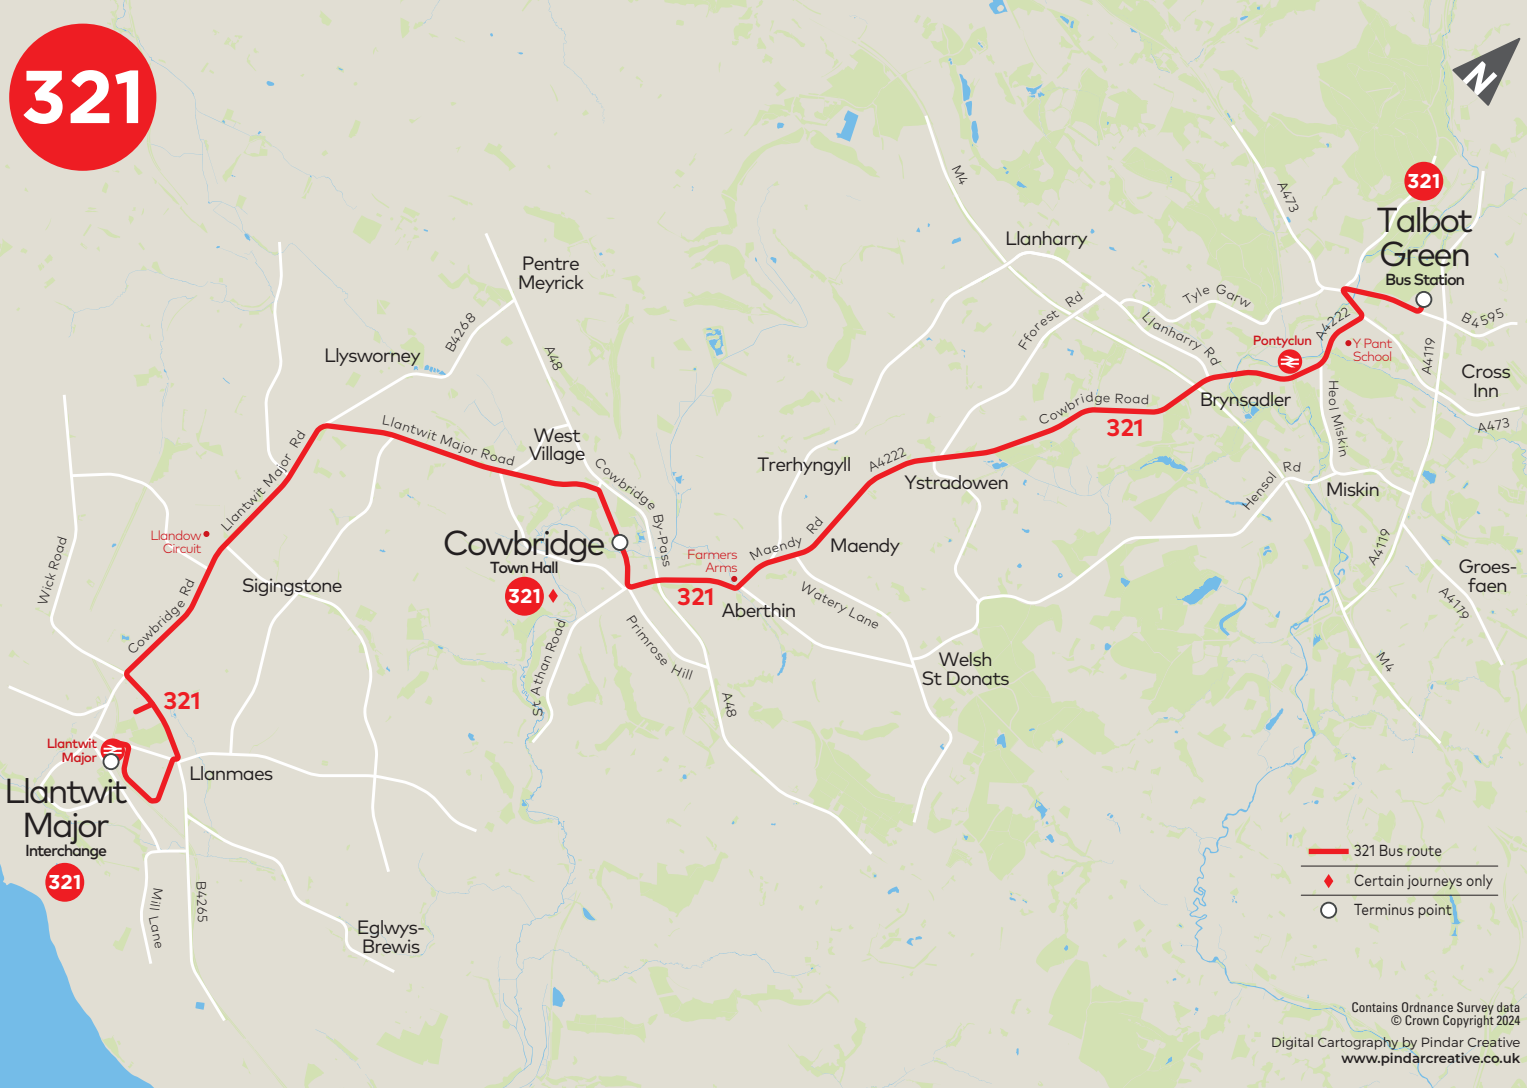

# 321

- 321 Bus route
- ◆ Certain journeys only
- Terminus point